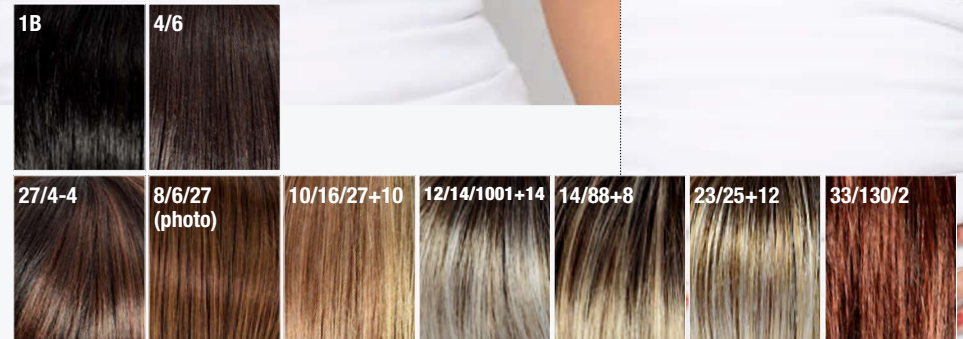

10/16/27+10

L22+4

SUN Tape ***+LF

SUN Vega ***

* Solange Vorrat! / While stocks last!

12/14/26+12

SUN Vicky **

10/16/27+10

SUN Bob ***+SLF

* Solange Vorrat!/While stocks last!

4/6

8/6/27

SUN Click ★★★

1B, 4/6, 27/4-4, 8/6/27, 10/16/27+10, 14/88+8, 23/22+14, 23/25+12, 33/130/2

SUN Click II ★★★

1B*, 135/4-2*, 4/6, 27/4-4*, 8/6/27, 10/16/27+10*, 12/14/26+12, 14/88+8, 1001/22-6+6, 23/14-10+12, G23/20+12, 33/130/2*

* Solange Vorrat!/While stocks last!

SUN Pretty ★★★

27/4-4

SUN Page ** +SLF

* Solange Vorrat!/While stocks last!

101/51+6

SUN Club *** +SLF

28/29-6+6