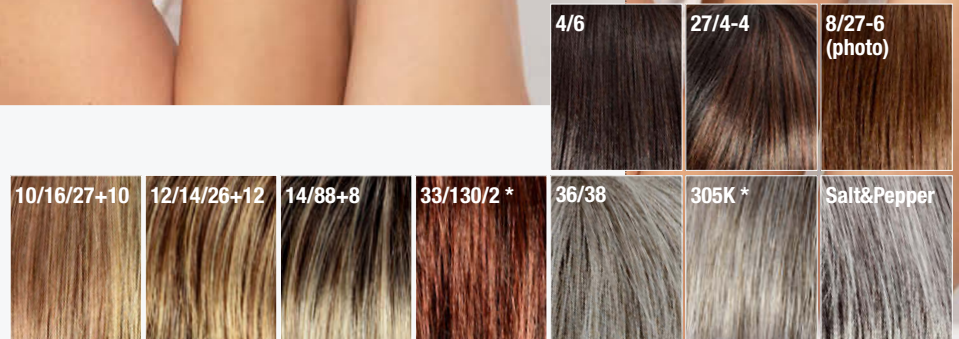

101/51+6
Silver

SUN Romy **

4/6 Dark Brown	27/4-4 Chocolate Hazelnut	8/27-6 Hazelnut Mix				
12/14/26+12 Dark Blond Rooted	14/88+8 Champagne Rooted	23/14+12 Pearl Blond Rooted	28/29-135+33 Hot Flame	48/38Root Stone Grey	101/51+6 Silver (photo)	305K Snow Mix

10/KB88/8
Sandy Blond Rooted

SUN Mora Lace **+LF

14/88+8
Champagne Rooted

SUN Catwalk ***+LF

27/4-4

SUN Easy ★★★

* Solange Vorrat!/While stocks last!

8/27-6

SUN Point **

48/38Root

SUN *Bravo* **

* Solange Vorrat!/While stocks last!

14/88+8

SUN *Date* **

23/25+12

L22+4