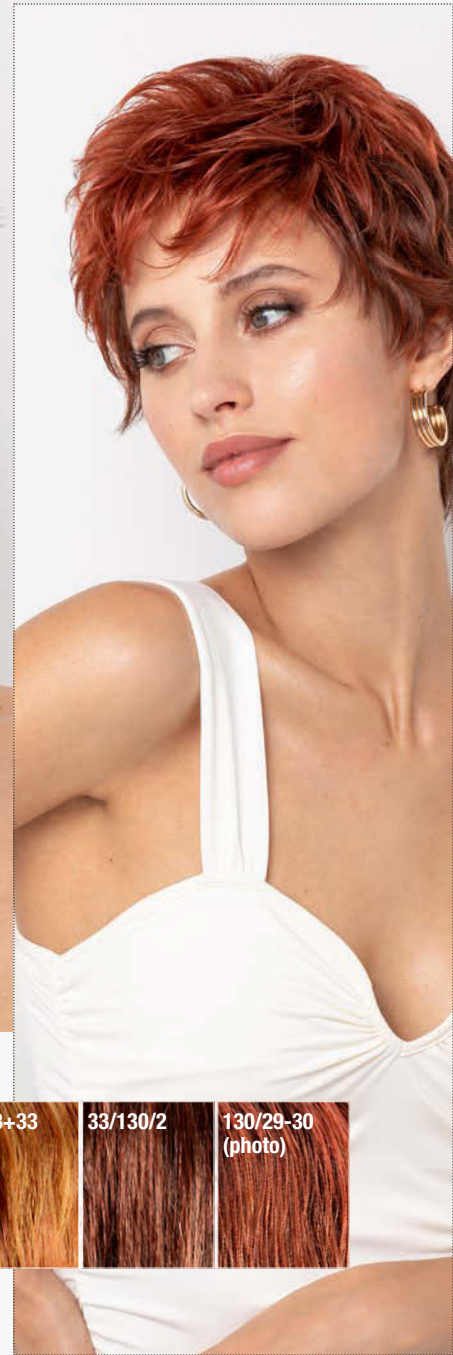

28/29-6+6

SUN *Pixie* **

130/29-30

SUN *Vista* **