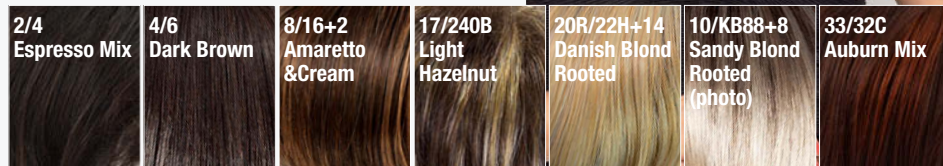

1001/22-20+14
Ash Blond Rooted

SUN Seven **

14/88+8
Champagne Rooted

SUN Snap **+SLF

1B Black	4/6 Dark Brown	27/4-4 Chocolate Hazelnut							
10/16/27+10 Bernstein Rooted	12/14/26+12 Dark Blond Rooted	14/88+8 Champagne Rooted (photo)	23/14-14 Sandy Blond Mix	L22+4 Light Blond Rooted	28/29-135+33 Hot Flame	33/130/2 Auburn Mix	305K Snow Mix	101/51+6 Silver	

SUN Hip ***+LF

14/88+8
Champagne Rooted

4/6 Dark Brown	27/4-4 Chocolate Hazelnut	8/27-6 Hazelnut Mix				
12/14/26+12 Dark Blond Rooted	14/88+8 Champagne Rooted (photo)	16/23+12 Champagne Mix	23/14+12 Pearl Blond Rooted	28/29-135+33 Hot Flame	33/Fire/131 Fire Mix	305+Root Snow Mix Rooted

101/51+6
Silver

SUN Romy **

4/6 Dark Brown	27/4-4 Chocolate Hazelnut	8/27-6 Hazelnut Mix				
12/14/26+12 Dark Blond Rooted	14/88+8 Champagne Rooted	23/14+12 Pearl Blond Rooted	28/29-135+33 Hot Flame	48/38Root Stone Grey	101/51+6 Silver (photo)	305K Snow Mix

10/KB88/8
Sandy Blond Rooted

SUN Mora Lace **+LF

14/88+8
Champagne Rooted

SUN Catwalk ***+LF

27/4-4

SUN Easy ★★★

* Solange Vorrat!/While stocks last!

8/27-6