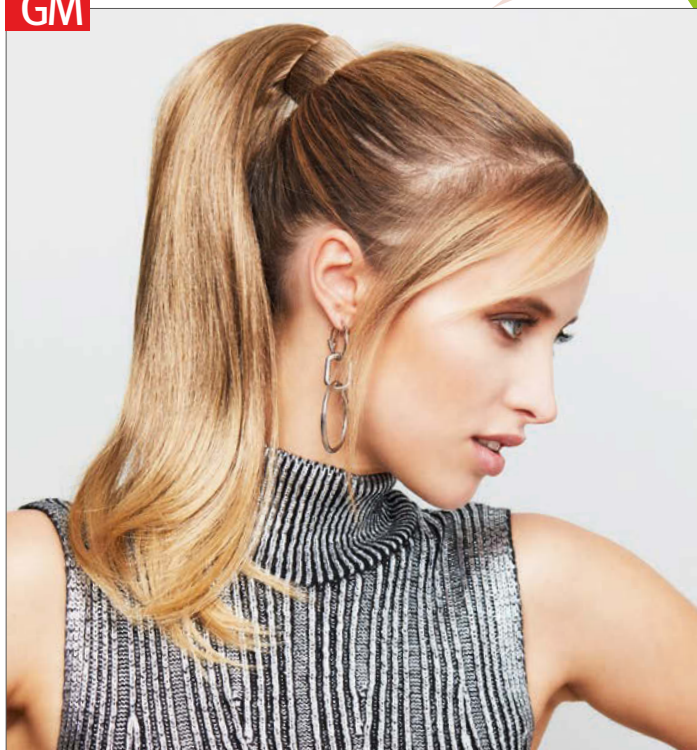

Tango Switch

Länge/length: ca. 46 cm

1, L4, L6, 6/137, L14/16, 14/26HL, **R14/88**, LG25*, GL28, Red372

TANGOS

GM

Tango Short

1, L2, L4, L6, LG830 (Light Brown), L12/26 (Nut Brown), **L14/16**, L16/25 (Light Blond), L22 (Platinum Blond), LG25 (Gold Blond), LG130, LG33

GM