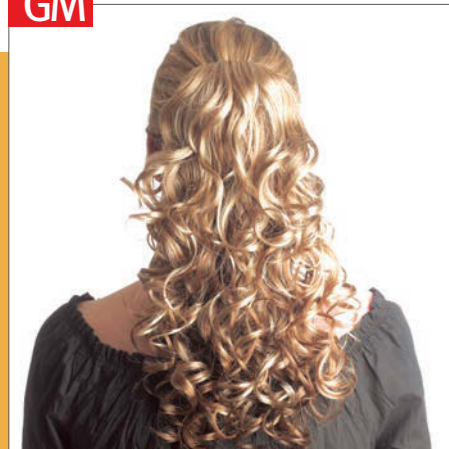

Flamingo

Haarlänge/hair length: ca. 16 cm

1B, L4, **L6**, L8*, L829S, L8/30 (Light Brown), L12, L1416, L1488, LF14/25, LF1625 (Light Blond), L1627, L21, L22 (Platinum Blond), 24/18T*, L25 (Gold Blond), L33*, G51/56, 36, 44, 51, 56, 60

GM