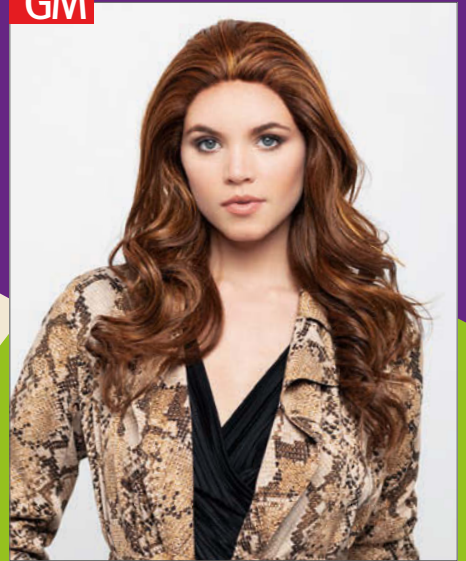

Summer E **+LF

1B, 4/6, 263R, DX4145 (Orange)

GM