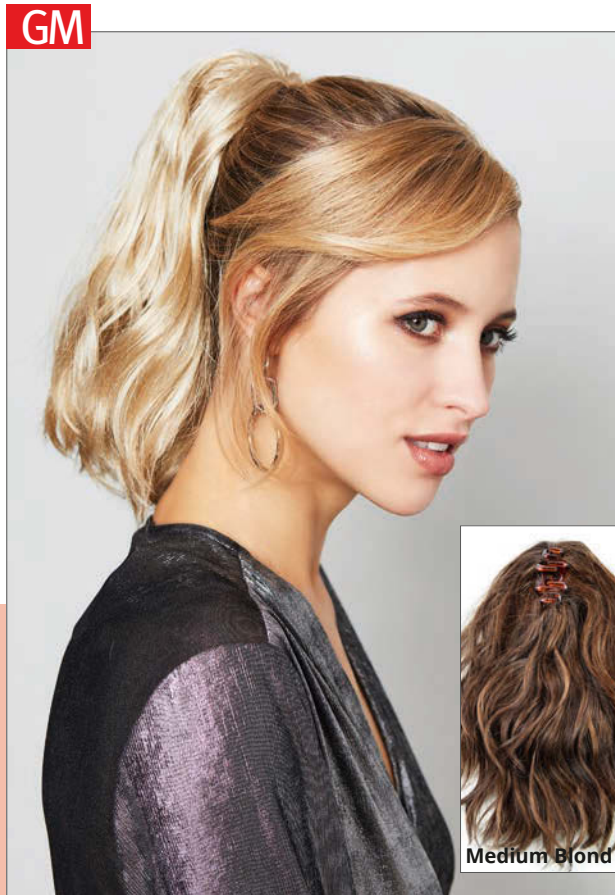

Pico Short

Länge/length: ca. 34 cm
Black, Dark Brown, Medium Brown, Light Brown,
Dark Blond, Gold Blond, **Light Blond**, Platinum Blond