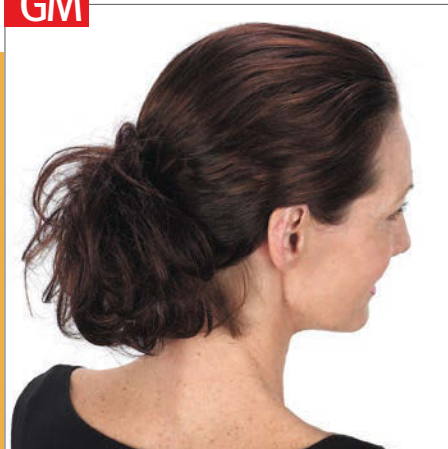

GM

Classic Clip II

Länge/length: ca. 27 cm

1B, L4, L6, 8/25, L830*, LG10/20, 12/26, LR14/16, **LF16/25**, L22, 33/32

GM

Flamingo

Haarlänge/hair length: ca. 16 cm

1B, L4, **L6**, L8*, L829S, L8/30 (Light Brown), L12, L1416, L1488, LF14/25, LF1625 (Light Blond), L1627, L21, L22 (Platinum Blond), 24/18T*, L25 (Gold Blond), L33*, G51/56, 36, 44, 51, 56, 60