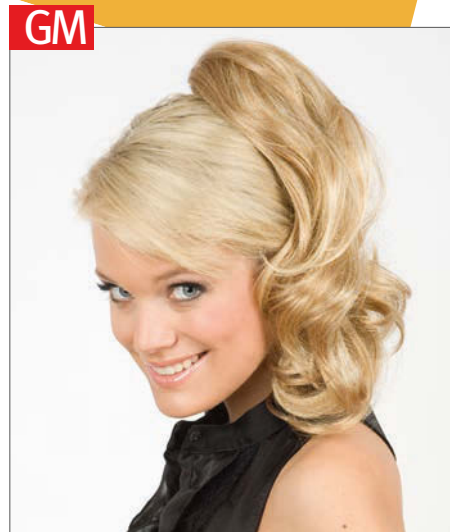

Tonic

Haarlänge/hair length: ca. 38 cm

1, L4, LF4/25, L8/25/30, LF1625, **LG25**, L22, R435S