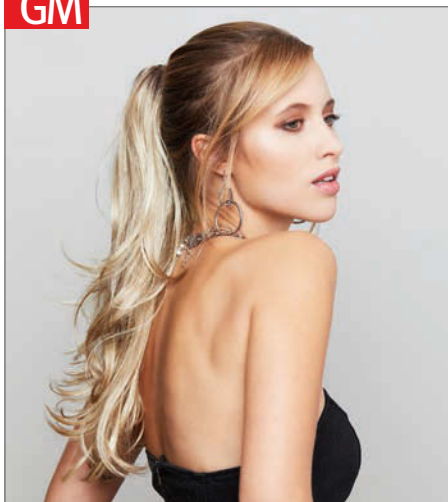

GM

Gin

Haarlänge/hair length: ca. 35 cm

1, L4, **LR1416**, 14/88+8, LF1625, LG25, L22

GM

Spring C

Haarlänge/hair length: ca. 50 cm

1, L2, L4, TT4/278*, L6, R829S, L14/88, **14/88+8**, LF1625 (Light Blond), L22 (Platinum Blond), L25 (Gold Blond)