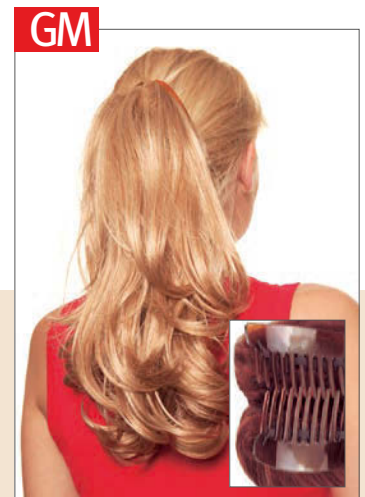

Basic

Haarlänge/hair length: ca. 45 cm

1B, 2/4/130C*, 8/6/27, 9/14C, 14/88+8, 15/25/30+8, 24/18T, **234R***, 234/23C, 263R