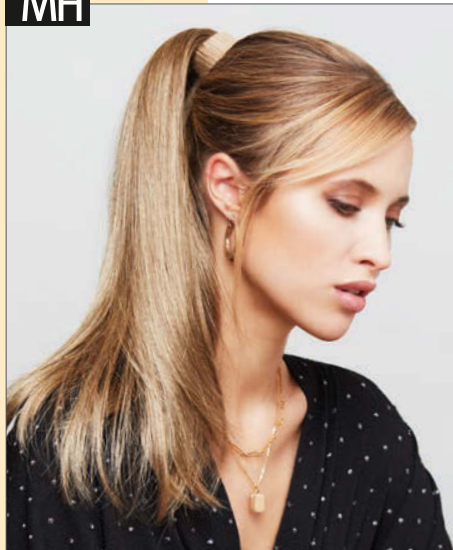

GM

New Tango Clam

Länge/length: ca. 35 cm

1B, 4, 6, 637T, 10, LG1020, LR1416, **R14/25**, R14/88, L22, 22/10/88HA, R25

*Solange Vorrat reicht!/While stocks last!

MH

Tango A

Haarlänge/hair length: ca. 40 cm