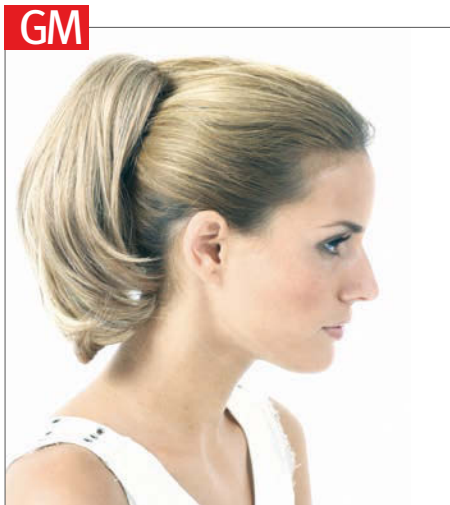

Romana

Haarlänge/hair length: ca. 45 cm

1B, L4, L6, L8, 8/6/27, **LF825**, LR14/88H, L22 (Platinum Blond), LG25 (Gold Blond)

Brazilia

Haarlänge/hair length: ca. 45 cm

1, L4, L6, L8, 8/25/30, **LF1425**, LF1625, L22, LG25