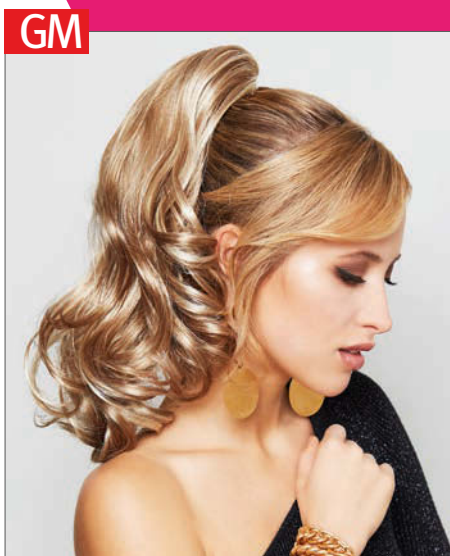

SCRUNCHIES

HAIRPIEC

Neue Cliptechnik, besonders klein und einfach
New clip, extra small and simple

Veneto

(Solange Vorrat reicht/While stocks last)

Haarlänge/hair length: ca. 30 cm

1B, L6, L8, 8/6/27, LR12, **LR14/88H**, L22, LG25