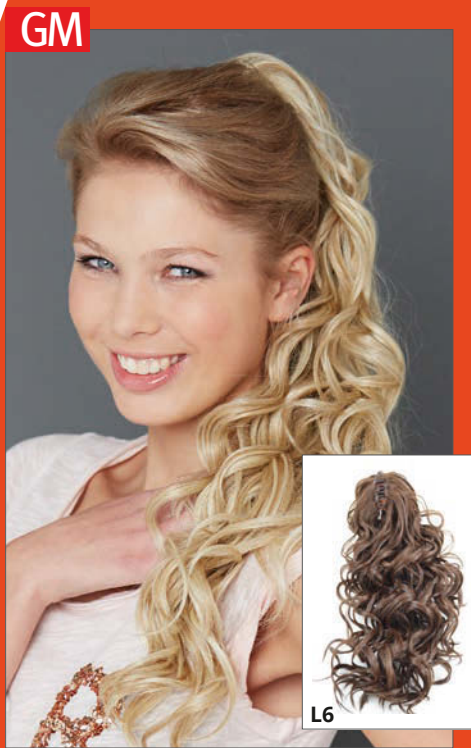

Mini Clip Long

Länge/length: ca. 60 cm
1B, L4, L6, **R14/88**, L22, LG130

*Solange Vorrat reicht!/While stocks last!