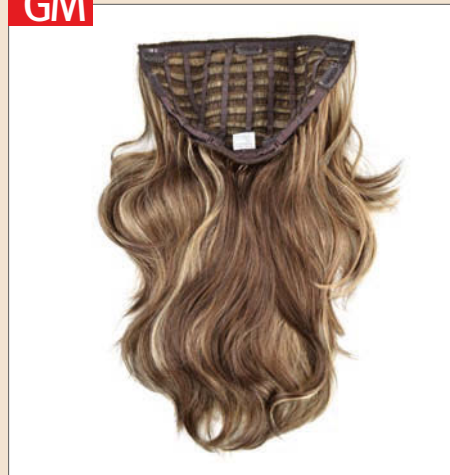

GM

HBT Kinnlang/Chin length

Haarlänge/hair length: ca. 30 cm

Breite /width: ca. 28 cm

1B, L4, L6, L8/25*, R829S, LG1020, LR12,

LR1416, LF1625, L22, LG25, 33/32C*

GM

HBT Plus