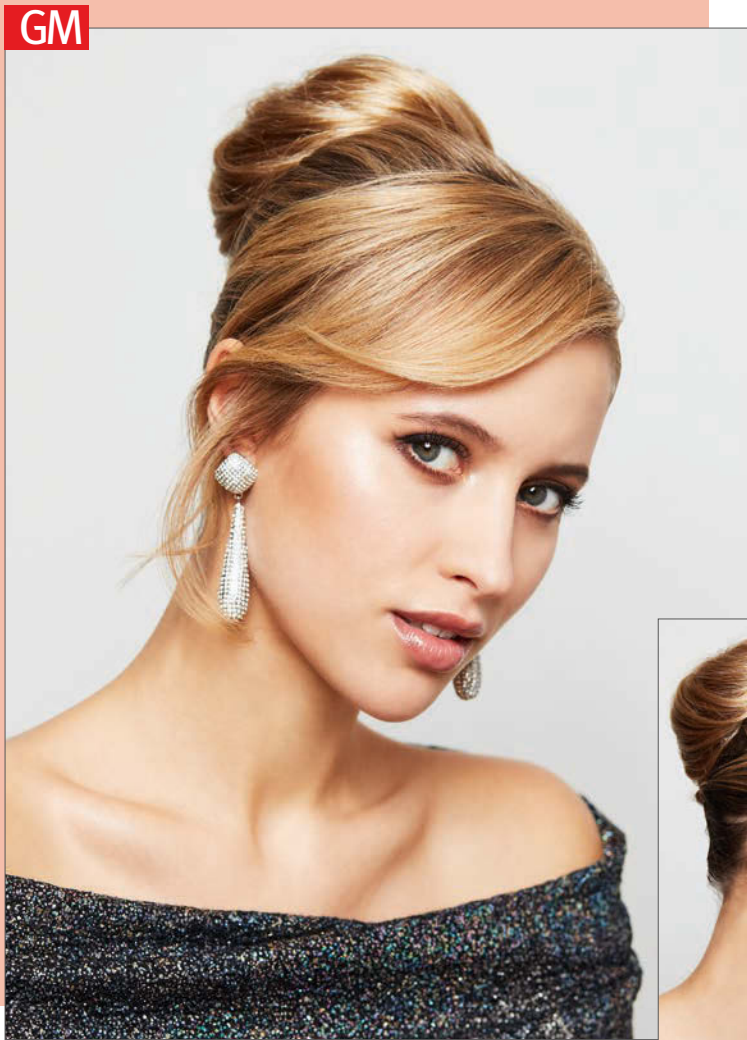

Light Bun

NEW FASHION CLIPS

Länge/length: ca. 30 cm
1B, L4, L6, L8*, LG10/20*, L14/16,
14/26HL, **R14/88**, Popcorn Blond
(25/27/613)*, L22, Feather Blond (R29S),
LG130*, Red372

Länge/length: ca. 40 cm
1B, L4, L6, L8, 14/26HL, **R14/88**, L22,
Red372

Länge/length: ca. 60 cm
1B, L4, L6, **R14/88**, L22, LG130

*Solange Vorrat reicht!/While stocks last!