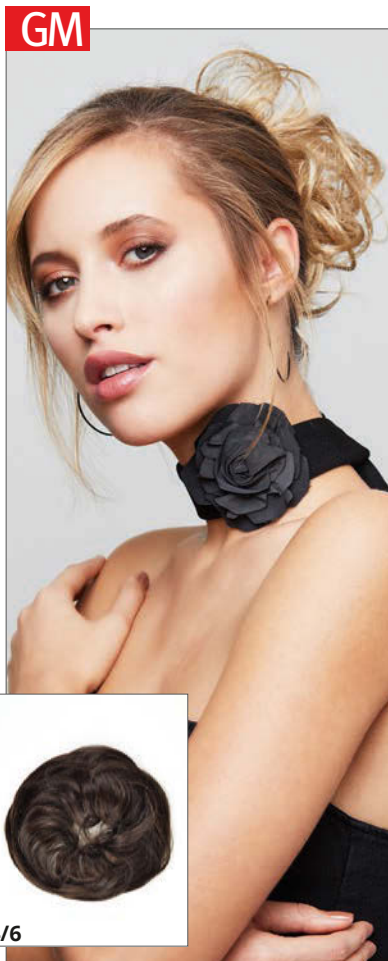

*Solange Vorrat reicht!/While stocks last!

GM

Caipi

Haarlänge/hair length: ca. 35 cm

1B, 2/4*, 4/6, 4/27, 24/18T, 234R, 263R, **25/27/613**, 613, J444*, J445*

GM

Amazonas

Haarlänge/hair length: ca. 50 cm

1B, 2/4, 4/6, 12/23B, 263R, **234R**, 35/1B/2/4, J155T*, J445*, J447*

GM

4/6

Pinacolada

Haarlänge/hair length: ca. 20 cm
1B, 4/6, 4/27, 24/18T, 25/27/29/4*,
234R, 263R, 613*, 130T*,
H16BRW8*, J445*

GM

14/88+8