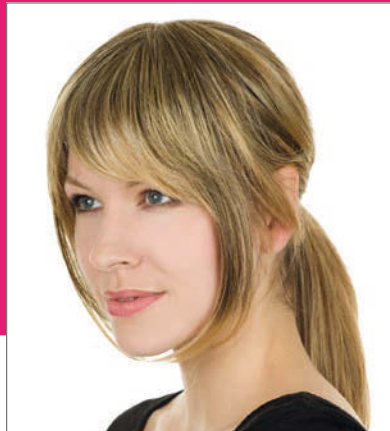

Pony Volume Long

Länge/length – Seite/side: ca. 17 cm / Vorne/front: ca. 18 cm
1, L6, 6/137, R829S, L10, LG1020, R14/88, L22, LG25,
GL28, Red372

Pony 166 Long

Länge/length: ca. 25 cm
1, L2, L4, L6, L830, LG1020, L14/16, L14/26HL, LF16/25,
L22, L25, LG130