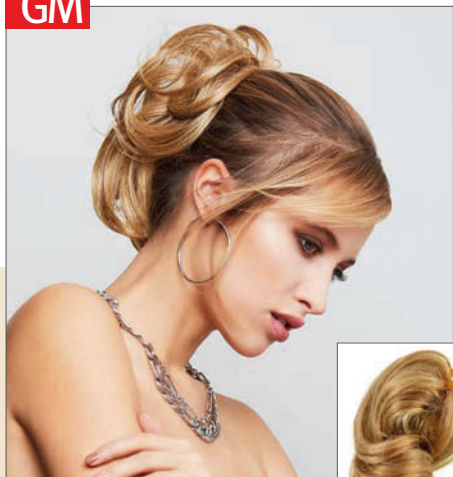

GM

Little Clip

Butterfly Sponge

Haarlänge/hair length: ca. 15 cm

1B, 4/6, L8/25*, LG10/20, **L14/16**, 14/88+8, R22, R25, 33/32C

GM

Light Pick Up

Haarlänge/hair length: ca. 20 cm