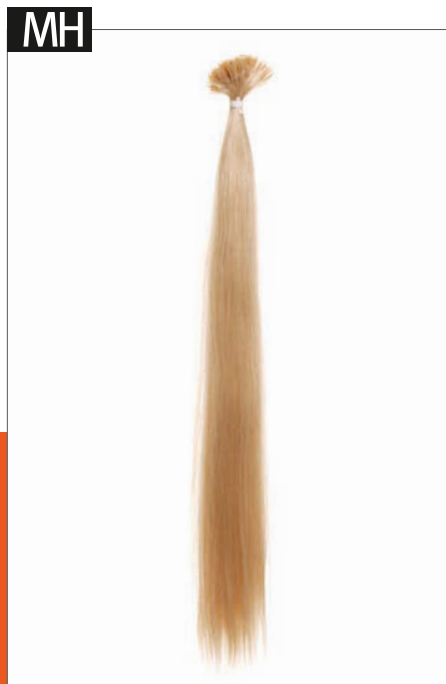

Simply E

Haarlänge/hair length: ca. 60 cm

1, 2/4, 4/6, 637T, 9/14, 12R, 14/26R, 24/18T, 234, 223/23C, 23R, 33/32C, 273T*

Simply E Echthaar/HH

1*, 2/4, 4/6, 637T, 14/26R, 24/18T, 223/23C, 23R, 33/32C

*Solange Vorrat reicht!/While stocks last!

10er Set EH Strähnen

(100% Human Hair)

Haarlänge/hair length: ca. 55 cm

1, 1B*, 2, 4, 6, 8, 18, 22/60, 613, 60, 1B/Blue*, 1B/Purple*, Yellow*, Ash/Purple*

MH

Remover
100ml

MH

Kleberolle
12 mm
(Dermatec Blue)