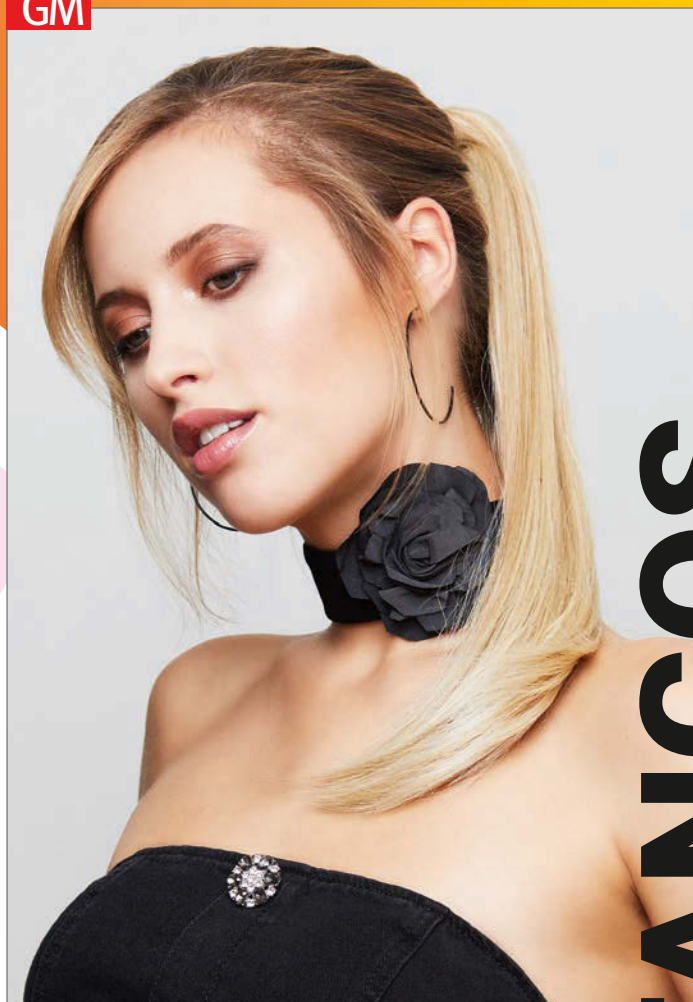

GM

New Tango Straight

1B, L4, L6, L830, L12/26, L1416, **L1625**, LG25

GM

Tango Switch

Länge/length: ca. 46 cm

1, L4, L6, 6/137, L14/16, 14/26HL, **R14/88**, LG25*, GL28, Red372

TANGOS