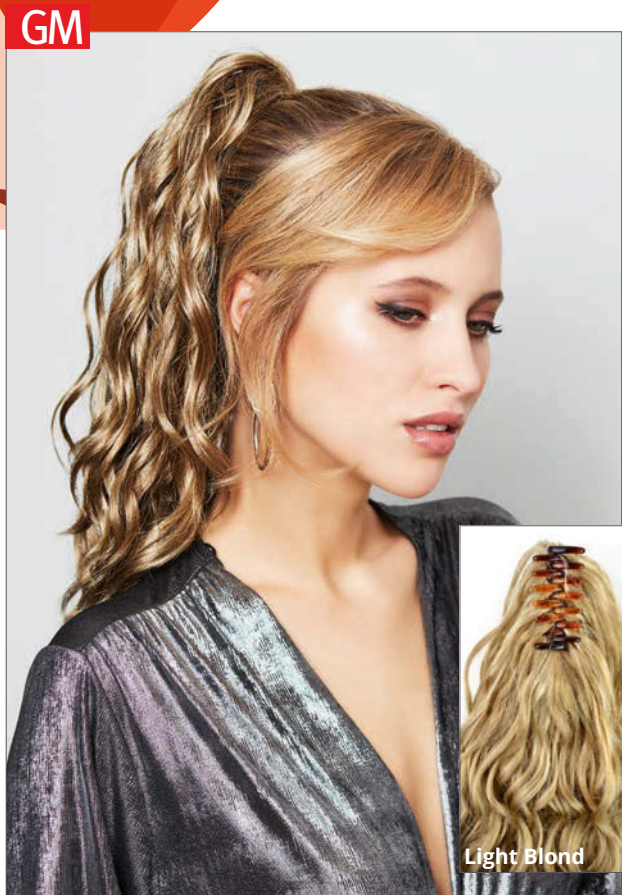

Pico Long

Länge/length: ca. 48 cm
Black, Dark Brown, Medium Brown, Light Brown,
Dark Blond, **Gold Blond**, Light Blond, Platinum Blond