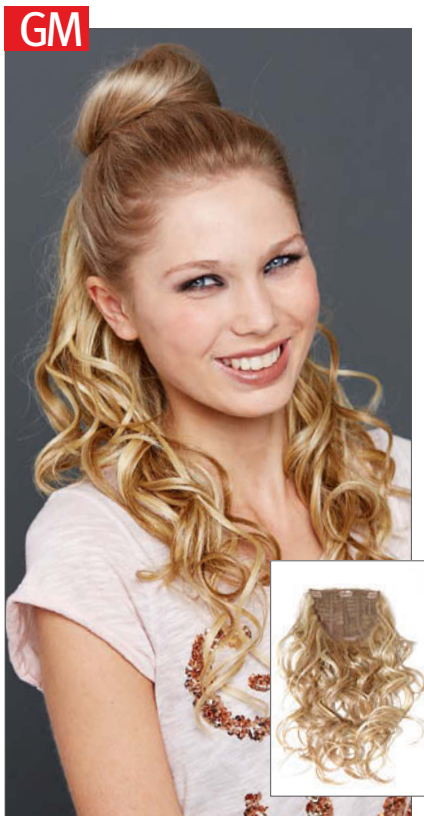

New Small HBT Look

Länge/length: ca. 56 cm gestuft/layered /

Montur/base: 19 x 14 cm

1, 4, 6, 6/137, L10, LG1020, L14/16, L22, LG25, GL28, Red372