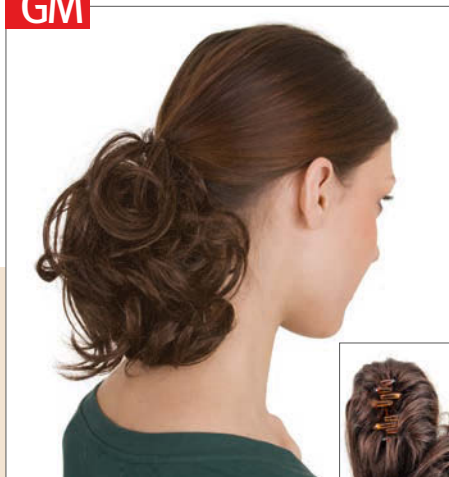

Light Pick Up

Haarlänge/hair length: ca. 20 cm

L4, L6, L8, LF825, L14/16, **14/26**, L14/88, L22 (Platinum Blond), LG25 (Gold Blond), 25/26

GM