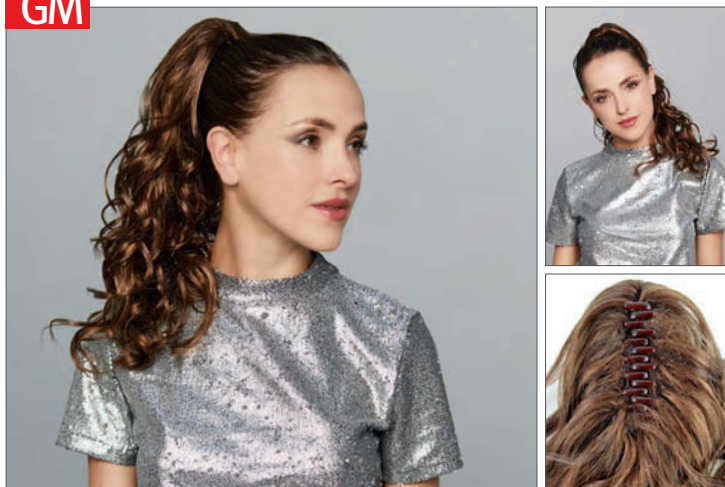

Clip Größe/size of clip: ca. 8 cm

1B, 4/6, Warm Brown, LR14/88+8, **15/25/30+8**, LF1625, L22, 24/18M, LG25

GM

Clip Wavy Long

Haarlänge: ca. 40 cm

Clip Größe/size of clip: ca. 8 cm

1B, L4, L6, L1020, R14/16T, 14/26HL, L22, 263R,
Golden Blond, Popcorn Blond (25/27/613)

GM

Fashion Clip

Haarlänge: ca. 28 cm

Clip Größe/size of clip: ca. 5,5 cm

1B, L4, L6, L1020, **R14/16T**, 14/26HL, 263R, L22,
Popcorn Blond (25/27/613)

GM

BF Super Curl

Haarlänge/hair length: ca. 45 cm

1B, 4/6, 4/27, **L830**, LR14/16, Light Blond/Light Brunette, 14/88A,
LF1625, L22, R29S*, 33/32C

GM

Clip Curly Short

Clip Größe/size of clip: ca. 5,5 cm Haarlänge/hair length: ca. 18 cm

1B, L4, L6, L1020, R14/16T, **14/26HL**, 263R, L22, Popcorn
Blond (25/27/613)