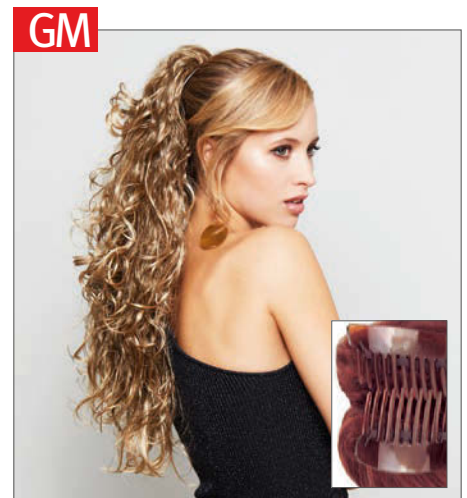

Layered Comb Curly

Haarlänge/hair length: ca. 40 cm

gestuft/layered

1B, 2/4, 4/6, 12R, 14/88+8, **24/18T**, 234 (Gold Blond), 263, 223/23C (Light Blond), 33/32C, 130R