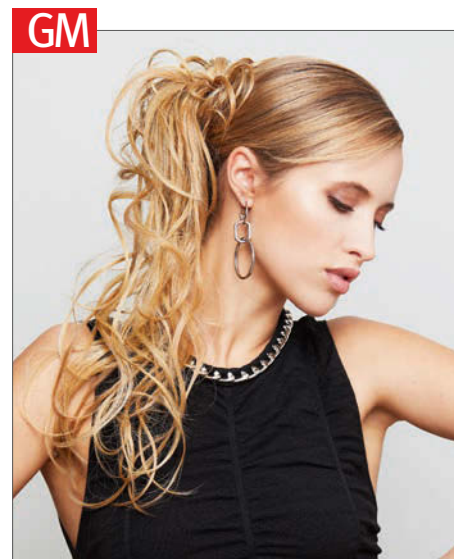

GM

Amazonas

Haarlänge/hair length: ca. 50 cm

1B, 2/4, 4/6, 12/23B, 263R, **234R**, 35/1B/2/4, J155T*, J445*, J447*