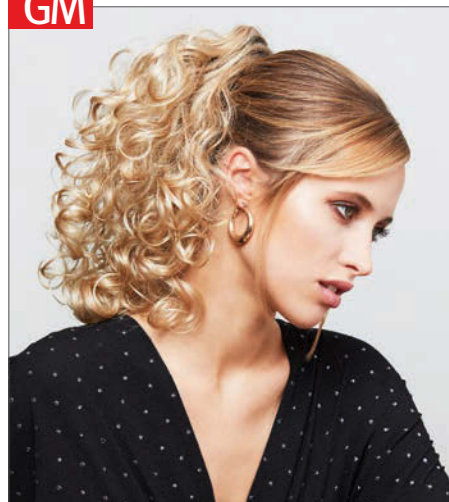

Spring A

Haarlänge/hair length: ca. 27 cm

1B, L4, LF4/25*, L433*, L6, L8, 8/6/27, L12/26, 12/29/22, **L1416**, L1488, LF1625 (Light Blond), L21*, L22 (Platinum Blond), L25 (Gold Blond), LG130*, 131V*, G394+*

GM