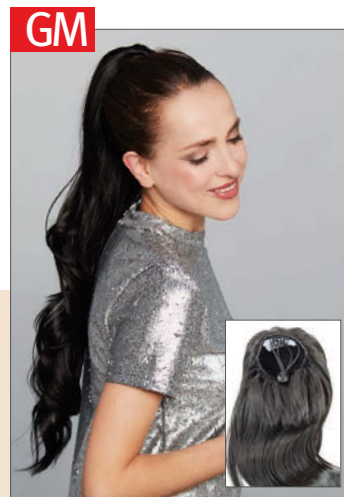

Attitude

Haarlänge/hair length: ca. 55 cm

gestuft/layered

1H, 4H, 6H, 12H, 14/88+8, 15/25/30+8, 2500*, **26H**, 614H, 130H*

*Solange Vorrat reicht!/While stocks last!

Sassy

Haarlänge/hair length: ca. 18 cm

1BH, 4H, 6H, 8H, **24H18**, 26H, 614H