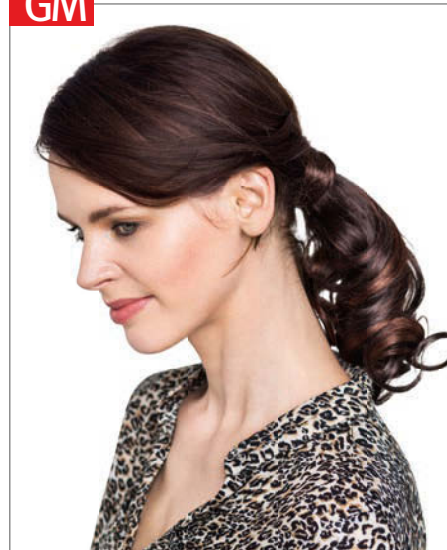

Flamenco Tango

Länge/length: ca. 40 cm / Breite/wide: 9 cm

1B, 4, 4/30F, 6, 637T, R829S, 10, **LG1020**, LR1416, L22, 33/32

GM