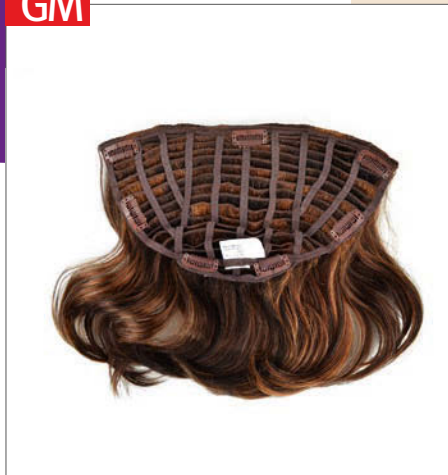

New Put in Curly (3er Set)

Haarlänge/hair length: ca. 30 cm

Breite/width: ca. 1 x 30 cm, 1 x 22 cm, 1 x 15 cm

Synthetic: 1B, 4/6, 8/25*, 24/18T, 18/22,

234*, 23R*, R29S*, 33/32C

Human Hair (Solange Vorrat reicht/While stocks

last): 18/22, 223/23C, 33/32C

GM