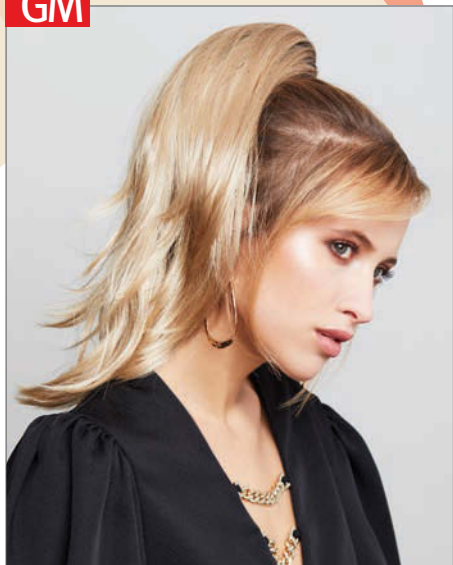

1B, 4/6R, 24/18T, 234/23C, **263R**, 223/23C, 23R, 30R*, 33/130/28

Tonic

Haarlänge/hair length: ca. 38 cm

1, L4, LF4/25, L8/25/30, LF1625, **LG25**, L22, R435S

ES

GM

Spring B

Haarlänge/hair length: ca. 38 cm