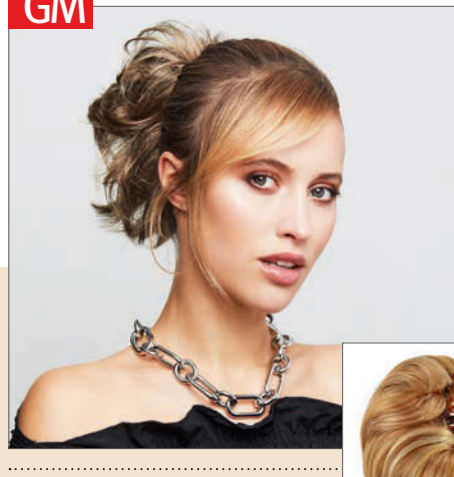

Light Champagne

(Solange Vorrat reicht/While stocks last)

Haarlänge/hair length: ca. 17 cm

L4, **L6**, 637T, LF825, LR12, 12/23B, L14/16, 14/26, LR14/88, LG25, 25/26, 33/32C

GM