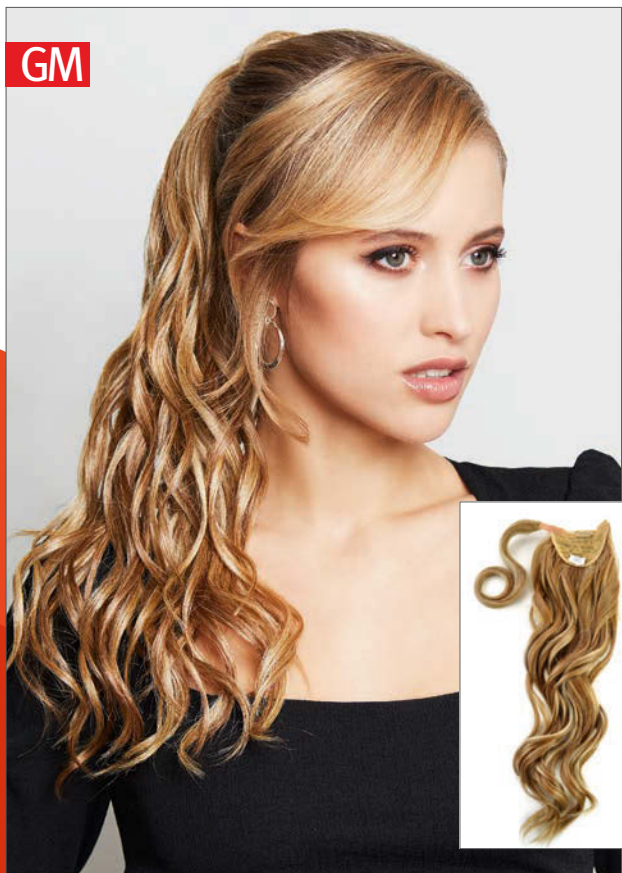

GM

Tango Short

1, L2, L4, L6, LG830 (Light Brown), L12/26 (Nut Brown), **L14/16**, L16/25 (Light Blond), L22 (Platinum Blond), LG25 (Gold Blond), LG130, LG33

GM

New Tango Wavy Long

Länge/length: ca. 48 cm

1B, 4, 6, 637T, R829S, 10, LG1020, LR1416, **R14/25**, R14/88, L22, 22/10/88HA, R25, 33/32

*Solange Vorrat reicht!/While stocks last!

Fashion Tango

100% High Heat Fiber / Länge/length: ca. 50 cm
 Black, Dark Brown, Medium Brown, Light Brown,
 Dark Blond, **Gold Blond**, Light Blond, Platinum Blond