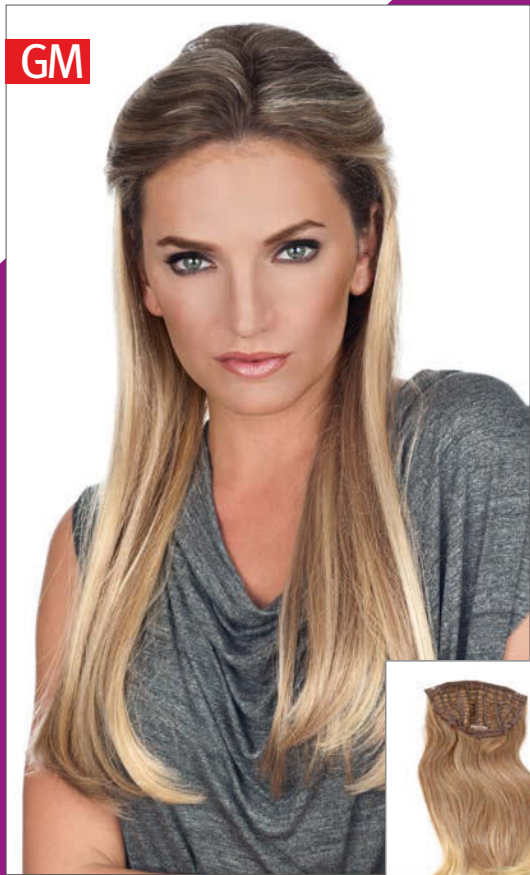

14/26HL

HBT Long Echthaar

(100% Human Hair)

Länge/length: ca. 55 cm, 5 Clips / Breite/wide: 25 cm
1B, 2, 4, 6, R829S, LG25, 33/32

HBT Long

Länge/length: ca. 55 cm, 5 Clips / Breite/wide: 25 cm
1B, L4, L6, L8/25/30, R829S, LG10/20, LR12, LR1416, 14/26HL, LF16/25, L22*, LG25, 33/32