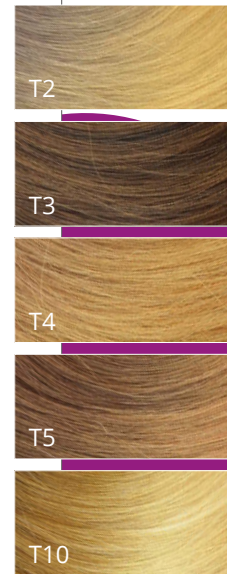

(2er Set) 100% Echthaar / 100% Human Hair

Haarlänge/hair length: ca. 60-65 cm

Breite/wide: 1 x 20 cm (5 Clipse), 1 x 15 cm (4 Clipse)

1, 1B, N1/135/137*, 2, 4, 6, 8/30/29*, 12, 14/26*, 16/25, 22/60, 25*, 613, 22/60, LG30, LG130*, 33*, 33/Fire/131*, 33/32*, Dark Beaujolais*, 60 Balayage Farben: T2, T3, T4, T5, T10

GM

New HBT Set Wavy

Länge/length: ca. 35 cm / Breite/wide: 1x26 cm, 1x14 cm

2, 4, 6*, 6/30*, 637T*, 8/25, 10, 14/16T, 14/88, L22, 22/10/88HA*, 25, 29S, 130

GM

HBT Band Wavy

Haarlänge/hair length: ca. 50 cm

1B, 4, 4/30F, 6, 637, R829S, 10, LG1020, LR1416, R14/25, R14/88, L22, 22/10/88HA, R25, 33/32

14/26HL

HBT Long Echthaar

(100% Human Hair)

Länge/length: ca. 55 cm, 5 Clips / Breite/wide: 25 cm
1B, 2, 4, 6, R829S, LG25, 33/32

HBT Long

Länge/length: ca. 55 cm, 5 Clips / Breite/wide: 25 cm
1B, L4, L6, L8/25/30, R829S, LG10/20, LR12, LR1416, 14/26HL, LF16/25, L22*, LG25, 33/32

MH

613

Triple Weft Clip

(2er Set) 100% Echthaar / 100% Human Hair / Länge/length: 60 - 65 cm

Breite/wide: 1 x 20 cm (5 Clipse), 1 x 15 cm (4 Clipse)

1, 1B, N1/135/137*, 2, 4, 6, 8/30/29*, 12, 14/26*, 16/25, 22/60, 25*, 613, LG30, 33*, 33/32*, 33/Fire/131*, LG130*, Dark Beaujolais*, 60
Balayage Farben: T2, T3, T4, T5, T10