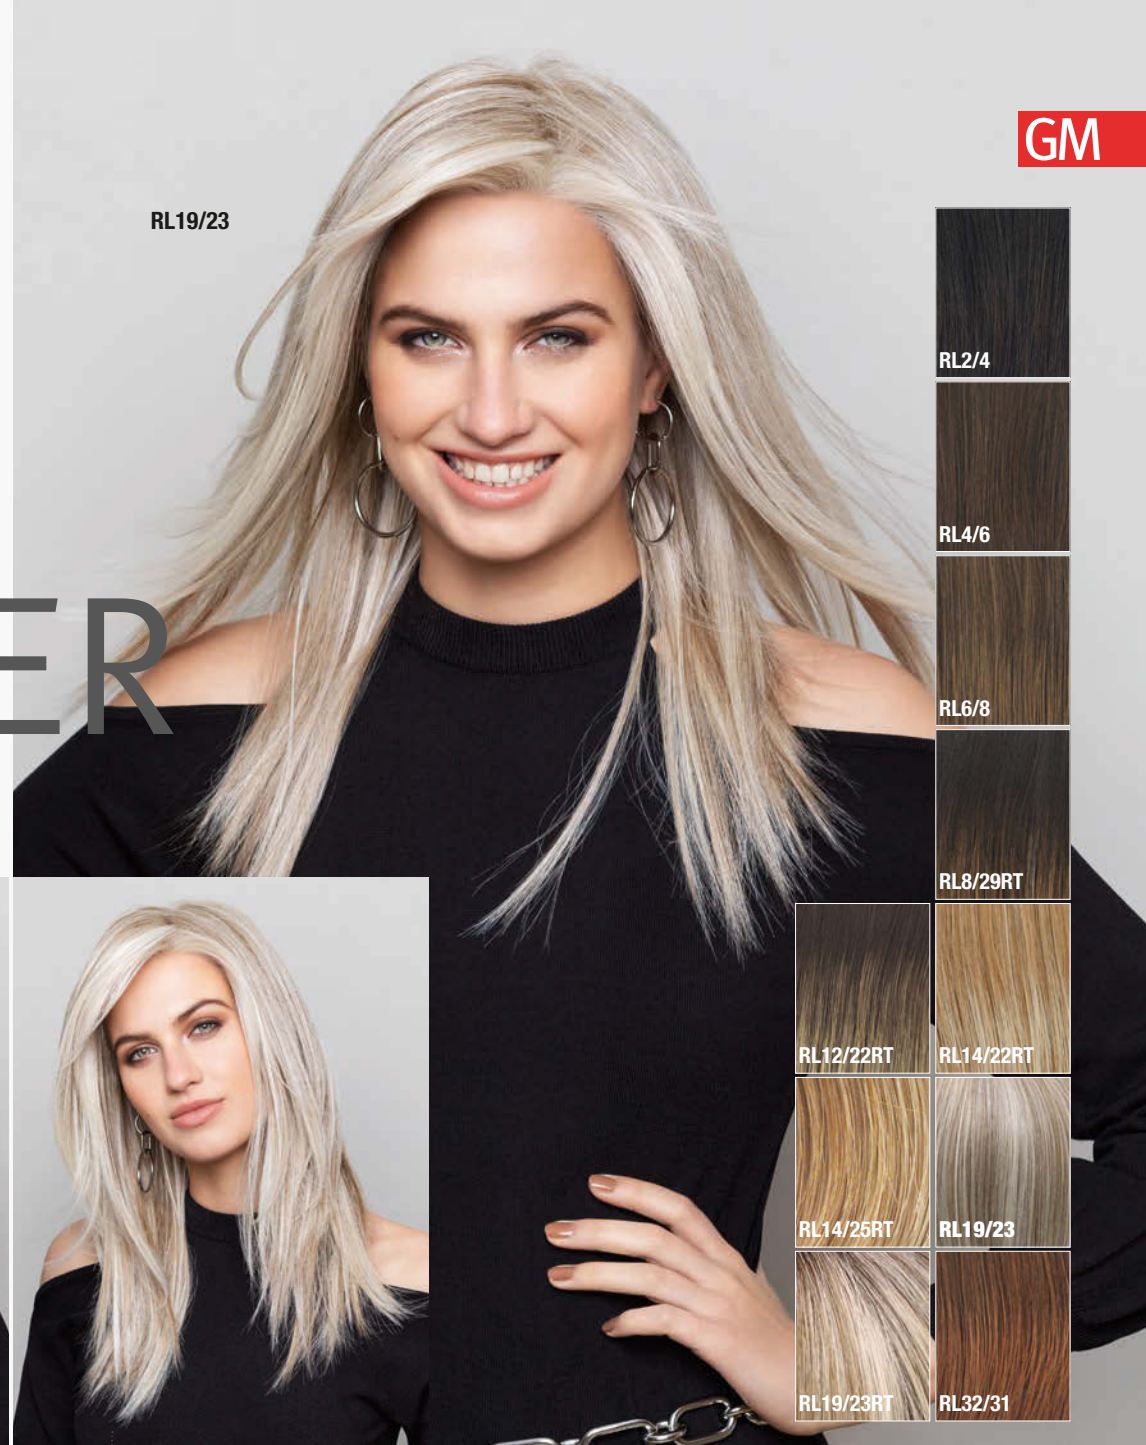

GM

RL19/23

GISELA MAYER

NATURE HAIR COLLECTION

100% High Heat Fiber

RL2/4

RL4/6

RL6/8

RL8/29RT

RL12/22RT

RL14/22RT

RL14/25RT

RL19/23

RL19/23RT

RL32/31

Gisela Mayer GmbH Litzelsdorfer Straße 3 D-87700 Memmingen
Tel: +49 (0)8331 9540-0 Fax: +49 (0)8331 9540-34 info@gisela-mayer.com www.gisela-mayer.com

Nature Run Mono Lace ★★★★★+LF