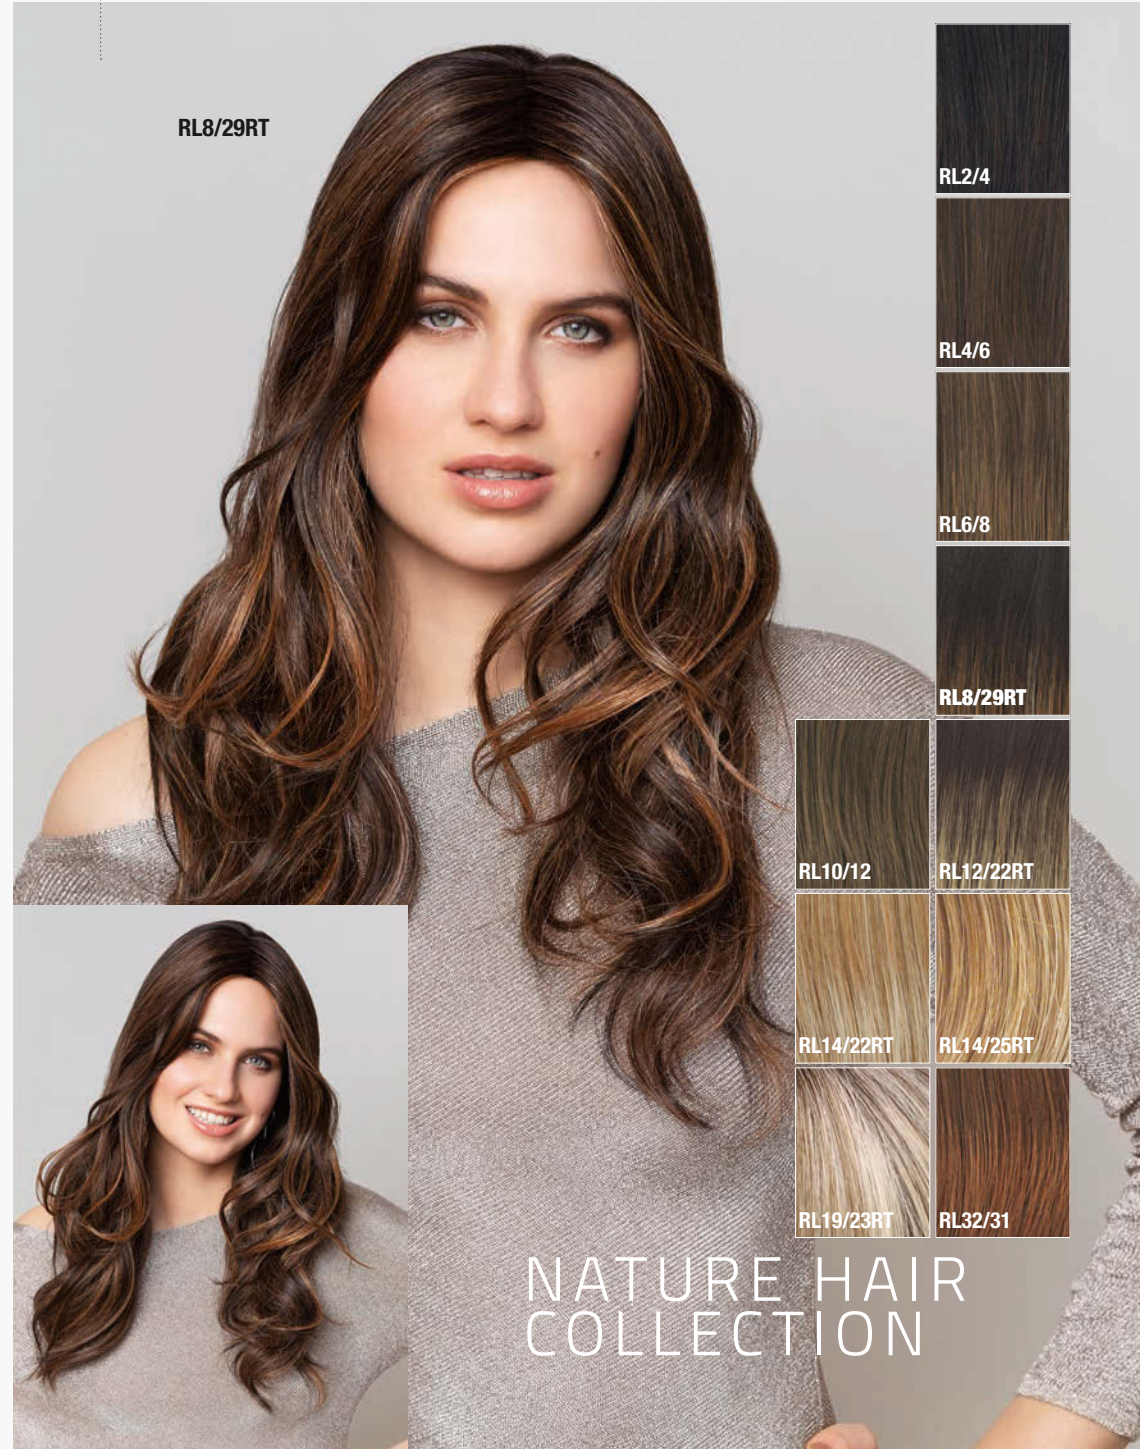

RL14/22RT

RL14/25RT

RL19/23RT

RL32/31

RL119

Nature Long Mono Lace ★★★★★+LF

Nature Statement Deluxe ★★★★★★+LF

RL8/29RT