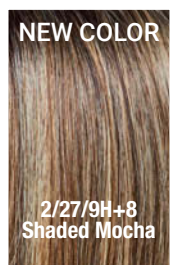

20/19/22+10
Danish blond
rooted

22/23/26+16
Swedish Blond
Root

20/19/22+10
Danish Blond Root

L4

L6

637T

L12

2/27/9H+8
Shaded Mocha

7/27/22+8
Shaded Praline

10/16/27+10

10/20/27+6
Chocolate Cream
Root

14/88+8

Foto 20/19/22+10
Danish Blond
Root

22/23/26+16
Swedish Blond
Root

30F27+4

Prime Long Lace HH ★★★★★+LF