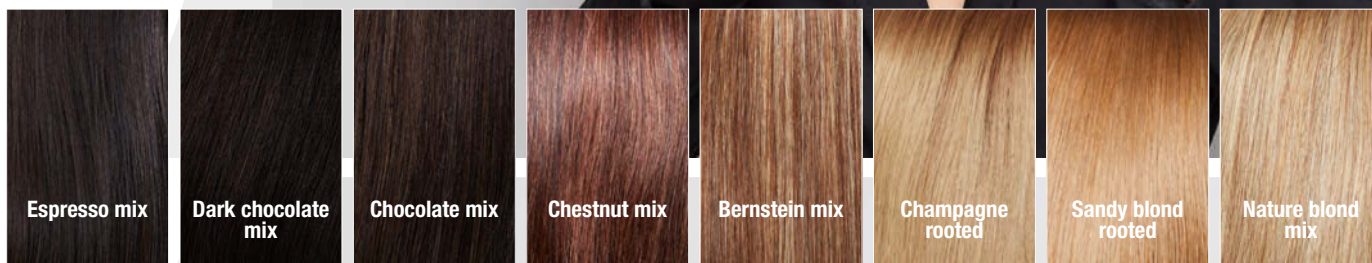

GM
GISELA
MAYER
HAIR COLLECTION

MH
MAYER
HAIR
HAIR COLLECTION

Human Hair

COLLECTION NEWS

simply the best

Sandy blond rooted

Emotion HH Lace ★★★★★+LF

100% Echthaar/human hair / Haarlänge/hair length: ca. 50 cm

Emotion HH Lace - Ultra Light ★★★★★+LF

(Solange Vorrat reicht/While stocks last)

100% Echthaar/human hair / Haarlänge/hair length: ca. 50 cm

Espresso mix

Dark chocolate mix

Chocolate mix

Chestnut mix

Bernstein mix

Champagne rooted

Sandy blond rooted

Nature blond mix

Chocolate mix

Malibu HH Lace ★★★★★+LF

100% Echthaar/human hair / Haarlänge/hair length: ca. 55 cm

Malibu HH Lace - Ultra Light ★★★★★+LF

(Solange Vorrat reicht/While stocks last)

100% Echthaar/human hair / Haarlänge/hair length: ca. 55 cm

Champagne rooted

Spirit HH Lace ★★★★★+LF

100% Echthaar/human hair / Haarlänge/hair length: ca. 50 cm
Espresso mix, Dark chocolate mix, Chocolate mix, Chestnut mix, Bernstein mix, Champagne rooted, Sandy blond rooted, Nature blond mix