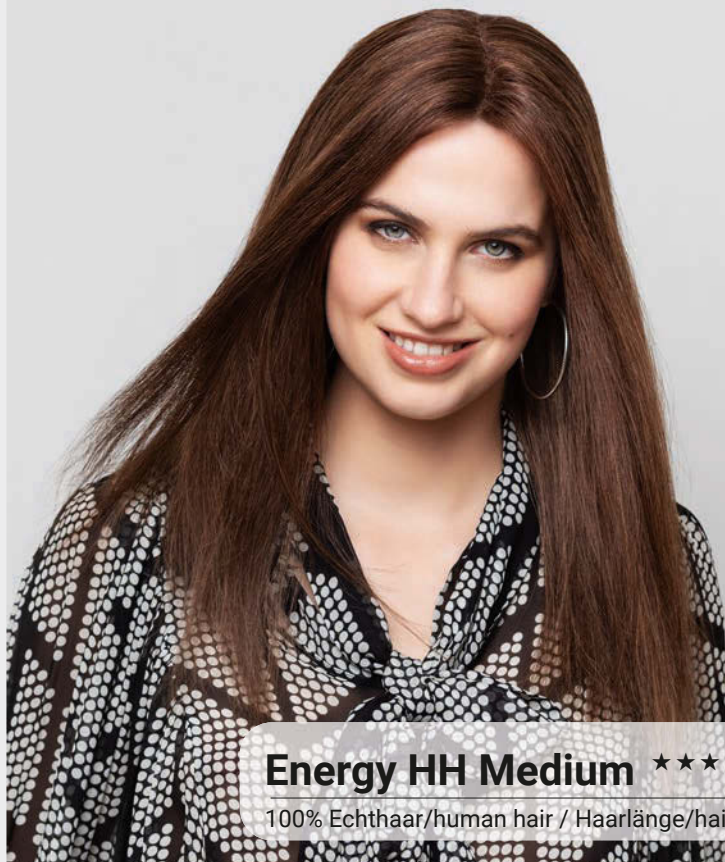

Energy HH Long *** (Lace Part)

100% Echthaar/human hair / Haarlänge/hair length: ca. 55 cm

Espresso mix

Dark chocolate mix

Foto Chocolate mix

Bernstein mix

Champagne rooted

Nature blond mix

Chocolate mix

Energy HH Medium ★★★ (Lace Part)

100% Echthaar/human hair / Haarlänge/hair length: ca. 45 cm

Espresso mix

Dark chocolate mix

Chocolate mix

Bernstein mix

Champagne rooted