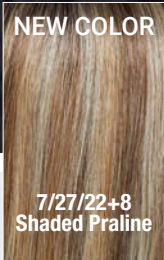

2
Espresso mix

L4

6/30
Chocolate mix

NEW COLOR

2/27/9H+8
Shaded Mocha

NEW COLOR

7/27/22+8
Shaded Praline

NEW COLOR

10/20/27+6
Chocolate cream
rooted

NEW COLOR

20/19/22+10
Danish blond
rooted

NEW COLOR

22/23/26+16
Swedish blond
rooted

2/27/9H+8
Shaded Mocha

Nadia HH Lace **+LF**

100% Echthaar/human hair / Haarlänge/hair lenght: ca. 29 cm