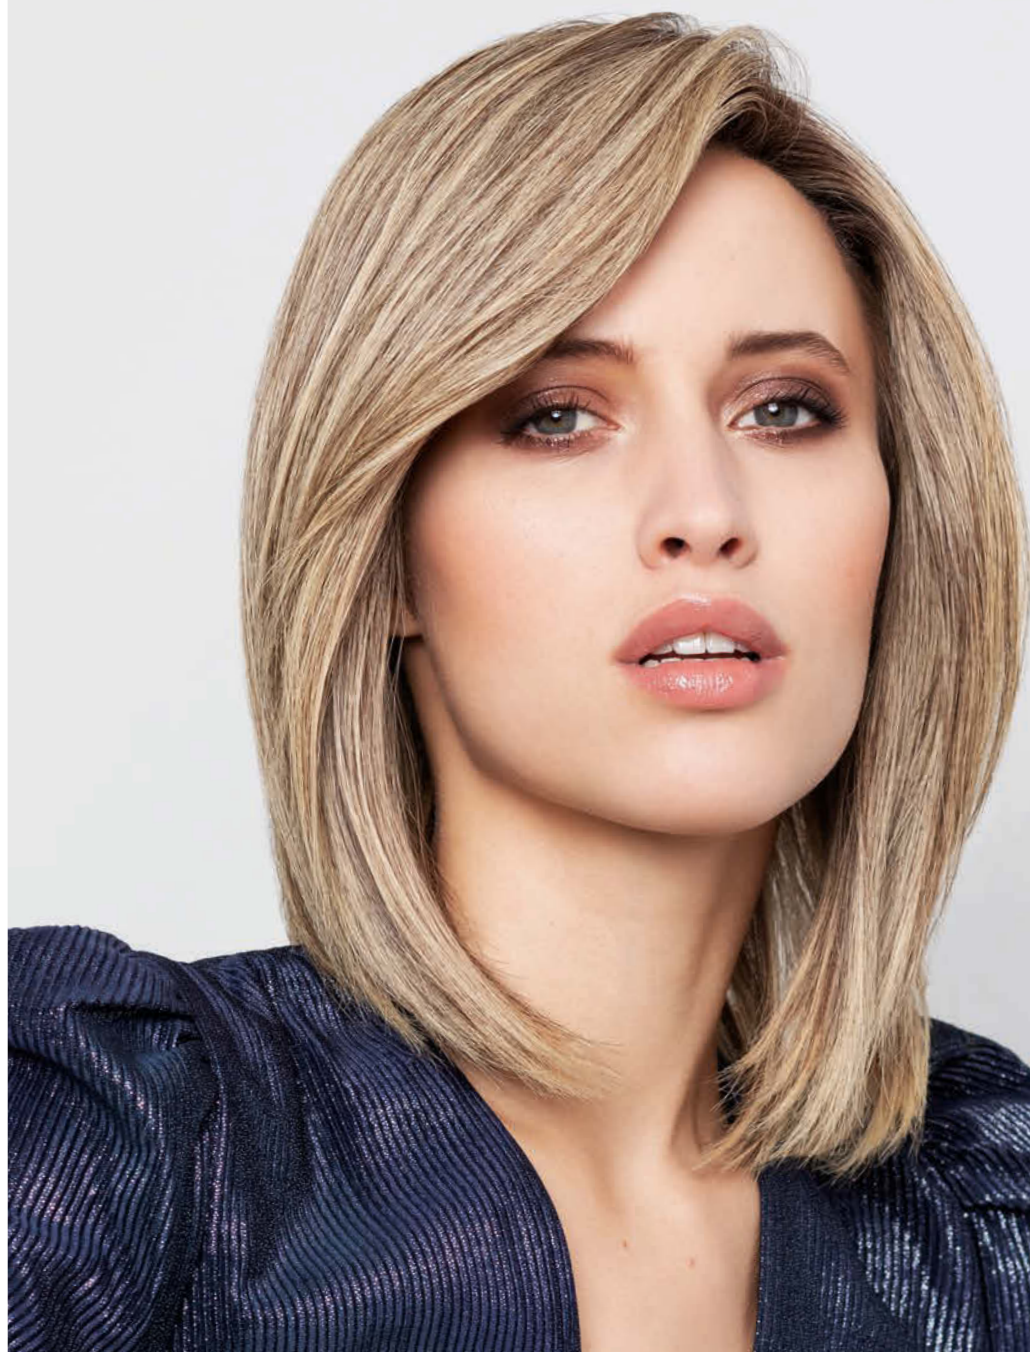

2/27/9H+8
Shaded Mocha

Prime Page Lace HH ★★★★★+LF

100% Echthaar/human hair / Haarlänge/hair length: ca. 38 cm

L4, L6, 637T, L12, 2/27/9H+8, 7/27/22+8, 10/16/27+10,

10/20/27+6, 14/88+8, 20/19/22+10, 22/23/26+16

Prime Page Lace Large HH ★★★★★+LF

100% Echthaar/human hair / Haarlänge/hair length: ca. 38 cm

L4, L6, L12, 2/27/9H+8, 7/27/22+8, 10/16/27+10, 14/88+8, 22/23/26+16

Prime Page Lace Small HH ★★★★★+LF

100% Echthaar/human hair / Haarlänge/hair length: ca. 38 cm

L4, L6, L12, 2/27/9H+8, 7/27/22+8, 10/16/27+10, 14/88+8, 22/23/26+16

L4

L6

637T

Foto 2/27/9H+8
Shaded Mocha

7/27/22+8
Shaded Praline

10/16/27+10

10/20/27+6
Chocolate Cream
Root

14/88+8

20/19/22+10
Danish blond
rooted

22/23/26+16
Swedish Blond
Root