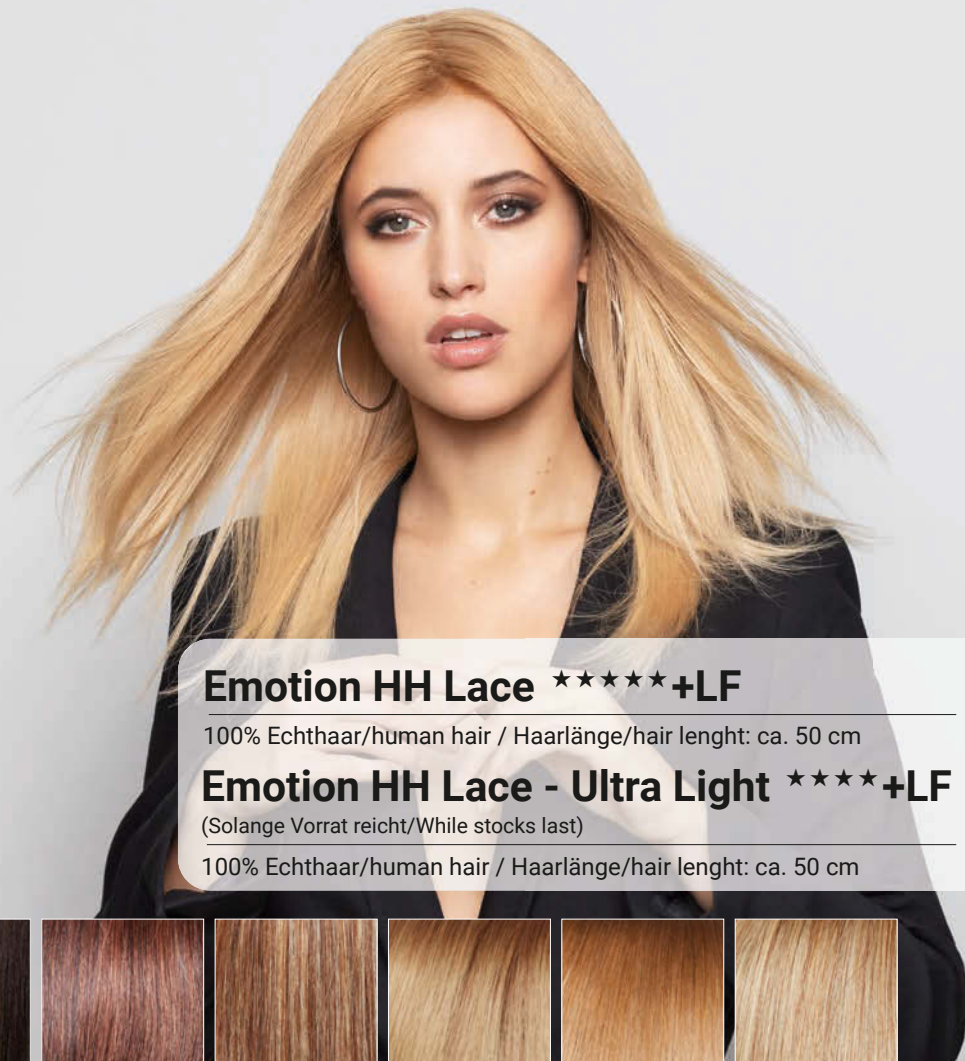

GM
GISELA
MAYER
HAIR COLLECTION

MH
MAYER
HAIR
HAIR COLLECTION

Human Hair

COLLECTION NEWS

simply the best

Sandy blond rooted

Emotion HH Lace ★★★★★+LF

100% Echthaar/human hair / Haarlänge/hair length: ca. 50 cm

Emotion HH Lace - Ultra Light ★★★★★+LF

(Solange Vorrat reicht/While stocks last)

100% Echthaar/human hair / Haarlänge/hair length: ca. 50 cm

Espresso mix

Dark chocolate mix

Chocolate mix

Chestnut mix

Bernstein mix

Champagne rooted

Sandy blond rooted

Nature blond mix

Chocolate mix

Malibu HH Lace ★★★★★+LF

100% Echthaar/human hair / Haarlänge/hair length: ca. 55 cm

Malibu HH Lace - Ultra Light ★★★★★+LF

(Solange Vorrat reicht/While stocks last)

100% Echthaar/human hair / Haarlänge/hair length: ca. 55 cm

Champagne rooted

Spirit HH Lace ★★★★★+LF

100% Echthaar/human hair / Haarlänge/hair length: ca. 50 cm
Espresso mix, Dark chocolate mix, Chocolate mix, Chestnut mix, Bernstein mix, Champagne rooted, Sandy blond rooted, Nature blond mix