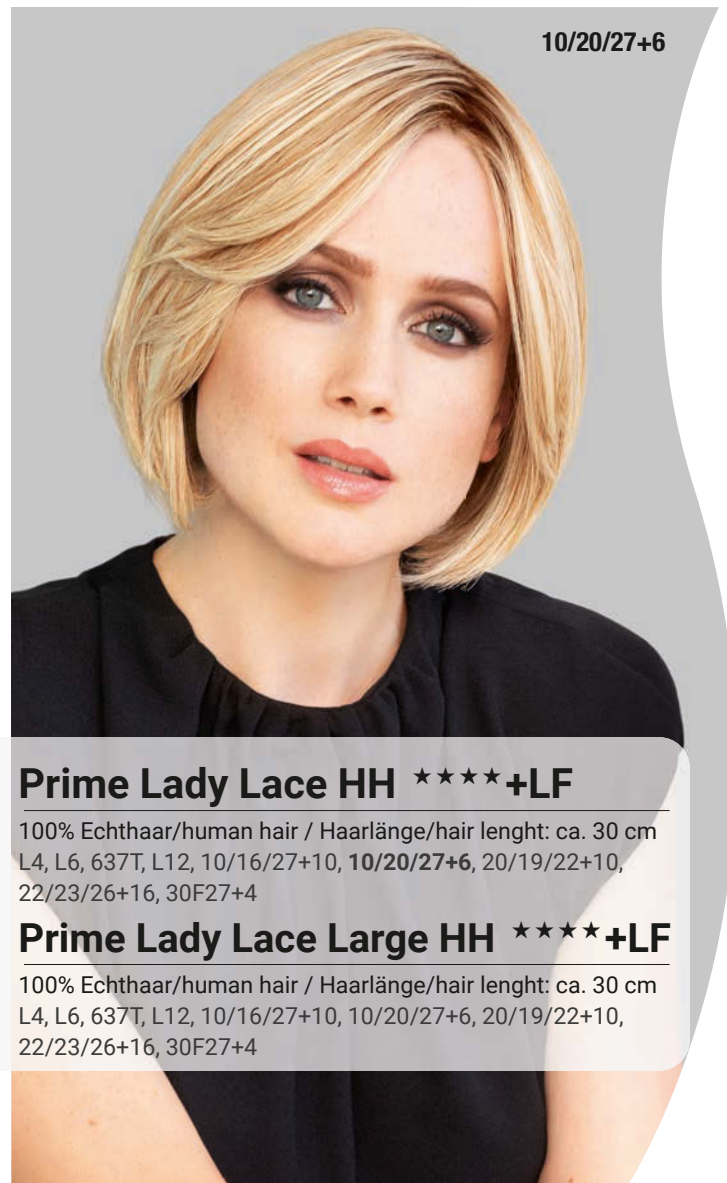

10/20/27+6

Prime Lady Lace HH ★★★★★+LF

100% Echthaar/human hair / Haarlänge/hair length: ca. 30 cm
L4, L6, 637T, L12, 10/16/27+10, 10/20/27+6, 20/19/22+10,
22/23/26+16, 30F27+4

Prime Lady Lace Large HH ★★★★★+LF

100% Echthaar/human hair / Haarlänge/hair length: ca. 30 cm
L4, L6, 637T, L12, 10/16/27+10, 10/20/27+6, 20/19/22+10,
22/23/26+16, 30F27+4