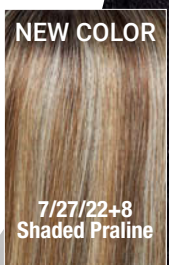

20/19/22+10
Danish blond
rooted

22/23/26+16
Swedish Blond
Root

20/19/22+10
Danish Blond Root

L4

L6

637T

L12

2/27/9H+8
Shaded Mocha

7/27/22+8
Shaded Praline

10/16/27+10

10/20/27+6
Chocolate Cream
Root

14/88+8

Foto 20/19/22+10
Danish Blond
Root

22/23/26+16
Swedish Blond
Root

30F27+4

Prime Long Lace HH ★★★★★+LF