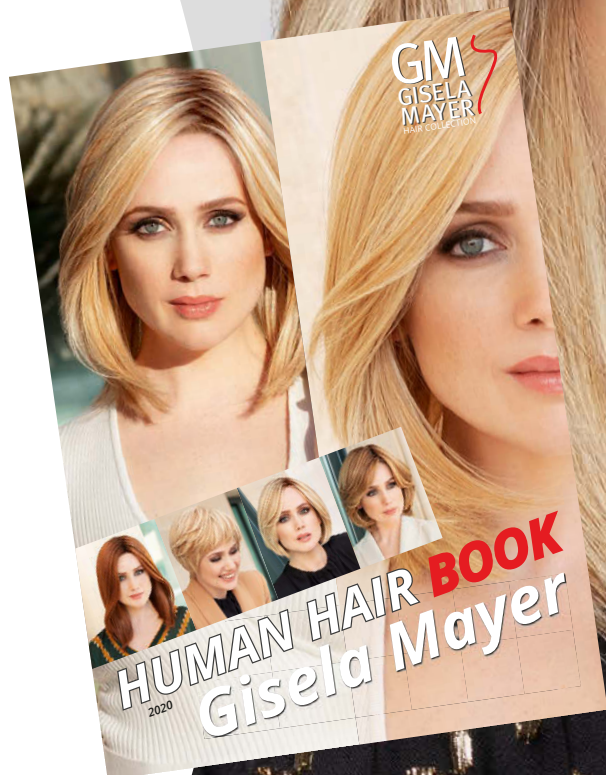

GM
GISELA
MAYER
HAIR COLLECTION

MH
MAYER
HAIR
HAIR COLLECTION

ORDER
THE
HUMAN
HAIR
BOOK!

Gisela Mayer GmbH / Mayer Hair GmbH Litzelsdorfer Straße 3 D-87700 Memmingen
Tel: +49 (0)8331 9540-0 Fax: +49 (0)8331 9540-34 info@gisela-mayer.com www.gisela-mayer.com