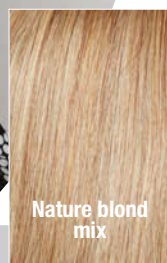

Chocolate mix

Energy HH Medium ★★★ (Lace Part)

100% Echthaar/human hair / Haarlänge/hair length: ca. 45 cm

Espresso mix

Dark chocolate mix

Chocolate mix

Bernstein mix

Champagne rooted