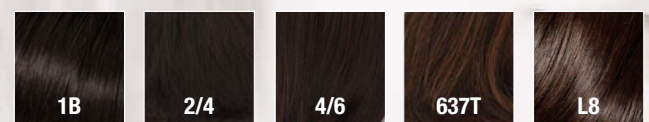

Lucky Long Page *****

Größe/size: ca. 23 x 23 cm
Haarlänge/hair length: ca. 15 - 20 cm

Browns: 4/6, 637T, L8
Blonds: L12, L12/26, 14/26R+12, GM24/14*,
24/18T, GD24, 223/23C, 101/14*
Greys: 38, 56, 305K, 60

GM

New Lucky Long *****

Größe/size: ca. 23 x 24 cm
Haarlänge/hair length: ca. 25 - 30 cm

Black/Browns: 1B, 2/4, 4/6, 637T, L8
Blonds: **L12**, L12/26, 14/26R+12, 20R/27+10,
24/18T, GD24, 223/23C, GMS101
Greys: 36, 38, 511T, 56, 305K, GMS101, 60

Black/
Browns

Blonds

Blonds

Greys

MH

**Light Cover Piece (Mono) ******

Größe/size: ca. 7 x 13 cm • Haarlänge/hair length: ca. 30 cm
PU Rand/PU edge

Black/Browns: 1B, 4/6, 637T, **L8**, 8/6/27, 8/27/16+10, 8/30/29, 8/29/130 **Blonds:** L12*, 12/14/26+12, 14/20/25R, 20/27/22H+8, 20R/22H+14, 23/25+12, 22H/22+12, 23A/26, 101/14 **Red:** 29+33
Greys: 36/38, 511T, 56/58/36, 305K, 51/60, 101/60/51