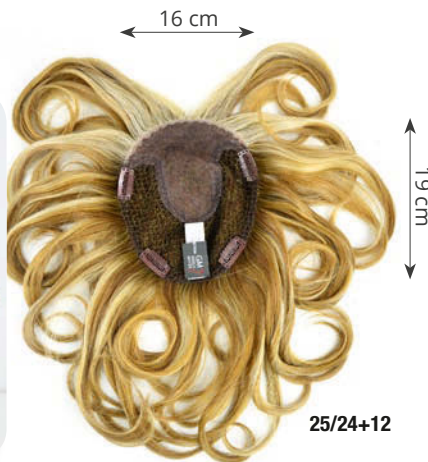

Blonds

Red

Greys

MH

14/26

Part Piece Mono HH ****
 100% Echthaar/human hair
 Größe/size: ca. 8 x 13 cm
 Haarlänge/hair length: ca. 22 cm

Black/
Browns

Black/
Browns

Blonds

Red

Greys

MH

Martinique **+LF**
 100% Echthaar/human hair
 Größe/size: ca. 17 x 17 cm
 Haarlänge/hair length: ca. 35 cm

Black/
Browns

Black/
Browns

Blonds

Greys

Black/ Browns	 1B	 L4	 L6
Black/ Browns	 637T	 L8	
Blonds	 L12	 10/16/27+10	 14/26L+12
Blonds	 16/24L+23	 25/24+12	
Red	 30F27+4		

GM

Integration Large HH ****
 100% Echthaar/human hair
 Größe/size: ca. 16 x 19 cm
 Haarlänge/hair length: ca. 35-40 cm

GM

New Integration HH ****
 100% Echthaar/human hair
 Größe/size: ca. 13 x 15 cm
 Haarlänge/hair length: ca. 35-40 cm

MH

Lyon ****
 100% Echthaar/human hair
 Größe/size: ca. 17 x 19 cm
 Haarlänge/hair length: ca. 40 cm
 Integrationsteil mit Mono - PU Ansatz -
 Netzmontur - 3 Clipse zur
 Befestigung/Integration with Mono -
 PU front - fine net - 3 Clips for fixation
 Black/Browns: 1B, 2, 4/6, 8
 Blonds: 12, L1425, 14/26, L16/25
 Red: 33/32