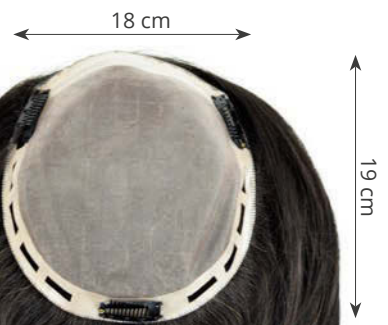

MH

**Volume II (Mono) ******

Größe/size: ca. 10 x 12 cm

Haarlänge/hair length: ca. 28 cm

Browns: 2/4, 4/6, 637T, L8

Blonds: 10/20, 12, 14/26R+12, 14/22*, 101/14*, 24/18T, GD24, **223/23C**, 601

Greys: 36*, 38, 56, 305K

MH

**Volume III (Mono) ******

Größe/size: ca. 7 x 12,5 cm

Haarlänge/hair length: ca. 22 cm

Browns: 2/4, 4/6, 637T, L8

Blonds: 12, 14/26R+12, 20/27+10, 24/18T, GD24, **223/23C**

Greys: 38, 44, 56, 305K

GM

223/23C

Solution C (Mono) ****

Größe/size: ca. 18 x 19 cm • Haarlänge/hair length: ca. 32 cm

Browns

Blonds

Reds

Greys

GM

Lucky Long Page *****

Größe/size: ca. 23 x 23 cm
Haarlänge/hair length: ca. 15 - 20 cm

Browns: 4/6, 637T, L8
Blonds: L12, L12/26, 14/26R+12, GM24/14*,
24/18T, GD24, 223/23C, 101/14*
Greys: 38, 56, 305K, 60