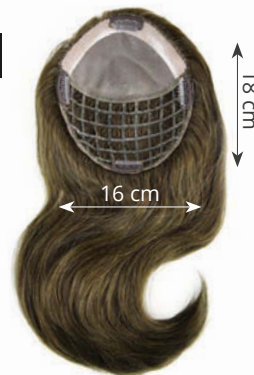

Nancy ****
100% Echthaar/human hair
Größe/size: ca. 16 x 16 cm
Haarlänge/hair length:
front ca. 32 cm, back ca. 40 cm
Mono - 1 cm PU - festes Netz - 4 Clipse
Mono - 1 cm PU - strong net - 4 Clips
Black/Browns: 1B, 2, 4/6, 8
Blonds: 12, L1425, 14/26, L16/25
Red: 33/32 Greys: 38, 44, 51

MH