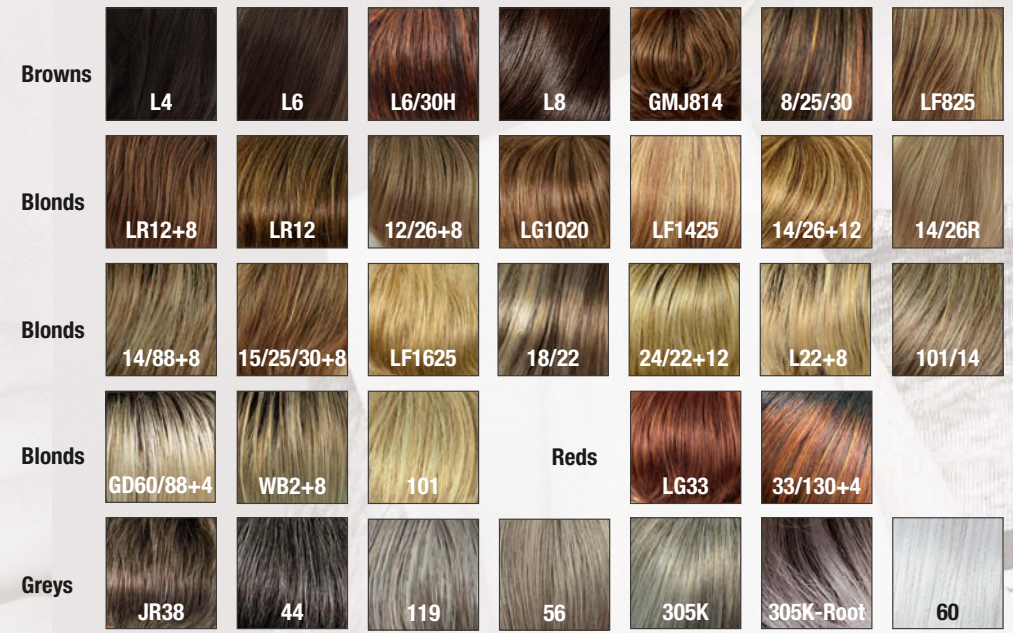

Black/Browns: 1B*, 2, 8
Blonds: 18/24, 24/14 Red: 33 Grey: 60

Black/Browns	1B	2	4	6	8	Blond	9/27B
Blonds	10	12	18/24	14	14/22	18/22	24/14
Blonds	22N	26/102	102	Reds	33	130/133	
Greys	36	38	44	51	56	60	

GM

Lucky Groß/Large *****
 Größe/size: ca. 24 x 24 cm
 Haarlänge/hair length: ca. 8 - 10 cm

Black/Browns: 1B, 4, 6, 8
 Blonds: 12, G14, 18/22, 24/14, GD24, 101, G101
 Reds: 27S*, G33
 Greys: 36, 38, 48, 51, 119, 56, 60

GM

Lucky *****
 Größe/size: ca. 16 x 16 cm
 Haarlänge/hair length: ca. 10 cm

Browns: 4JR, 8JR
 Blonds: 12, 18/22, 26, 24JRD*
 Reds: 30JR*, 33JR
 Greys: 36, 38, 119, 56, 60

GM

Top Filler Perfection ***
 Größe/size: ca. 27 x 23 cm
 Haarlänge/hair length: ca. 9 cm

Browns: L4, L6/30H, L6, GMJ814, L8, LF825, 8/25/30
 Blonds: LR12+8, LR12, 12/26+8, LG1020, LF1425, 14/26+12, 14/26R, 14/88+8, 15/25/30+8, LF1625, 18/22, 24/22+12, L22+8, 101/14, GD60/88+4, WB2+8, 101
 Reds: LG33, 33/130+4
 Greys: JR38, 44, 119, 305K, 305K-Root, 56, 60