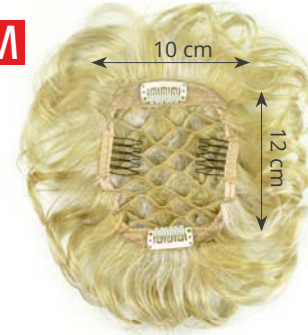

MH

Style 159 Light Long **

Größe/size: ca. 11 x 11 cm • Haarlänge/hair length: ca. 10 cm

Black / Browns	1B	L4	L6	L6/30	L8	8/25/30	L8/25*
Blonds	L12	12/26F+8*	L10/20	L14	14/26R+8	14/26R	
Blonds	18/22	Foto L16/25	101/14	Red	LG33		
Greys	G38	119	101/60/51	305K	56	60	

*solange Vorrat reicht / while stocks last

GM

Style 159 **

Größe/size: ca. ca. 15 x 12 cm
Haarlänge/hair length: ca. 8 - 10 cm

Black/Browns: 1B, 2, 4, 6, 8
Blonds: 9/27B*, 12, 14/22, 18/22, 22N
Reds: 33R, 130/133* Greys: 36, 38, 44, 56

GM

Style 152 **

Größe/size: ca. 10 x 12 cm
Haarlänge/hair length: ca. 8 - 10 cm

Black/Browns: 1B, 4, 6, 8
Blonds: 10, 12, 14, 18/22, 26/102, 102
Red: 33R Greys: 38, 44, 51, 56

GM

Small Wonder Short **

Größe/size: ca. 13 x 7 cm
Haarlänge/hair length: ca. 15 cm