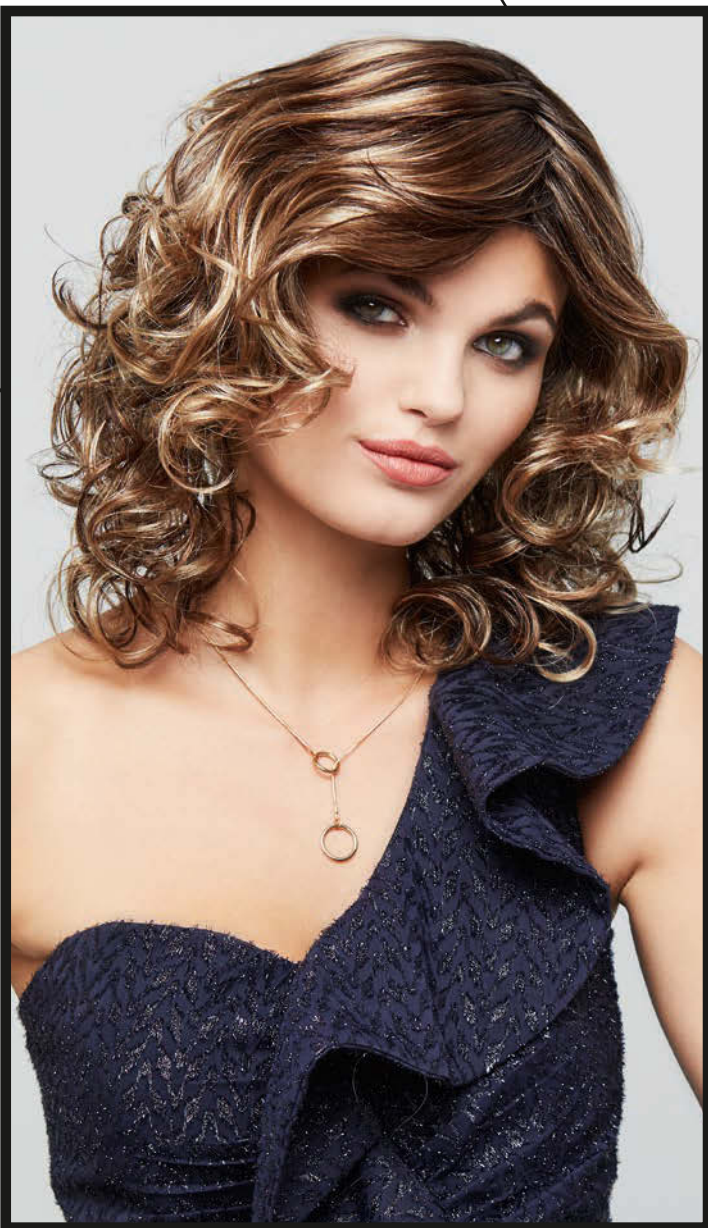

Ornella Mono Lace ****+LF

1B, 8/6/27 (chocolate mix), **8/27/16+10 (light chocolate mix)**,
8/29/130 (terracotta gold)*, 8/30/29 (terracotta),
12/14/26+12 (dark vanilla root), 14/20/25R (honey mix),
20R/22H+14 (danish blond root), 20/27/22H+8 (caramel root),
22H/22+12 (champagne root), 23/25+12 (golden blond mix),
23A/26 (new swedish blond), 29+33 (light terracotta gold root), 33/130/2