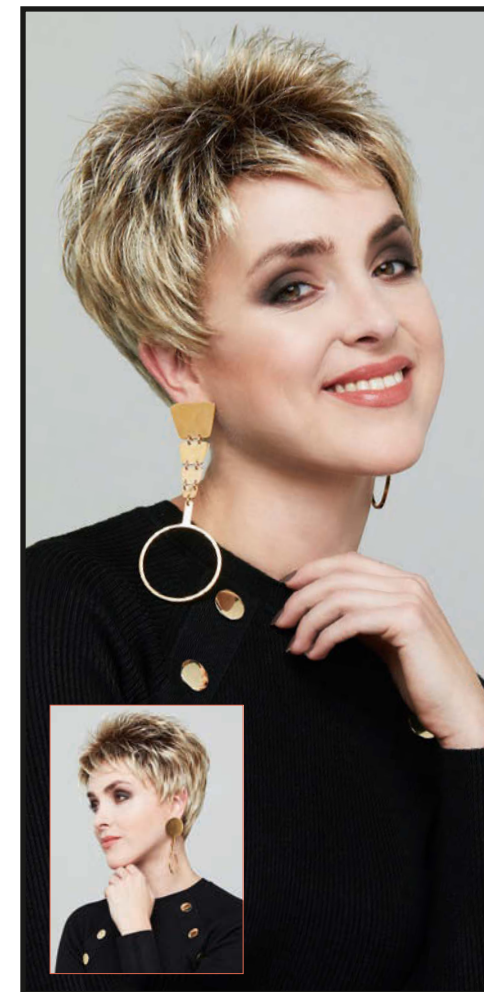

Express **

L6, L6/30H, GMJ814, LF825, GMJ830, GMJ833, GMJ124+8, GMJ124, GMJ146, GM14, 14/26R, **LR14/88H+8**, 15/25/30+8, L1625, 24/18T+4, L22, GF29, L29S+33, L30/27H, LG130, L130+4, JR38, 511T, 101/14, 119, 56, 305K, WB08+4

Express Mono ****

L2, L6, L6/30, GMJ814, LF825, GMJ830, GMJ833, GMJ124+8, GM14*, GMJ146, LF14/25, 14/26R, LR14/88H+8, 15/25/30+8, L1625, L30/27H, L130+4, JR38, 101/14, 119, 305K, WB08+4

*Solange Vorrat reicht!/While stocks last!