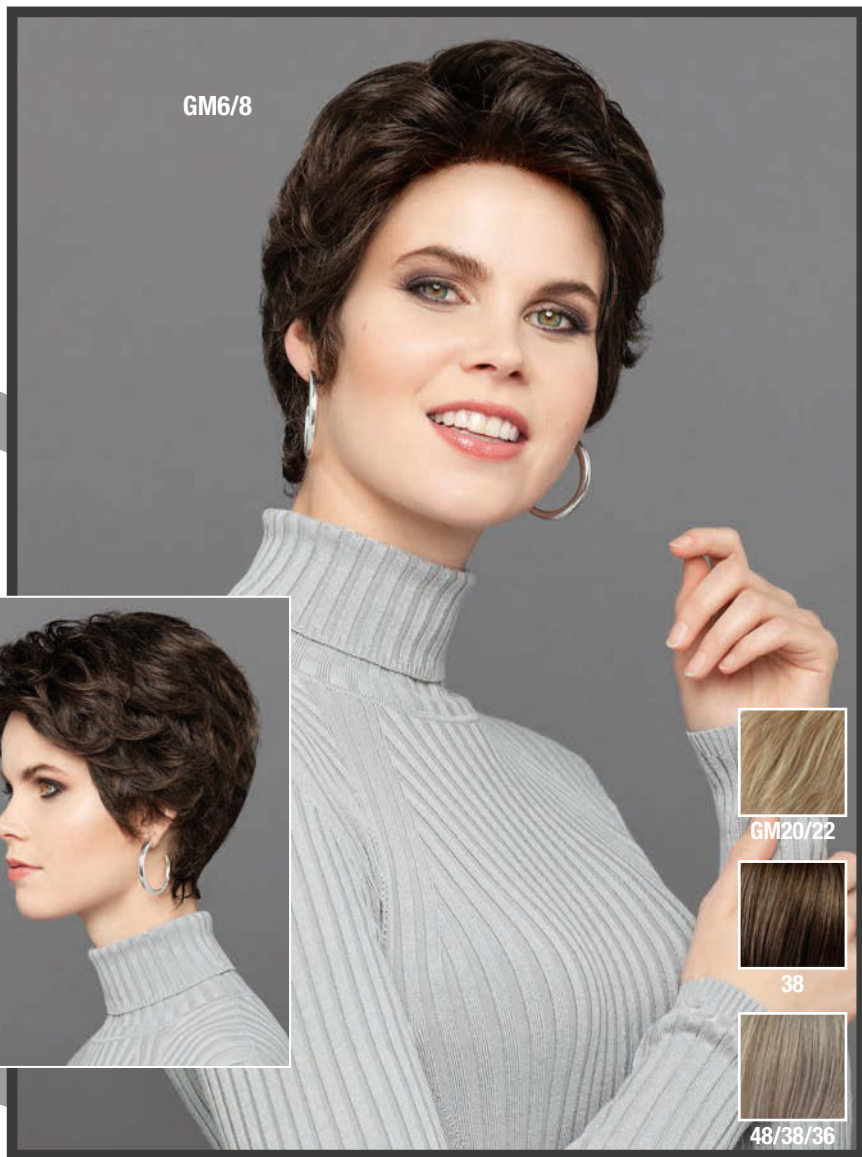

GM6/8

GM6/8

12/26F

GM14/26

17/101

GM18/22

24/14-14

GM48

56/58/36

GM20/22

38

48/38/36

GMS101

GM51/60

Palma Mono Lace *****+LF

GM6/8, 12/26F, GM14/26, 17/101, GM18/22, 24/14-14, GM48, 48/38/36, 56/58/36, GMS101, 101/60/51, GM51/60, 60

Jackie Mono Lace *****+LF

GM6/8, GM14/26, GM38, GM48/38/36, GM56/58/36

*Solange Vorrat reicht!/While stocks last!