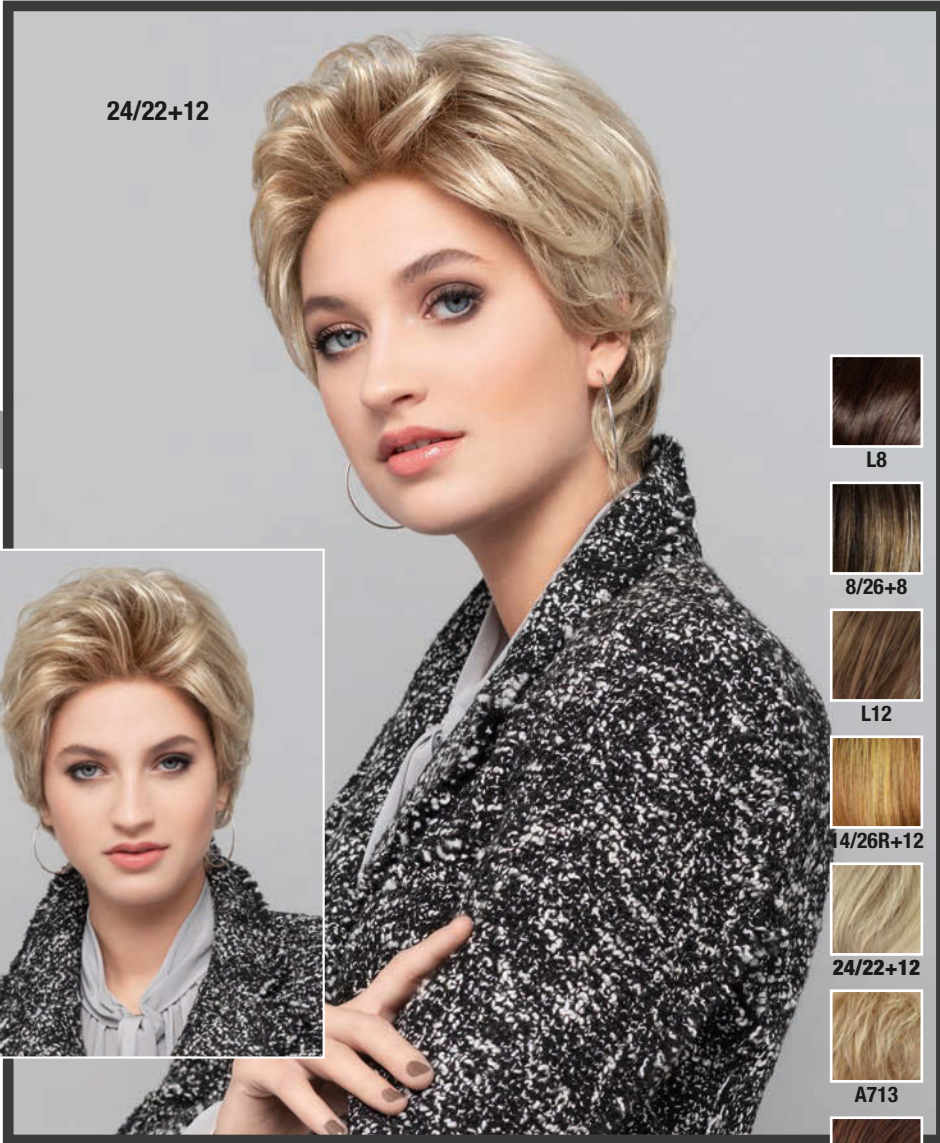

Leilah Mono Small *****+LF (Ø ca. 53cm)

4/6, 27/4-4, L8, 8/27-6, 10/16/27+10, 12/14/26, 20/25-14, 22/15, 23/22+14, 60/23, 119, Salt&Pepper

23/22+14

Salt&Pepper

119

24/22+12

Society Lace **+LF

4/6, 4/33/29+6*, 10/16/27+10, 12/14/26+12, 14/26R+12, 24/22+12, 25/23+12, 60/23, 33/130/2*, 33/29/27+6*, GL36/38, 305K, 38/48+8*, 60