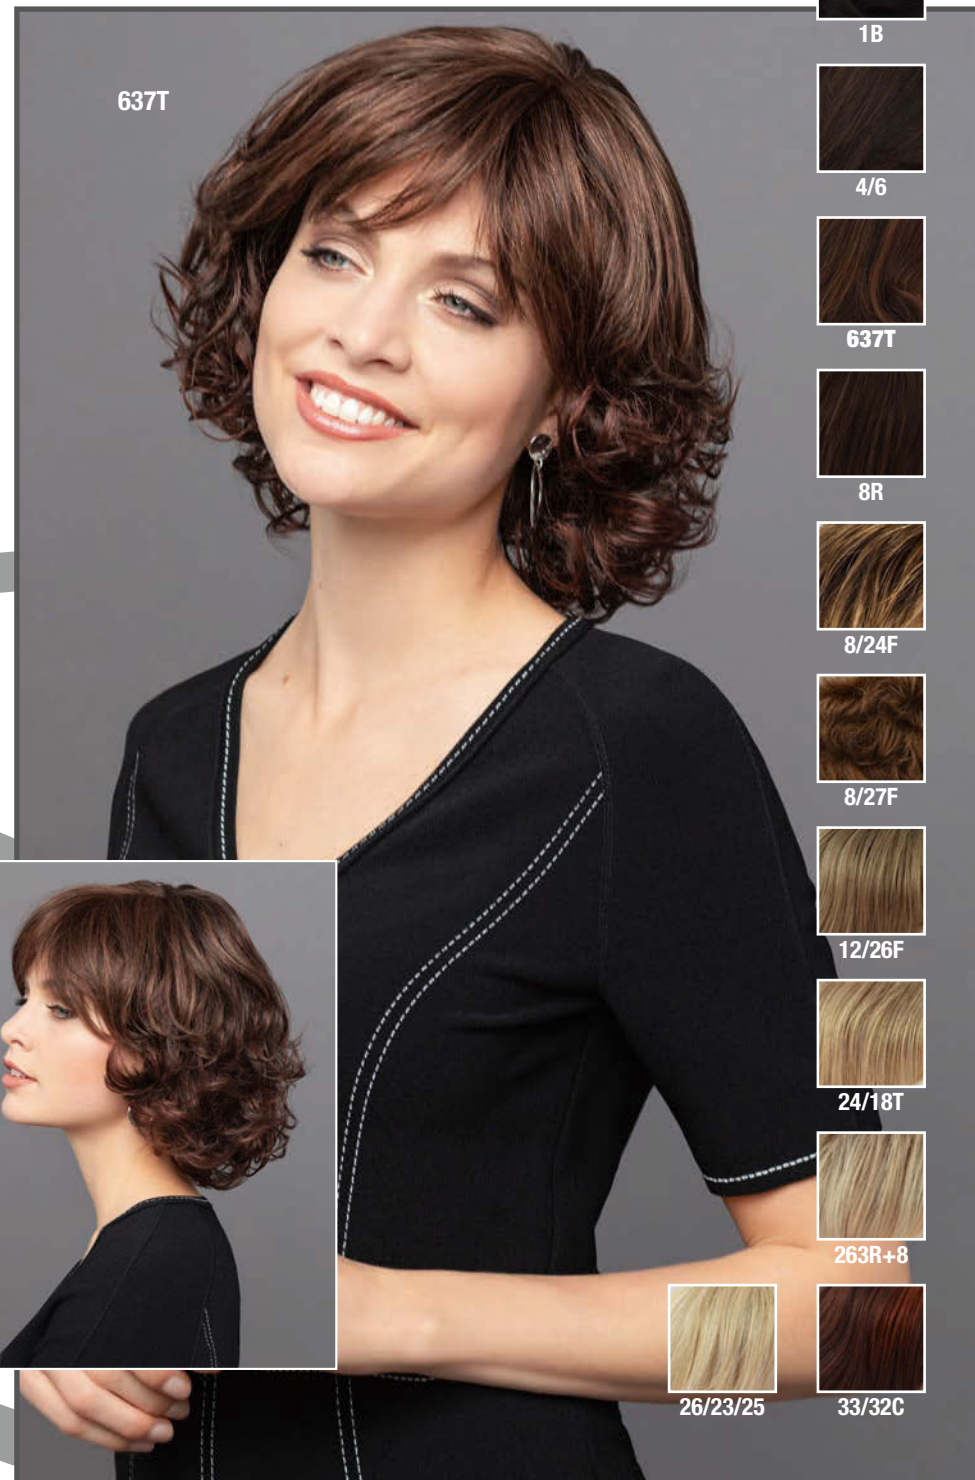

Chantal Mono Lace ****+LF

637T

1B

4/6

637T

8R

8/24F

8/27F

12/26F

24/18T

263R+8

26/23/25

33/32C