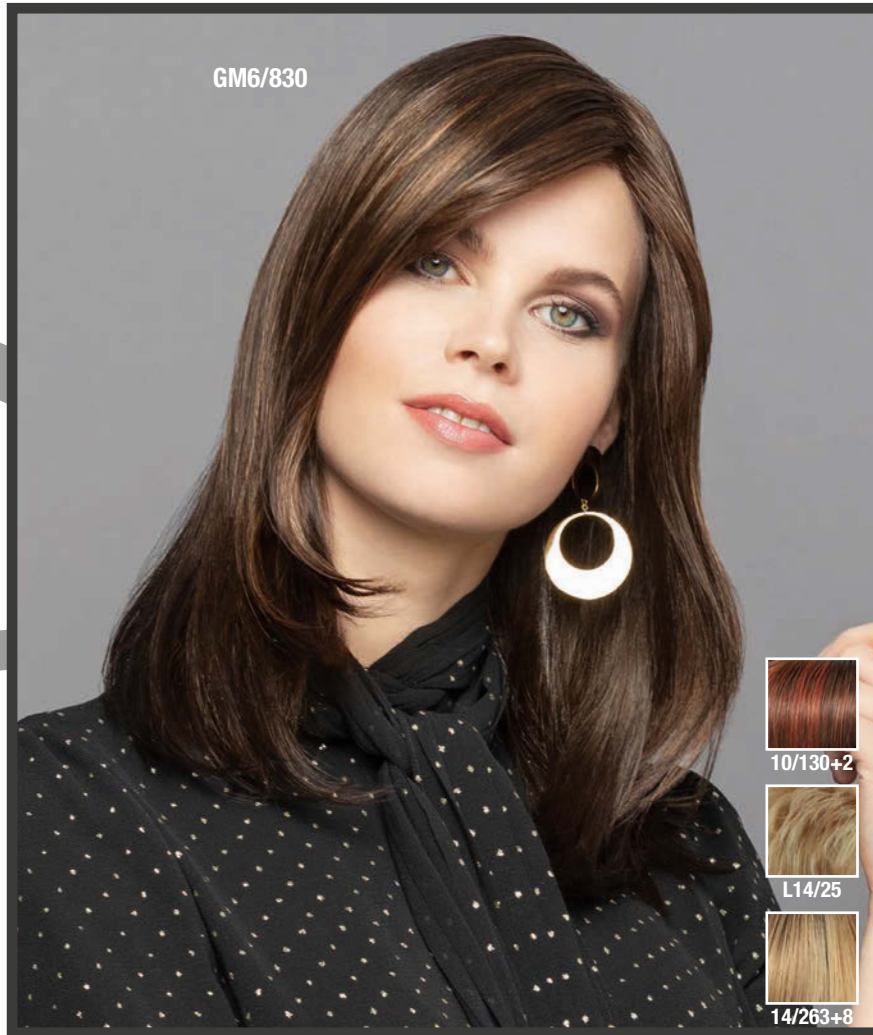

- 2/4
- 4/6
- GM6/830
- 8/16+2
- 830/27
- GM12/26/27
- 10/130+2
- 12/24+8
- L14/25
- GM14/26
- 14/263+8
- L16/25
- 20R/27+10
- 27/234+8
- 29/28/33
- GM33/130/2
- 119
- GMS101

coming soon

Sympathy Mono Small Lace ****+LF

(Ø ca. 53cm)

GM2/4, GM6/830, 830/27, L14/25, GM33/130/2

Sympathy Mono Lace ****+LF

2/4, GM6/830, GM12/26/27, L14/25, GM14/26, L16/25, GMS101, 119

Maro Mono Lace ****+LF (ab/from Februar 2020)

Espresso Mix (2/4), Dark Chocolate Mix (4/6), Amaretto Cream (8/16+2), Chocolate Cherry (10/130+2), Toasted Sesam (12/24+8), Sparkling Champagne (14/263+8), Golden Nutmeg (27/234+8), 29/28/33