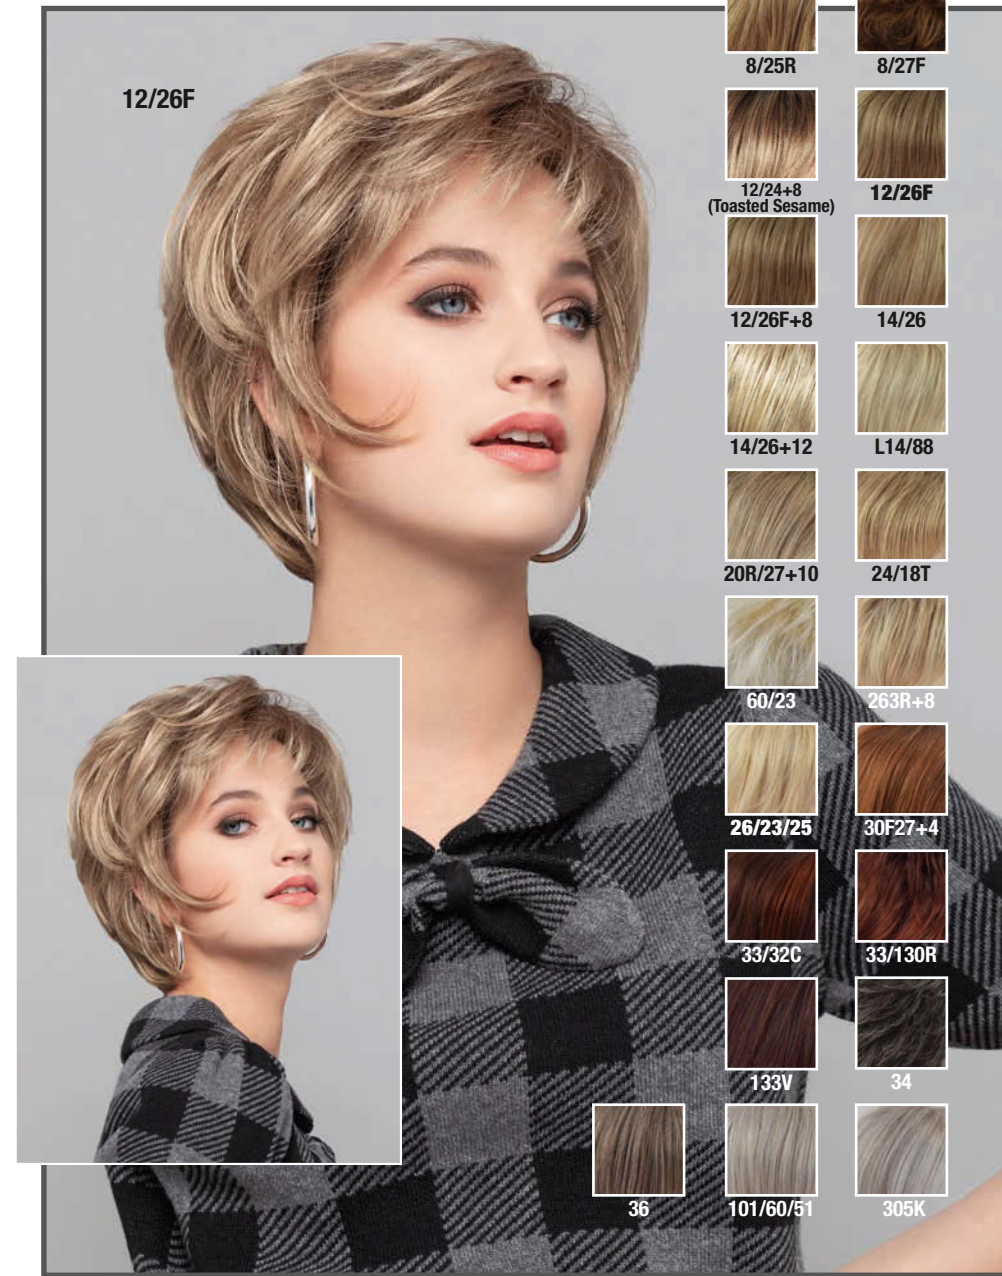

48/38/36

119

305K

Ashley Mono ****

4/6, 6/28F, 637T, 8/25R*, 12/26F+8, 14/26R, 14/26R+12, 20R/27+10, 26/23/25*, 263R+8, 30F27+4, 33/130R, 133V*

Ashley Mono Lace ****+LF

1B, 4/6, 637T, 8/25R*, 8/27F, 12/24+8 (Toasted Sesame), **12/26F**, L14/88, 24/18T, 263R+8, 26/23/25, 60/23, 30F27+4, 33/32C, 34, 36, 101/60/51, 305K