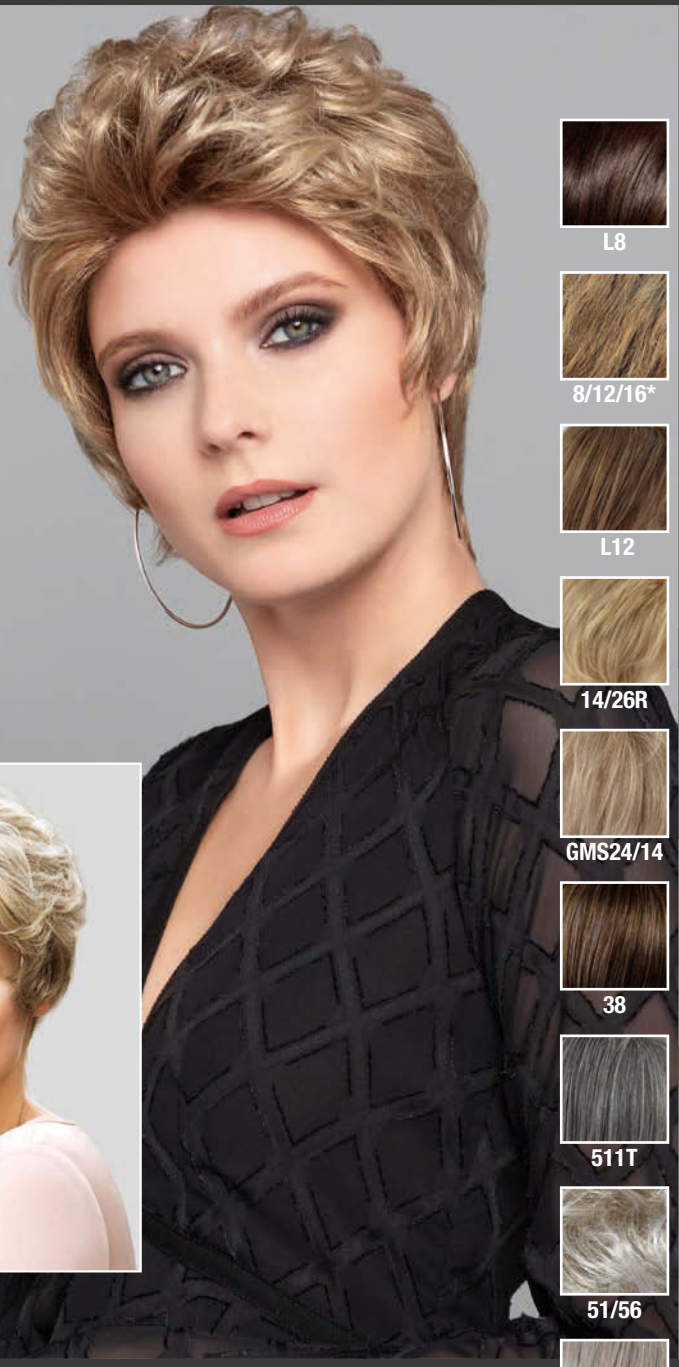

14/26+12

Graziella Mono Lace II *****+LF

(Ø ca. 54cm)

GM6/8, 12/26F, 12/26F+8, L14, GM14/26R, 14/26R+12, 18/22, GM20/22, 20R/27+10, GLS24/14, GM26/22, 33/130/2, GM48/38/36, 38, GMS101, GM51/60, 305K

Elements II ****