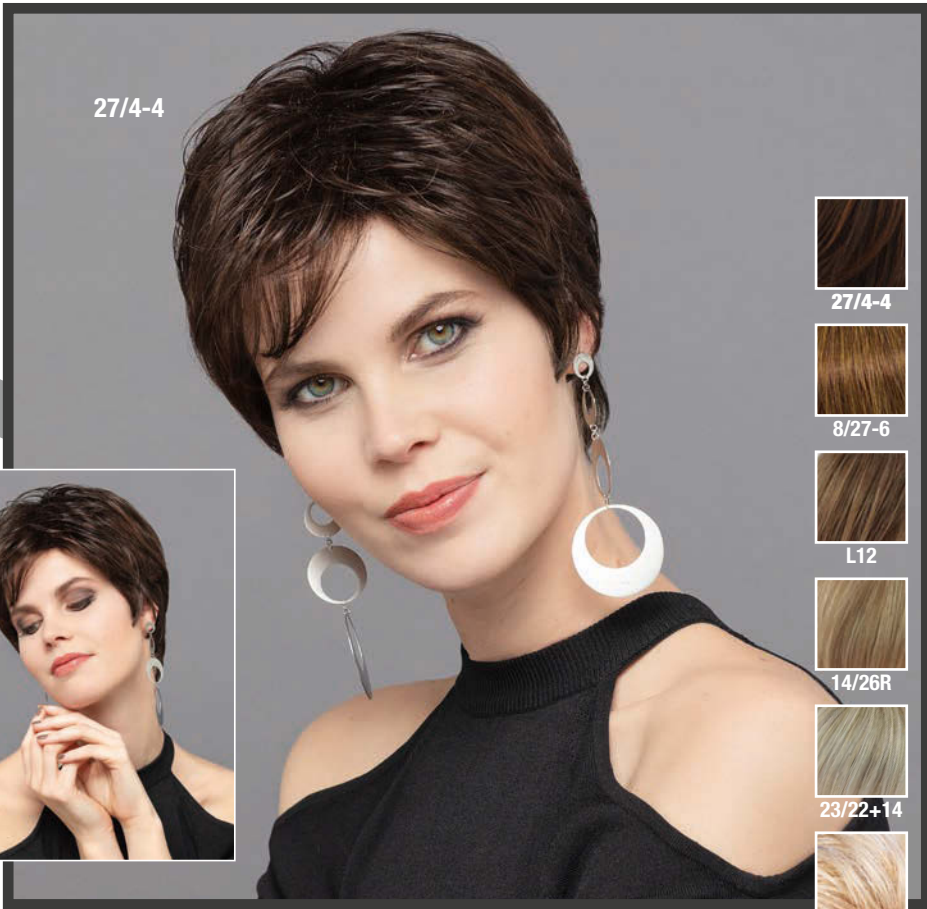

27/4-4

27/4-4

8/27-6

L12

14/26R

26/25

131V/2-2

4/6

L8

10/16/27+10

12/14/26

20/25-14

1001-23+14

Platinum Blond

33/130/2

33/Fire/131

29/133-130+33

Hot/Red/Copper

36/38

56/51-4+4

Salt&Pepper

61-38+12

GMS101

305K

1001Rooted

60

Extreme Roma *** (Gisela Mayer Modell)

1B, 4/6, 4/33/29+6, L8, 8/6/27, 10/16/27+10, L12, 12/26+8, GLS24/14, 20/22, 26/14-14+12, 24/27+6, 25/23-14+12, L22+4, 60/23, 33/29/27+6, 30/33+4, GL36/38, 511T, 305K, Dark Beaujolais

Extreme Roma Large *** (Ø ca. 58cm)

1B, 4/6, 4/33/29+6, L8, 8/6/27, L12, 10/16/27+10, 26/14-14+12, GLS24/14, 25/23-14+12, L22+4, 33/130/2, GL36/38, 511T, 305K, Dark Beaujolais

Extreme Roma Mono Deluxe *****+LF

(Solange Vorrat!/While stocks last!)

8/27/16+10, 60/23, 60

L22+4

1B

2/4

4/6

4/33/29+6

L8

8/6/27

8/27/16+10

10/16/27+10

L12

12/26+8

60/23

GLS24/14

20/22

26/14-14+12

24/27+6

25/23-14+12

L22+4

30/33+4

33/29/27+6

33/130/2

Dark Beaujolais

GL36/38

511T

305K

60

Lizzy **

131V/2-2, 4/6, 27/4-4, 8/27-6, 10/16/27+10, 14/26R, 20/25-14, 1001-23+14, 23/22+14, 26/25, 33/130/2, 33/Fire/131, 29/133-130+33, Hot/Red/Copper, 56/51-4+4, Salt&Pepper, 61-38+12, GMS101, 1001rooted, 60

Lizzy Mono ****

4/6, 27/4-4, 8/27-6, 10/16/27+10, 14/26R, 20/25-14, 23/22+14, 33/130/2, 33/Fire/131, GMS101, Salt&Pepper

Lizzy Mono Small *****+LF (Ø ca. 53cm)

131V/2-2, 4/6, 27/4-4, L8, 8/27-6, 10/16/27+10, L12, 12/14/26, 14/26R, 20/25-14, 23/22+14, Platinum Blond, 33/130/2, NT33/FIRE/131, GMS101, 36/38, 305K, Salt&Pepper

*Solange Vorrat reicht!/While stocks last!