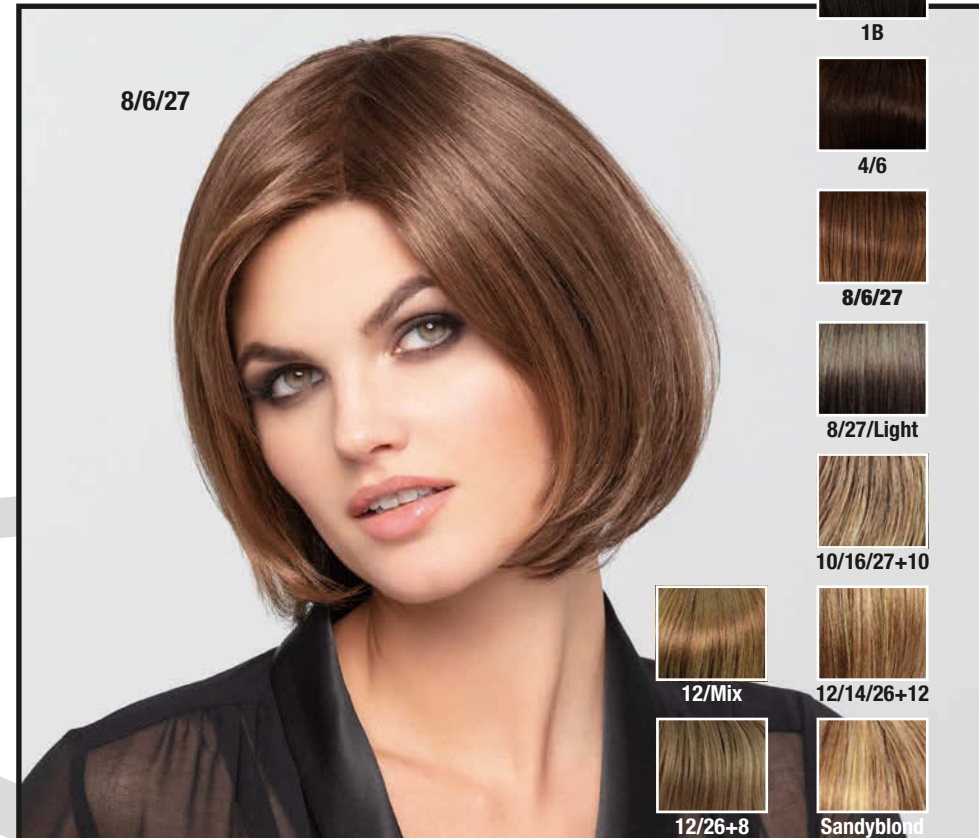

Tropical Mono Lace
Deluxe Super ***** +LF

8/6/27

1B

4/6

8/6/27

8/27/Light

10/16/27+10

12/Mix

12/14/26+12

12/26+8

Sandyblond

16/22/25

22/15H

23/20

25/23-14+12

33/29/27+6

6+10%grey

305K

60