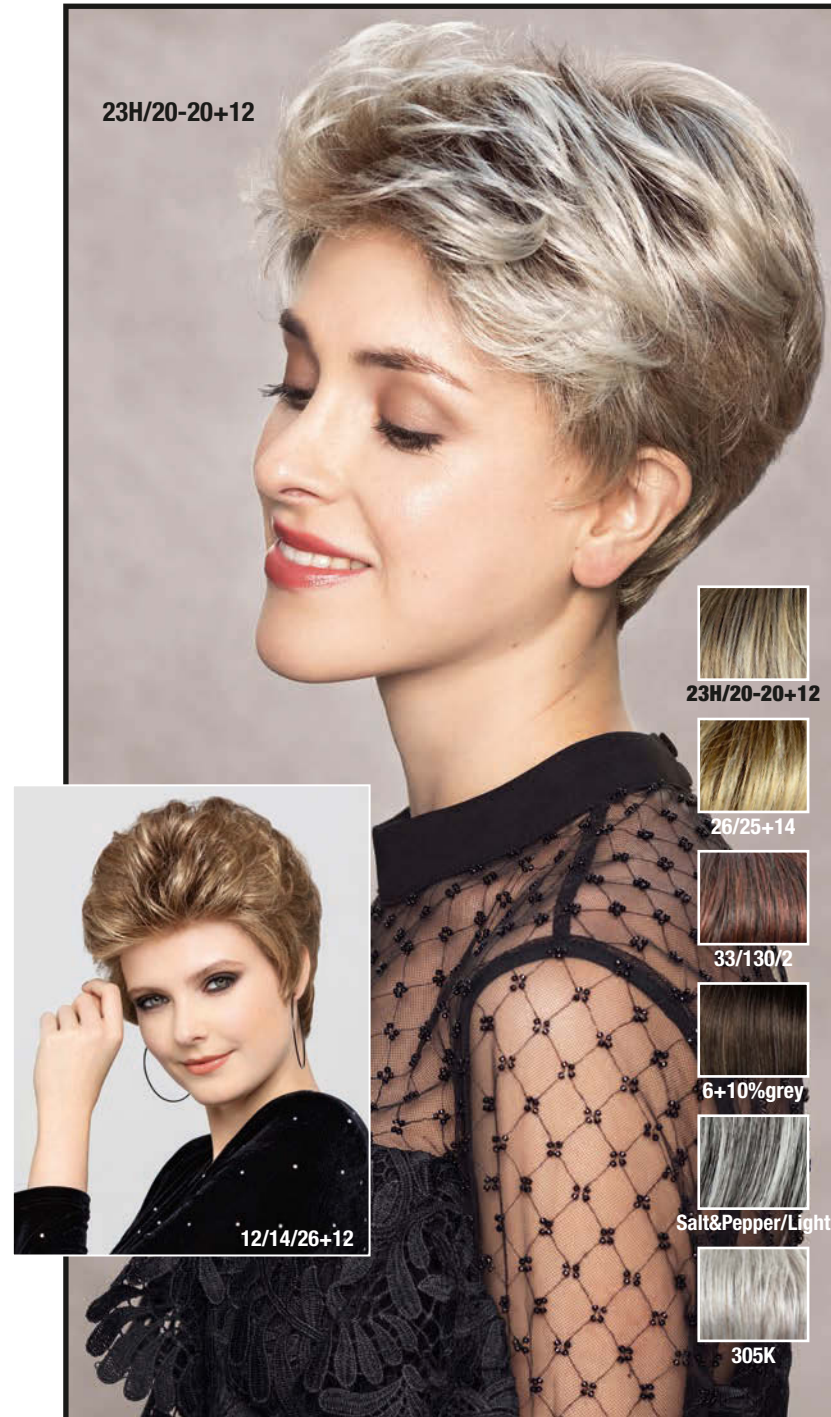

High End Star ★★★★★ +LF

23H/20-20+12

- 4/6
- 8/6/27
- 10/16/27+10
- 12/14/26+12
- 14/88+12
- 25/23+12
- 23H/20-20+12
- 26/25+14
- 33/29/27+6
- 33/130/2
- Spotlight Red*
- 6+10%grey
- 38/Light
- Salt&Pepper/Light
- 101/14-14+12
- 305K
- 60