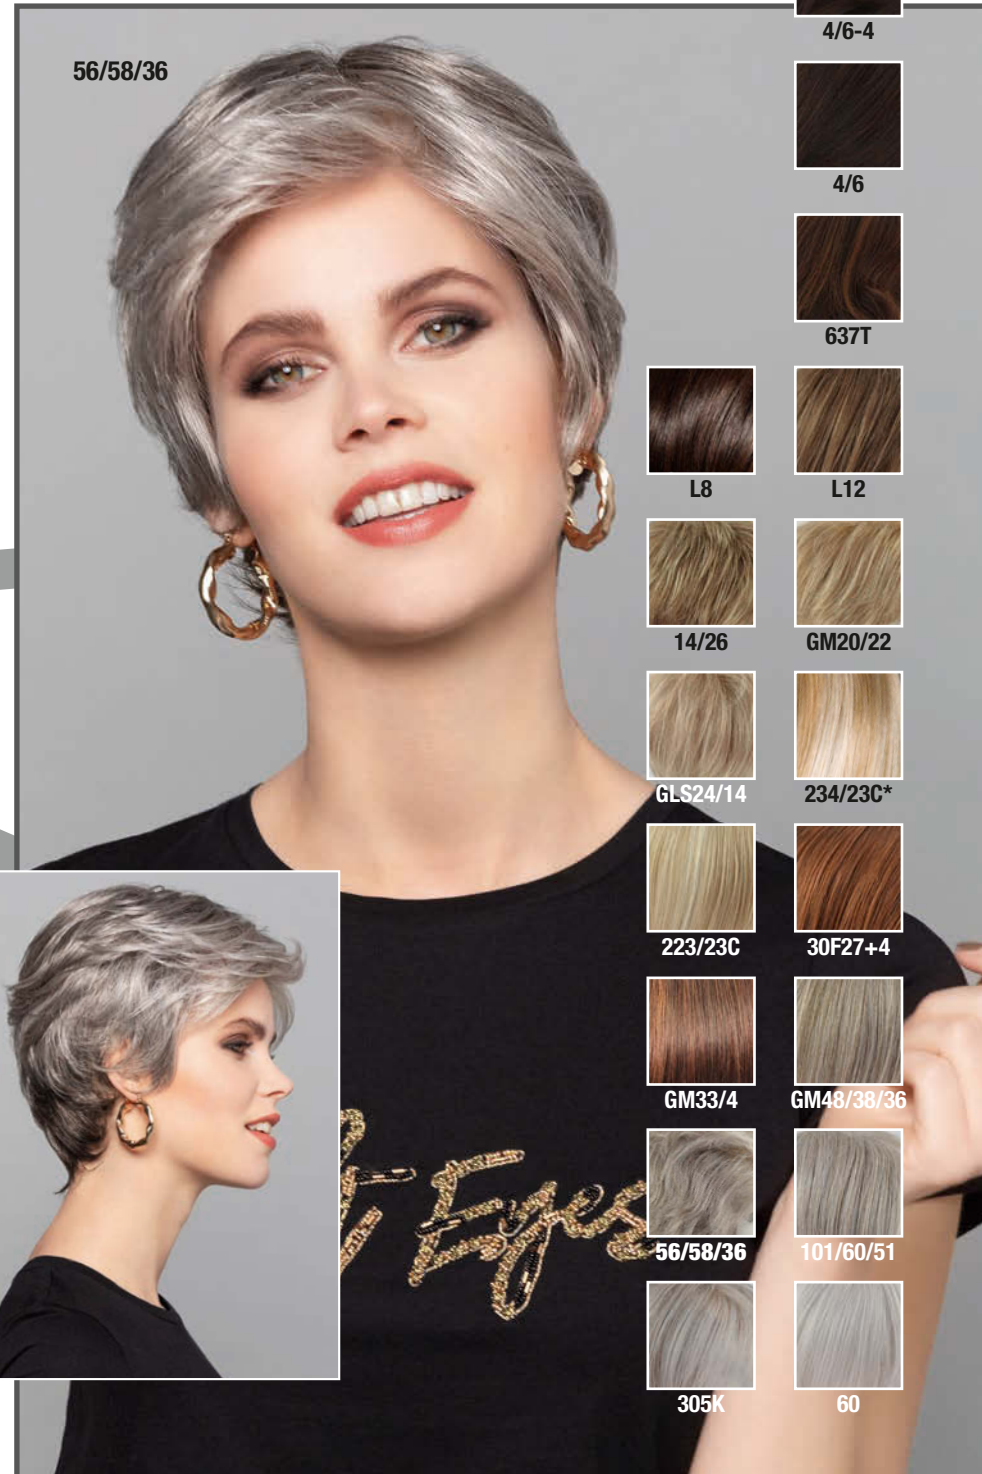

Xenia Mono Deluxe Lace *****+LF

56/58/36

- 4/6-4
- 4/6
- 637T
- L8
- L12
- 14/26
- GM20/22
- GLS24/14
- 234/23C*
- 223/23C
- 30F27+4
- GM33/4
- GM48/38/36
- 56/58/36
- 101/60/51
- 305K
- 60

75