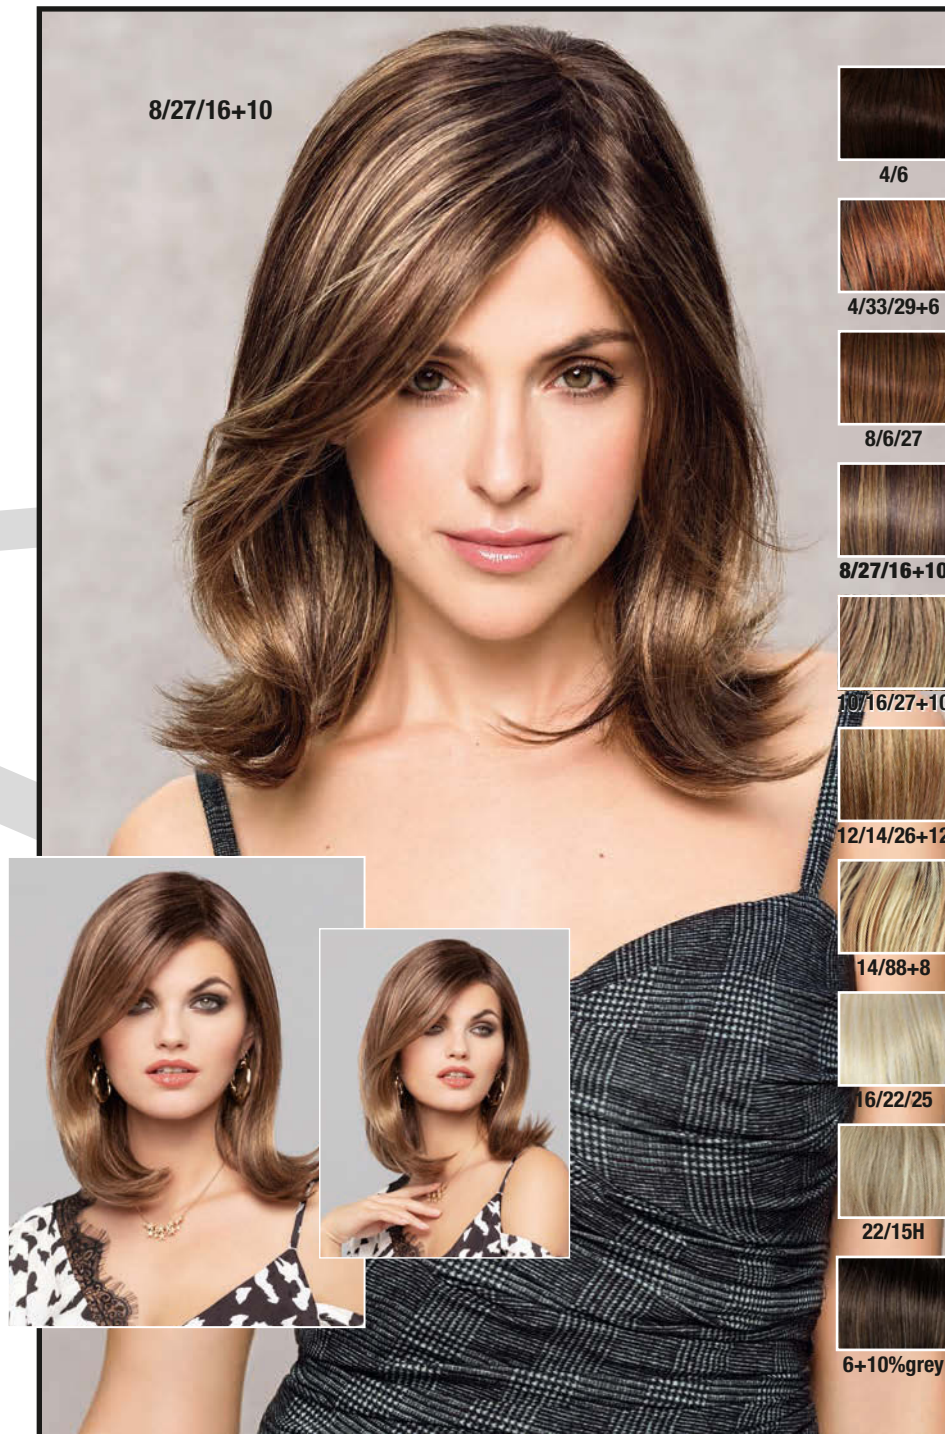

High End Como Lace Short ★★★★★ +LF

8/27/16+10