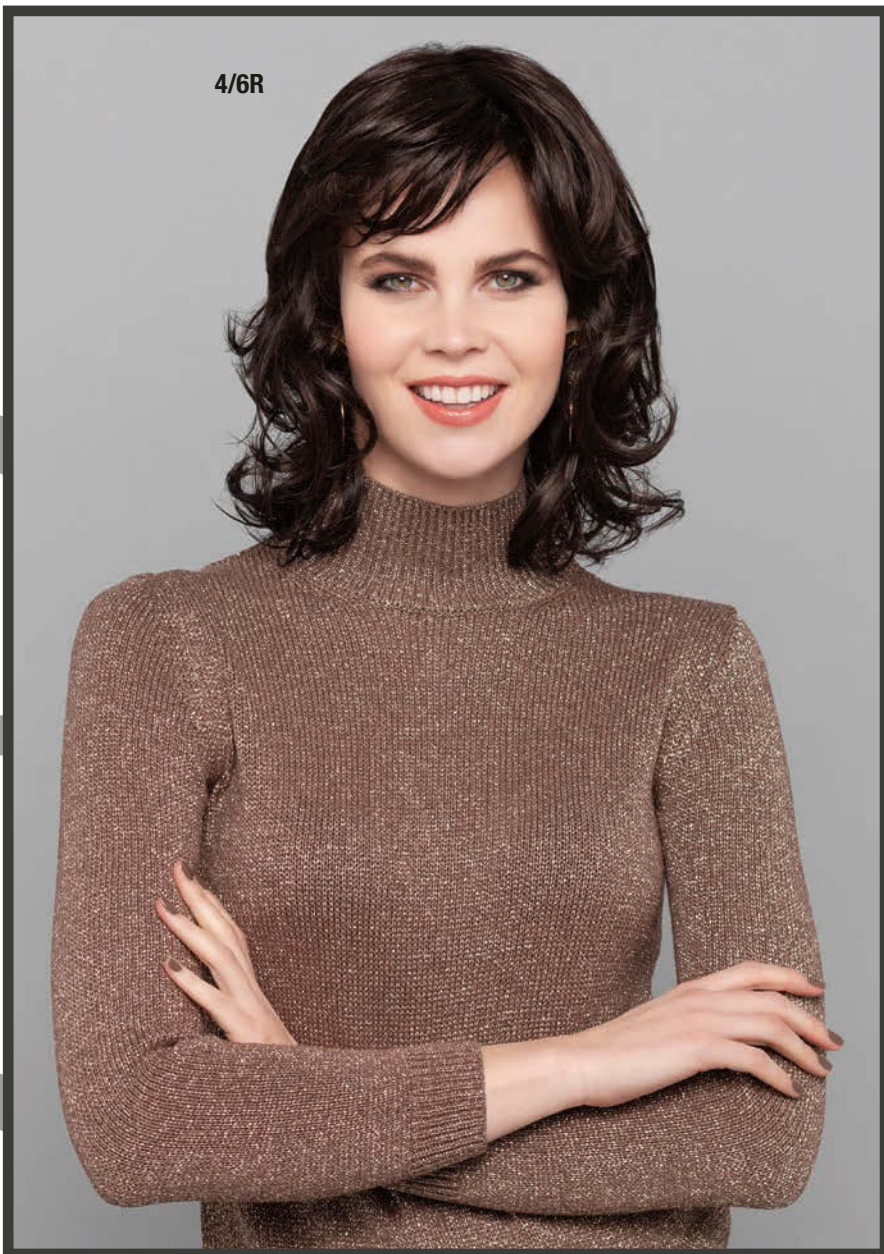

Celebrity ***

1B, 4/6R, 637T, R14/88+8, 14/88, L22, 33/32C

Celebrity Mono Lace ****+LF

1B, 4/6R, 637T, R14/88+8, 14/88, 15/25/30+8 L22, 56

*Solange Vorrat reicht!/While stocks last!

1B

4/6R

637T