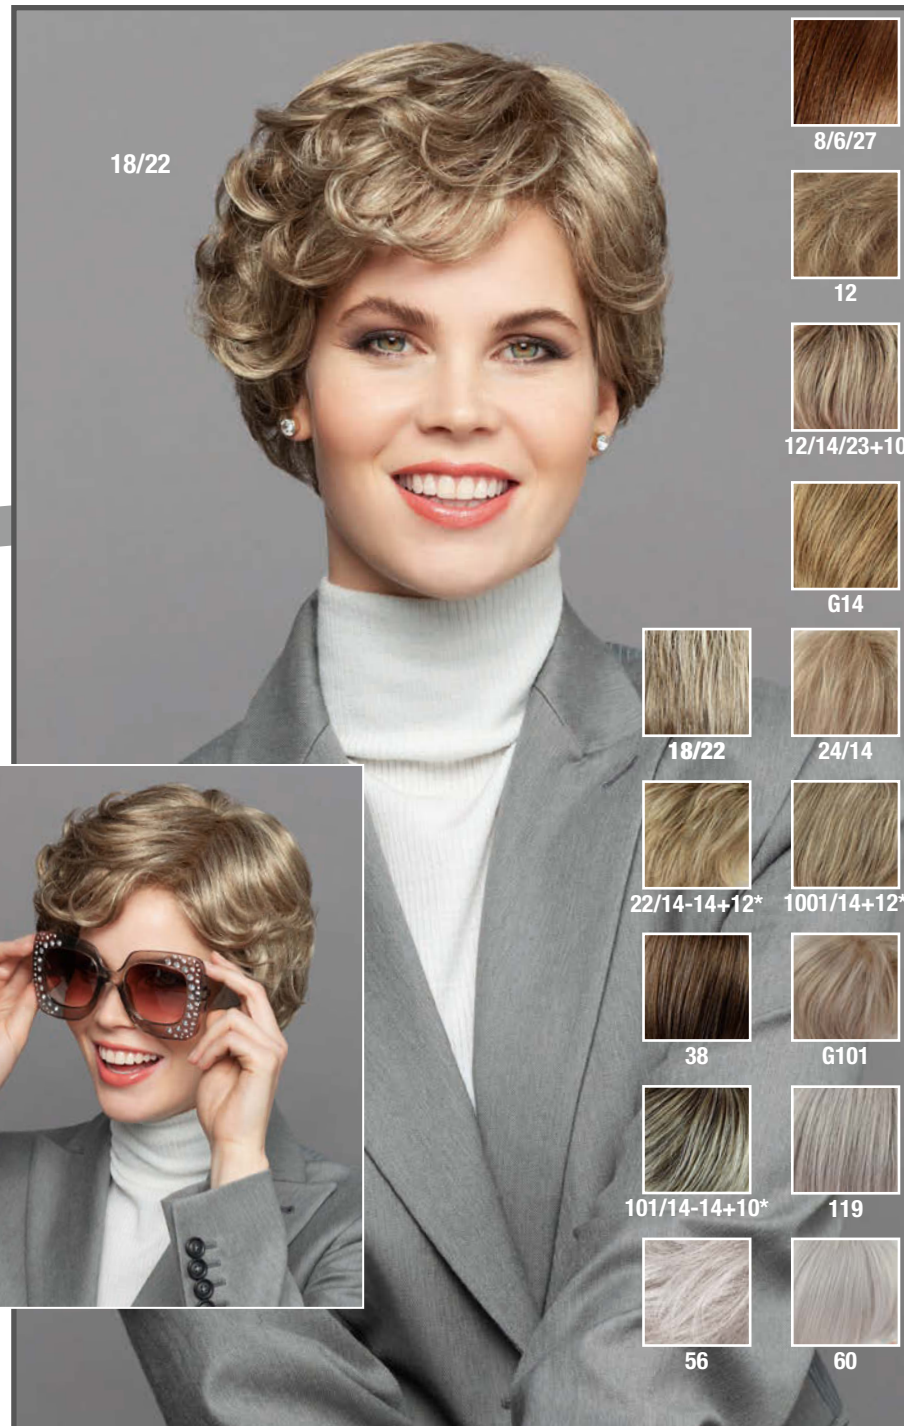

New Perfect Lace *****+LF

(Größe/Size: ca 52 cm)

4/6

8/6/27

12

12/14/23+10

G14

18/22