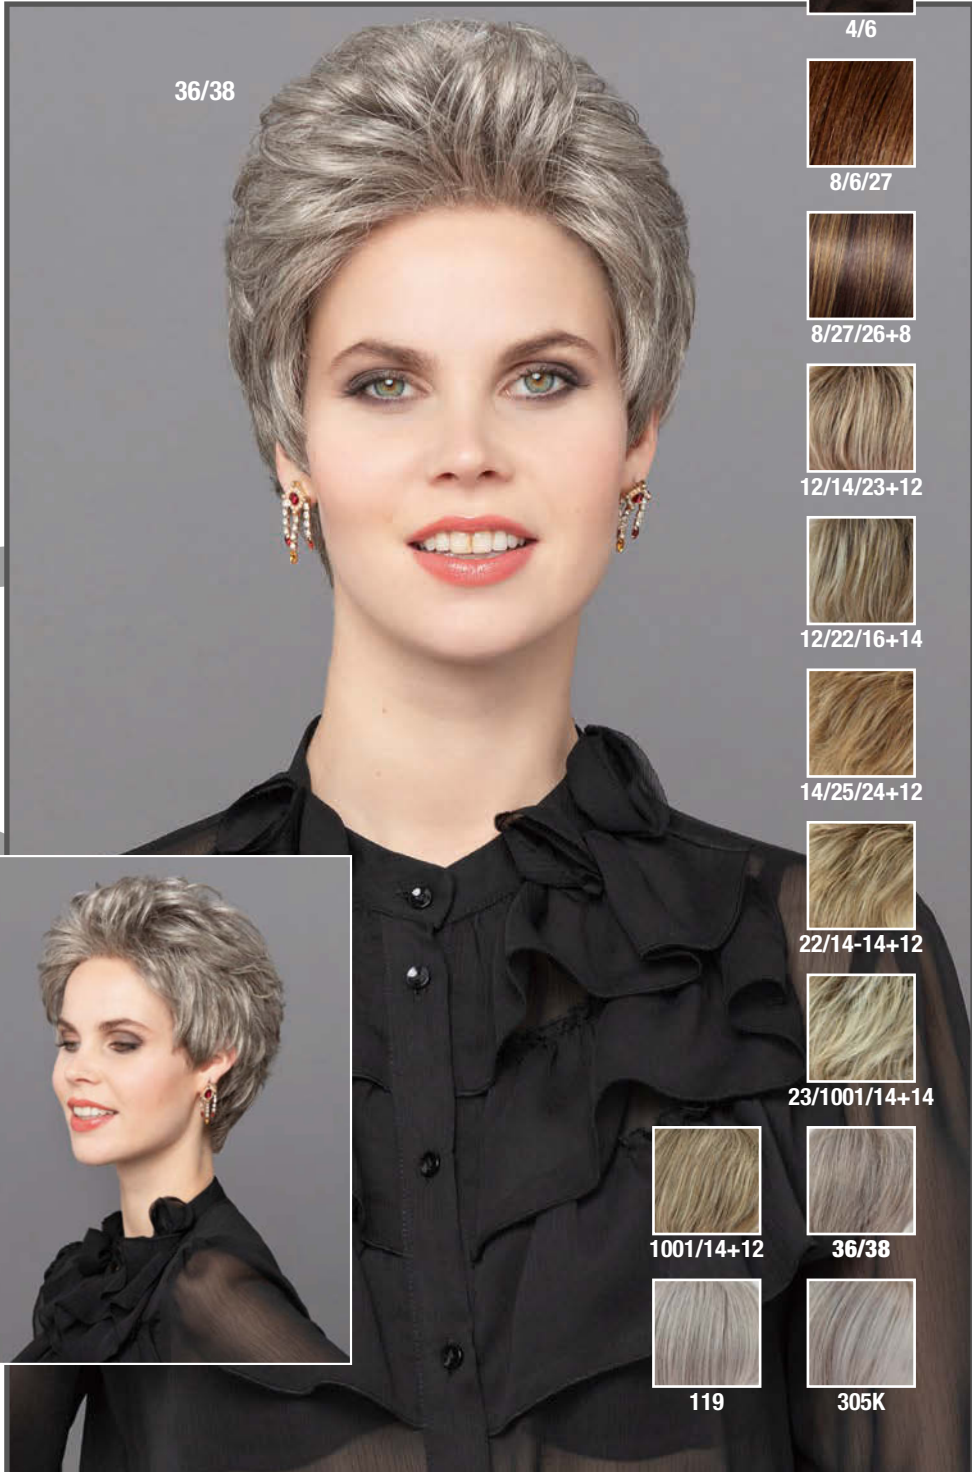

25/23+12

33/29/27+6

Salt&Pepper

38/48+8

60

New Nova Mono Lace ***+LF**

36/38

4/6