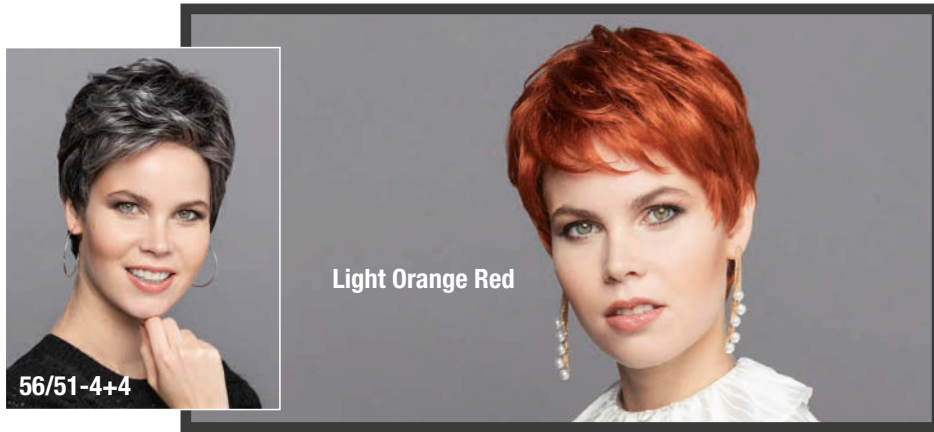

Ginger Lace ***+LF

1B, 4, 27/4-4, L8, 8/14, L12, 12/26, 12/23, 14/26, 20/25-14, 24/22/27+6, 23/22+14, 26/25, 1001-23+14, 29/33-6, 33/130/2, 29/133-130+33, Spotlight Red, **Light Orange Red**, 6+10%grey, **56/51-4+4**, 511T, 60/56-51, 38, 56/58/36, 305K, 1001+6(Root), 51/60, **1001rooted**, 60
Special Edition: 135/4-2, 12/8-4, 1001/22-6+6, 1001/22-10+10, 88/22+16, 23/14-10+12, 88/25-12+12, 1001/25-12+12

Ginger Mono Lace ****+LF

1B, 4, 27/4-4, L8, 8/16+2(ab/from 03.2020), 8/14, L12, 12/26, 12/23, 14/26R, 20/25-14, 23/22+14, 24/22/27+6, 26/25, 713, 1001-23+14, 60/23, 29/33-6, 33/130/2, 29/133-130+33, Light Orange Red, Spotlight Red, 6+10%grey, 56/51-4+4, 511T, 60/56-51, 38, 61-38+12, 56/58/36, 305K, 1001+6(Root), 51/60, 1001Rooted, 60

Ginger Mono Lace Deluxe ****+LF

1B, 4, 27/4-4, L8, 8/14, L12, 12/23, 14/26R, 20/25-14, 23/22+14, 24/22/27+6, 26/25, 713, L22+4, 1001-23+14, 60/23, 29/33-6, 33/130/2, 29/133-130+33, 6+10%grey, 56/51-4+4, 511T, 60/56-51, 61-38+12, 38, 38/Light, Salt&Pepper/Light, 51/60, 56/58/36, 305K, 1001+6(Root), 1001rooted, 60

Ginger Small Lace ***+LF

4, L8, 27/4-4, 12, 12/23, 12/26, 14/26R, , 23/22+14, 60/23, 26/25+14, 29/33-6, 33/130/2, 511T, 51/60, 56/58/36, 6+10%grey*, N305K, 60

Ginger Mono Lace Small ****+LF (Ø ca. 53cm)

1B, 4, 27/4-4, L8, 8/14, L12, 12/26, 12/23, 14/26R, 20/25-14, 23/22+14, 24/22/27+6, 26/25, 713, 1001-23+14, 60/23, 29/33-6, 33/130/2, 6+10%grey, 56/51-4+4, 511T, 60/56-51, 38, 61-38+12, 56/58/36, 305K, 51/60, 1001Rooted, 60

Ginger Mono Lace Deluxe Small ****+LF

Größe/Size: ca. 53 cm

1B, 4, 27/4-4, L8, 8/14, L12, 12/23, 14/26R, 20/25-14, 23/22+14, 60/23, 26/25, 713, 29/33-6, 33/130/2, 38, 511T, 56/58/36, 305K, 51/60, 60

Ginger Large Lace ***+LF Größe/Size: ca. 57,5 cm