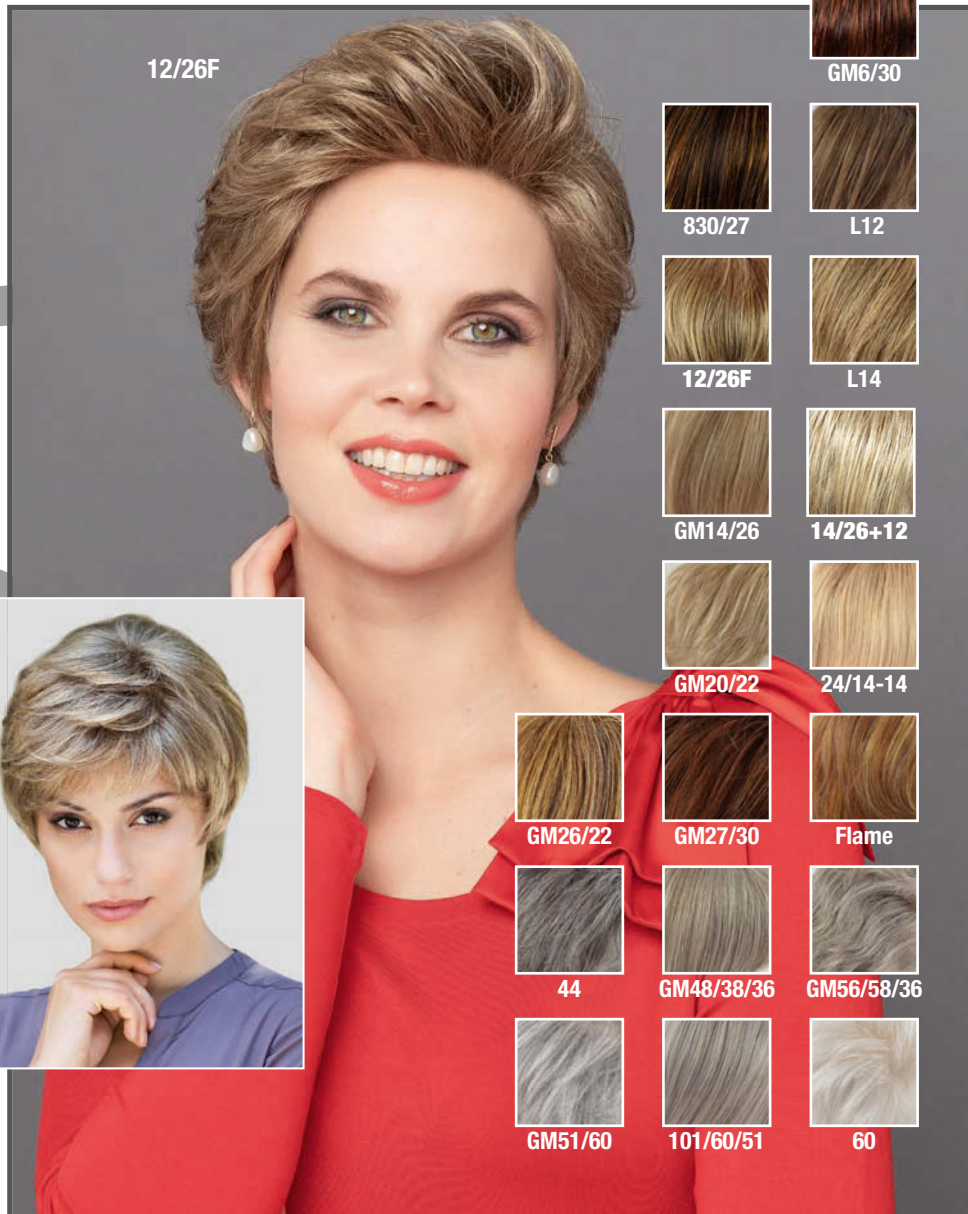

Carol Mono Lace Large *****+LF

(Größe/size: ca. 57,5 cm)

GM4/6, GM6/8, GM6/30, 830/27, 12/26F, L14, GM14/26, 14/26+12, GM20/22, 24/14-14, GM48/38/36, GM56/58/36, GM51/60

12/26F