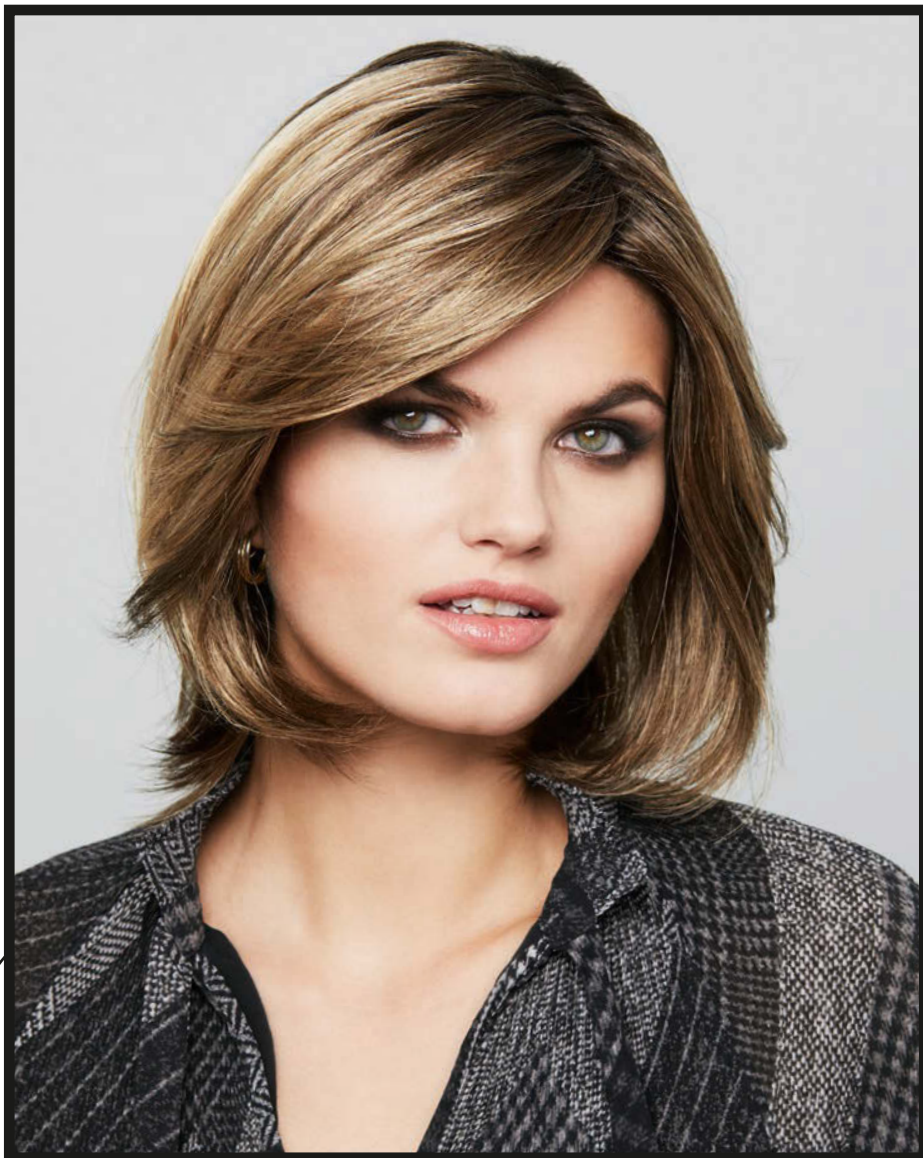

Mary Mono Lace Small *****+LF Größe/size ca. 52 cm

Mary Mono Lace Large *****+LF Größe/size ca. 58 cm

Mary Mono Lace *****+LF

4/6, 8/27/16+10 (light chocolate mix), 8/29/130 (terracotta gold),
8/30/29 (terracotta), **12/14/26+12 (dark vanilla root)**, 14/20/25R (honey mix), 20/27/22H+8
(caramel root), 20R22H+14 (danish blond root), 22H/22+12 (champagne root), 23/25+12
(golden blond mix), 23A/26 (new swedish blond), 29+33 (light terracotta gold root), 33/130/2

*Solange Vorrat reicht!/While stocks last!