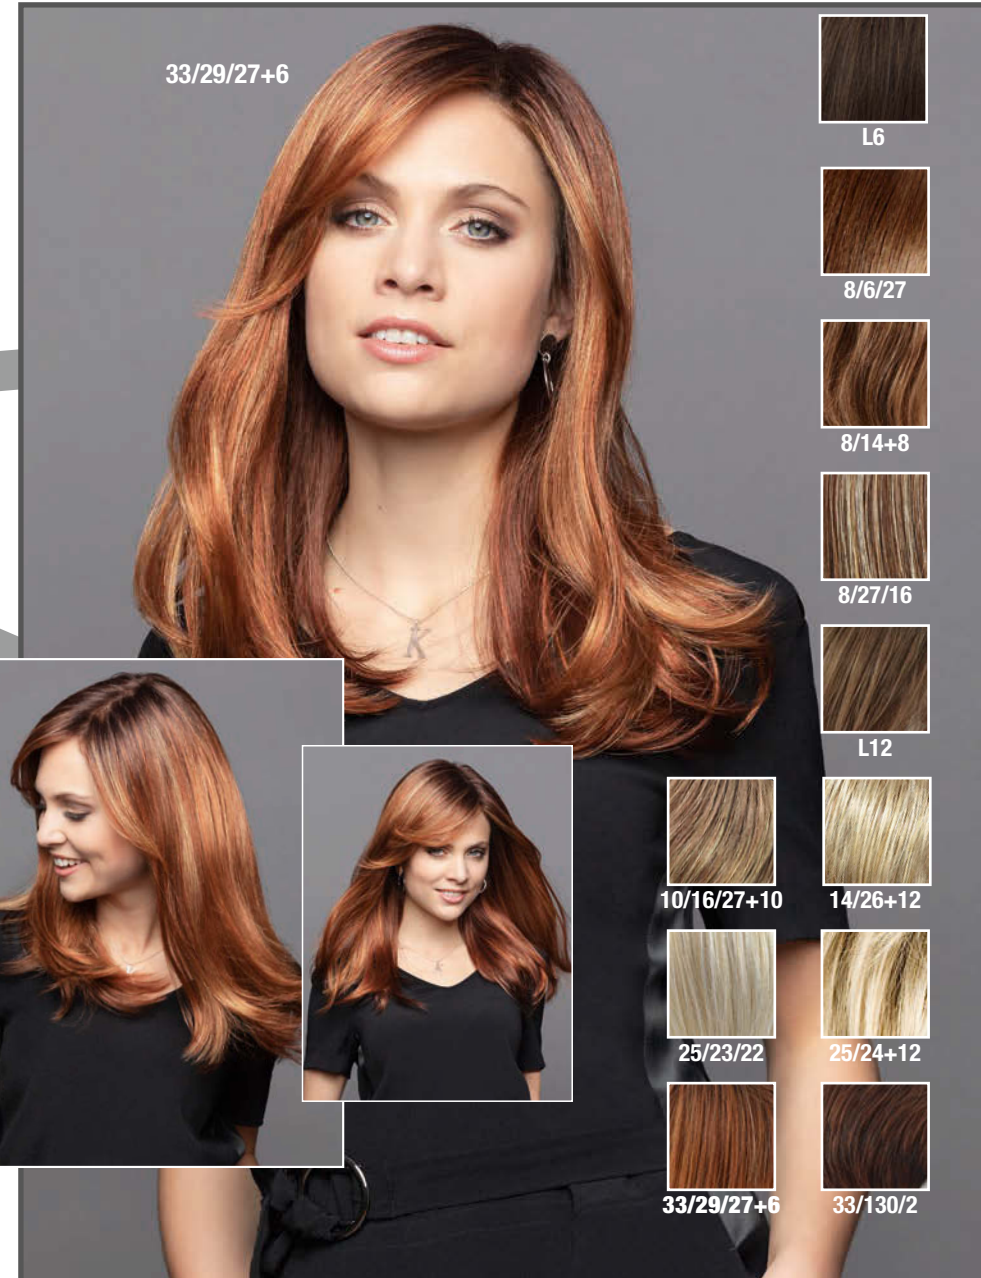

Pauline Mono Lace ****+LF

1B*, 4/6, L6, 8/6/27, 8/27/16*, L12, 10/16/27+10, 14/26+12, 25/24+12, 33/29/27+6

1B

4/6

L6

8/6/27

8/14+8

8/27/16

L12

10/16/27+10

14/26+12

25/23/22

25/24+12

33/29/27+6

33/130/2