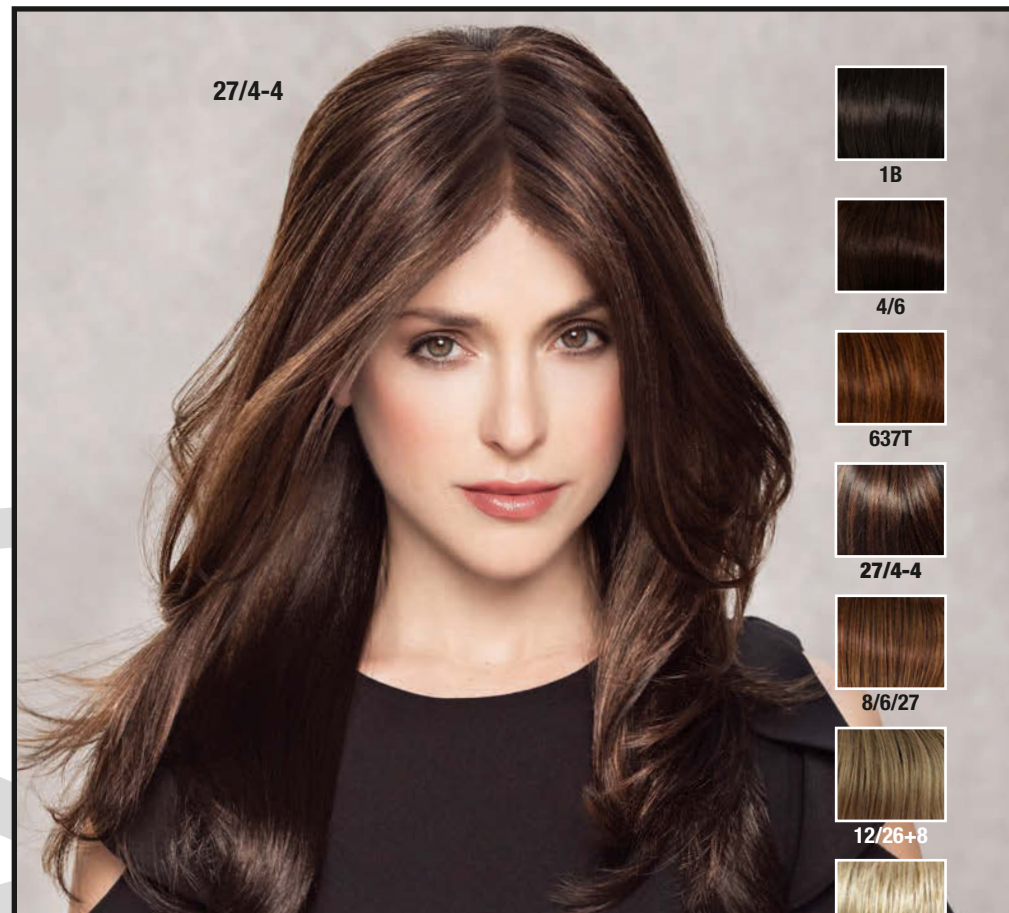

14/88+12

22/15-14

33/29/27+6

60/56-51

61-38+12

60

Power Mono Lace Deluxe ★★★★★ +LF

27/4-4