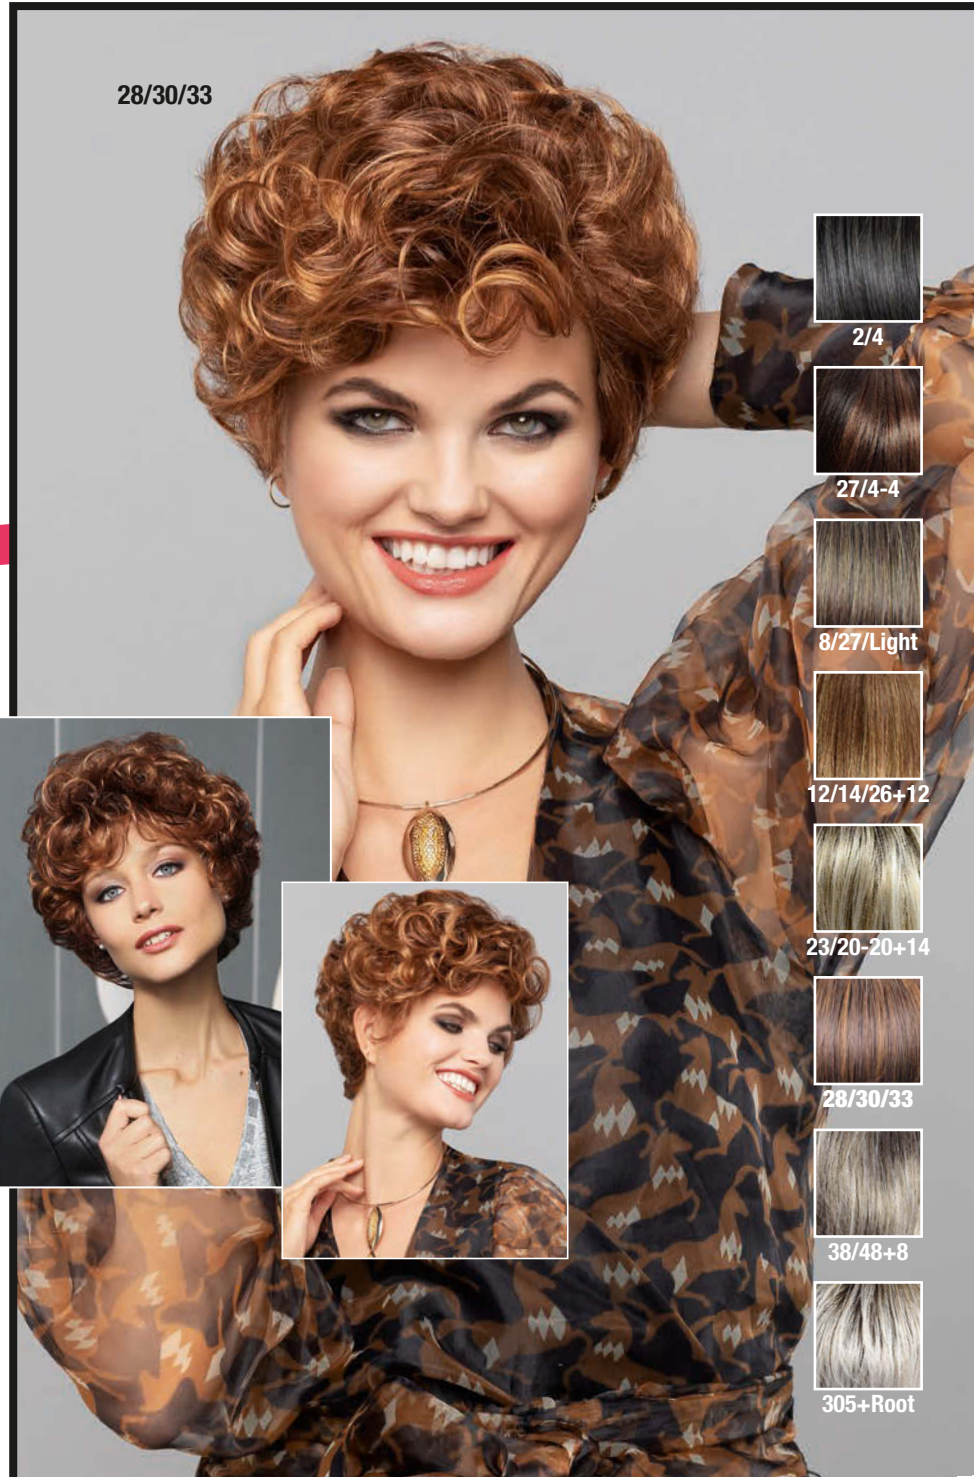

Long Classic Lady ** (Länge/length: ca. 12 cm)

28/30/33

2/4

27/4-4

8/27/Light

12/14/26+12

23/20-20+14

28/30/33

38/48+8

305+Root