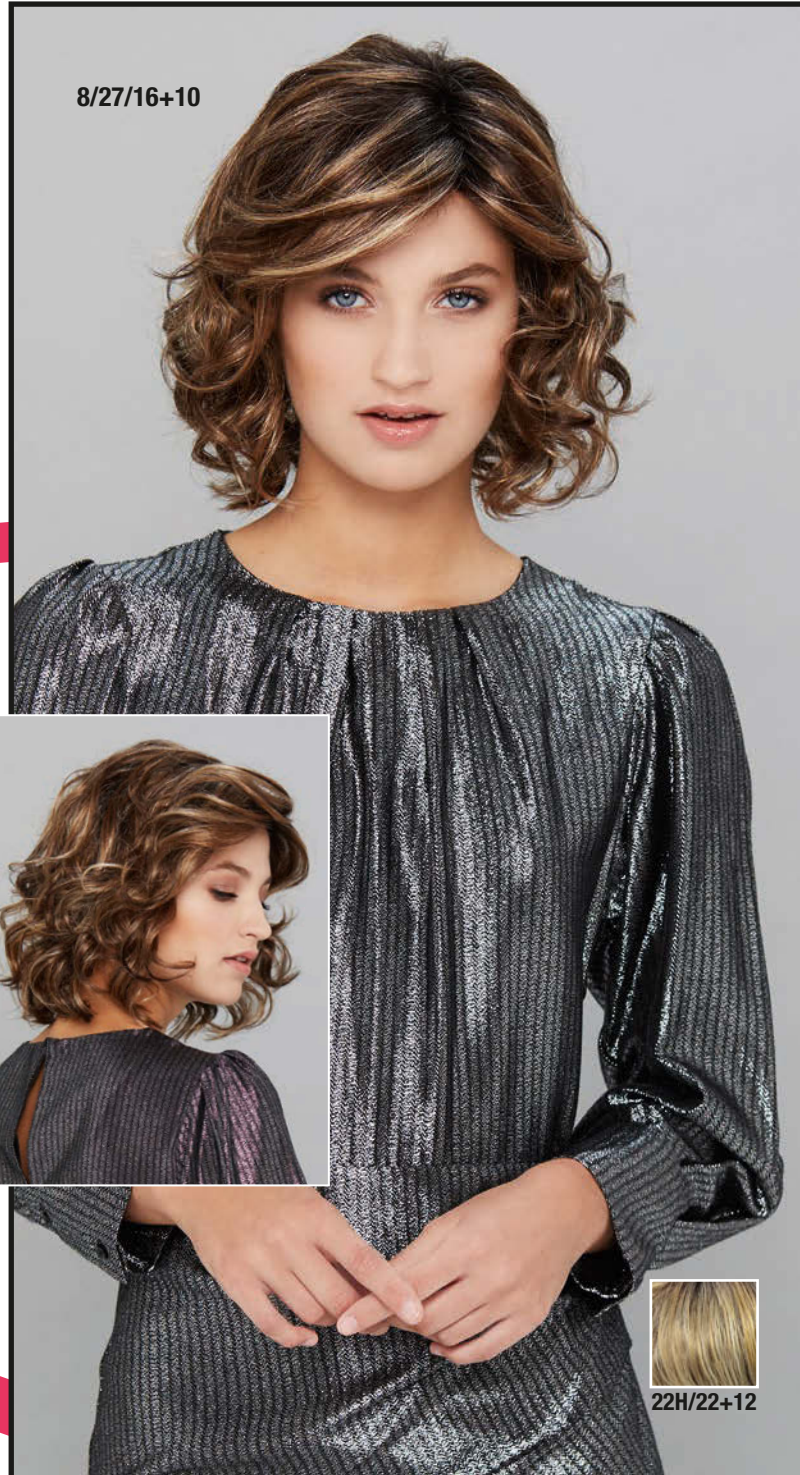

Minou Lace ***+LF

8/27/16+10

1B

2/4-33

4/27R

637T

8/29/130

8/27/16+10

10/16/27+10

12/25/27+12

20R/22H+14

22H/22+12

23/25+12