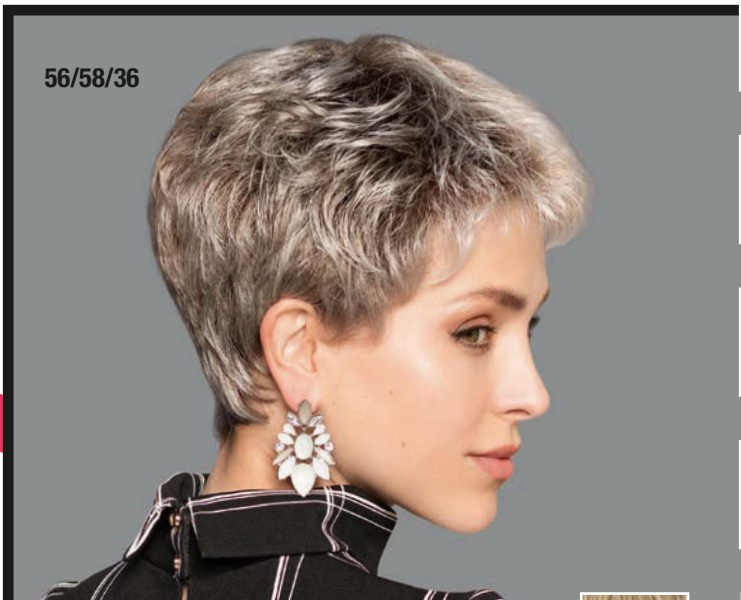

Club B Young **

(Größe/size: ca. 55 cm, Länge/length: ca. 55 cm)

1B, 4/6, 27/4-4, 4/33/29+6, 10/16/27+10, 12/14/26+12, 14/25/24, 30/33-R9, Spotlight Red, 101/20+12 (Smoky Grey)

*Solange Vorrat reicht!/While stocks last!