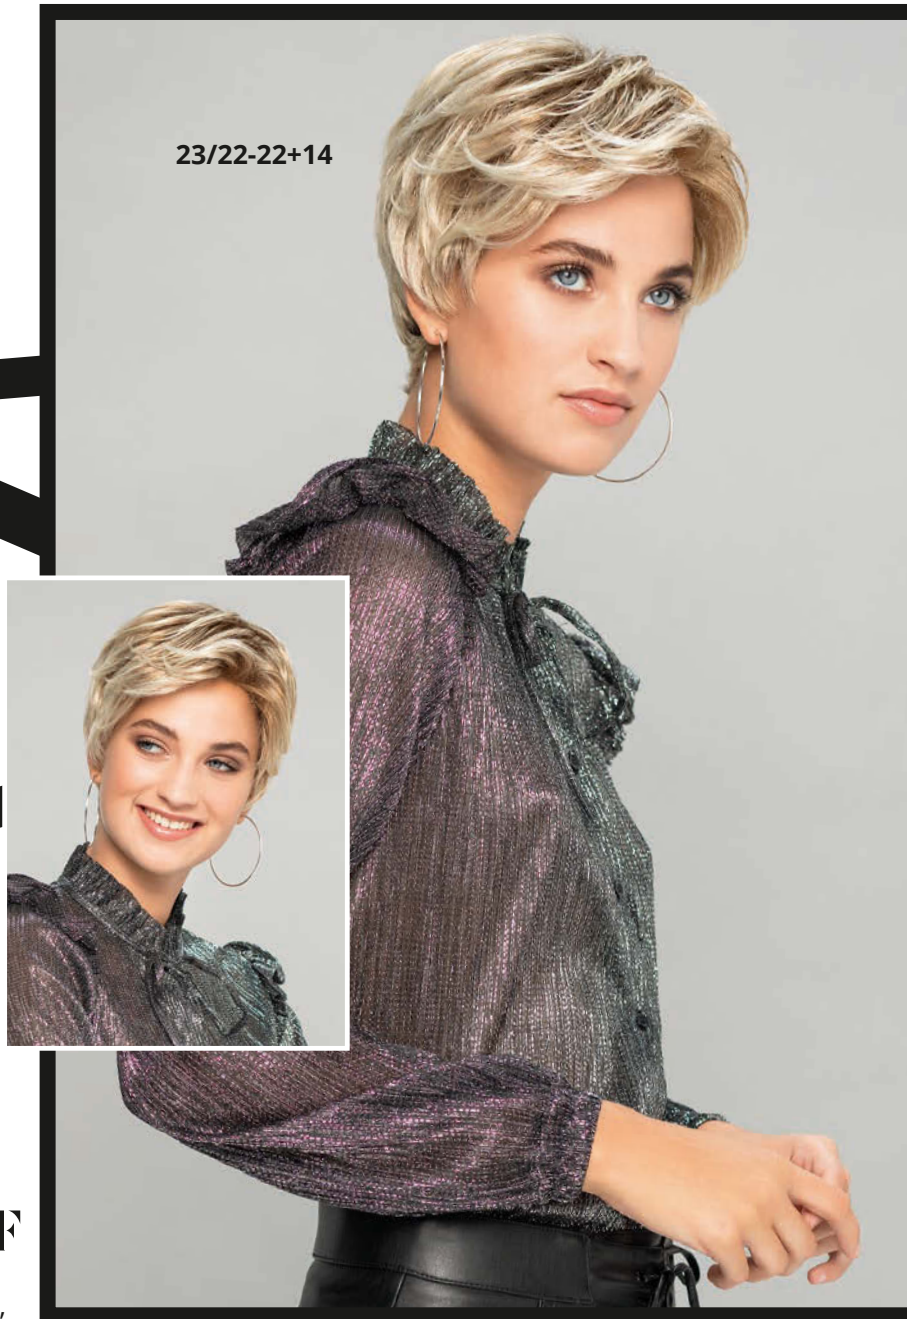

Kiss Mono Deluxe *****

8/6/27, 8/27/16+10, 10/16/27+10, 12/14/26+12, 16/23+12,
20/25-14, 22/15-14, 22/25-12+12, 23/22-22+14, 1001-23+14, 24/22/27+6,
33/29/27+6, 56/51-4+4, 305K, 60/56-51, 61-38+12, 1001+6(Root), 60

23/22-22+14