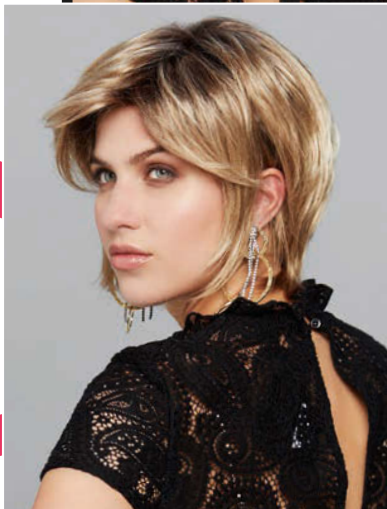

Kellie Mono ****