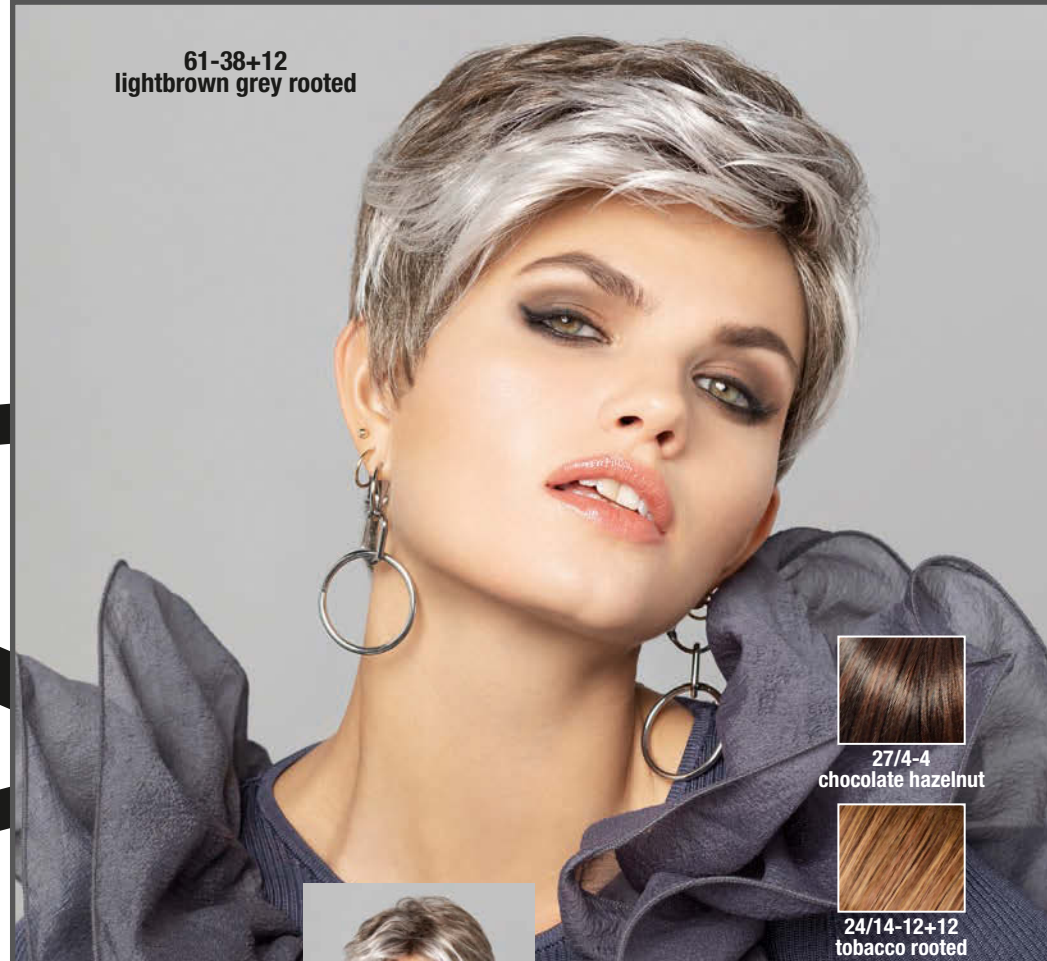

61-38+12
lightbrown grey rooted

27/4-4
chocolate hazelnut

24/14-12+12
tobacco rooted

24/16-14+12
sand mix rooted

88/22+16
platinum blond rooted

33/130/2

61-38+12
lightbrown grey rooted

60/56-51
light salt&pepper grey