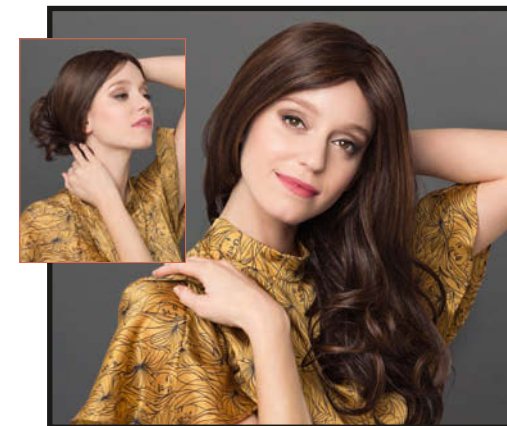

Cosmo Cocktail Lace Large ***+LF Weft - Mono Part + Lace Front / Size ca. 58 cm

1B, GM2-6, GM4-8, GM8-10, 14/26+12,
14/88+8, 14/88M*, 15/25/30+8, L1621S+,
24/22+12, 30F27+4

Cosmo Angel Special ***

27/4-4, 8/6-6, 24/25/12+12, 23/14-14,
1001-23+14, 29/133-130+33