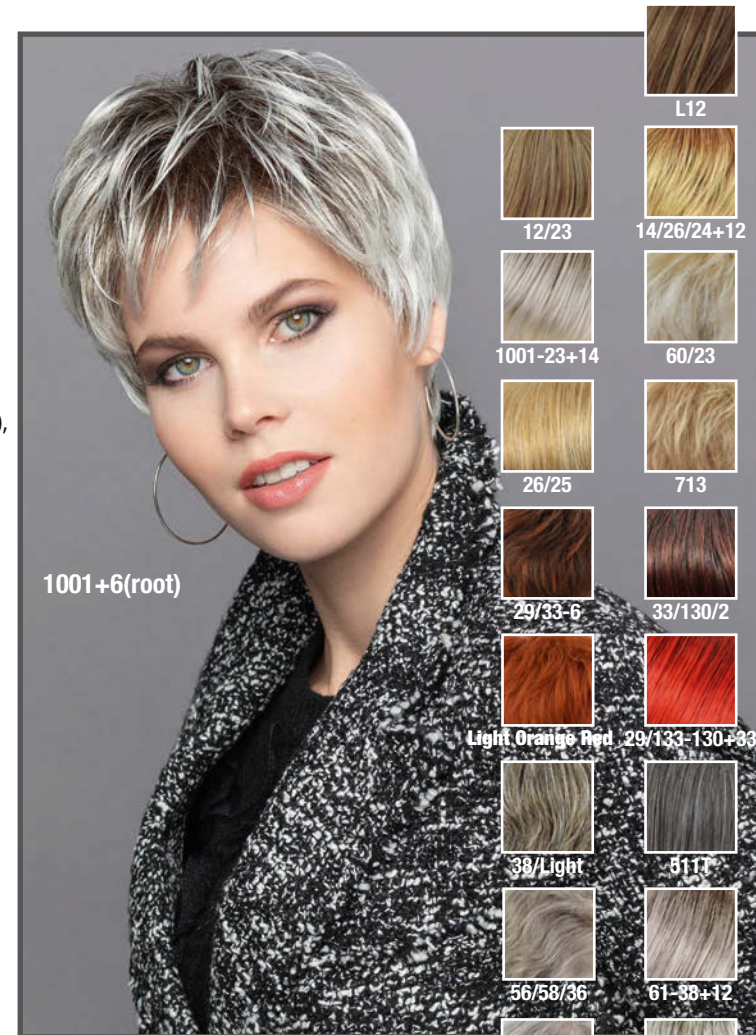

Ginger Mono Lace Deluxe Large ****+LF

Größe/Size: ca. 57,5 cm

4, 27/4-4, L12, 12/14/26+12, 12/23, 14/26/24+12, 23/22+14, 713, 28/31/26, 133/131V, 38/Light, 56/58/36, 305K, 1001rooted, 60

1001+6(root)

Light Orange Red, 29/133-130+33

*Solange Vorrat reicht!/While stocks last!