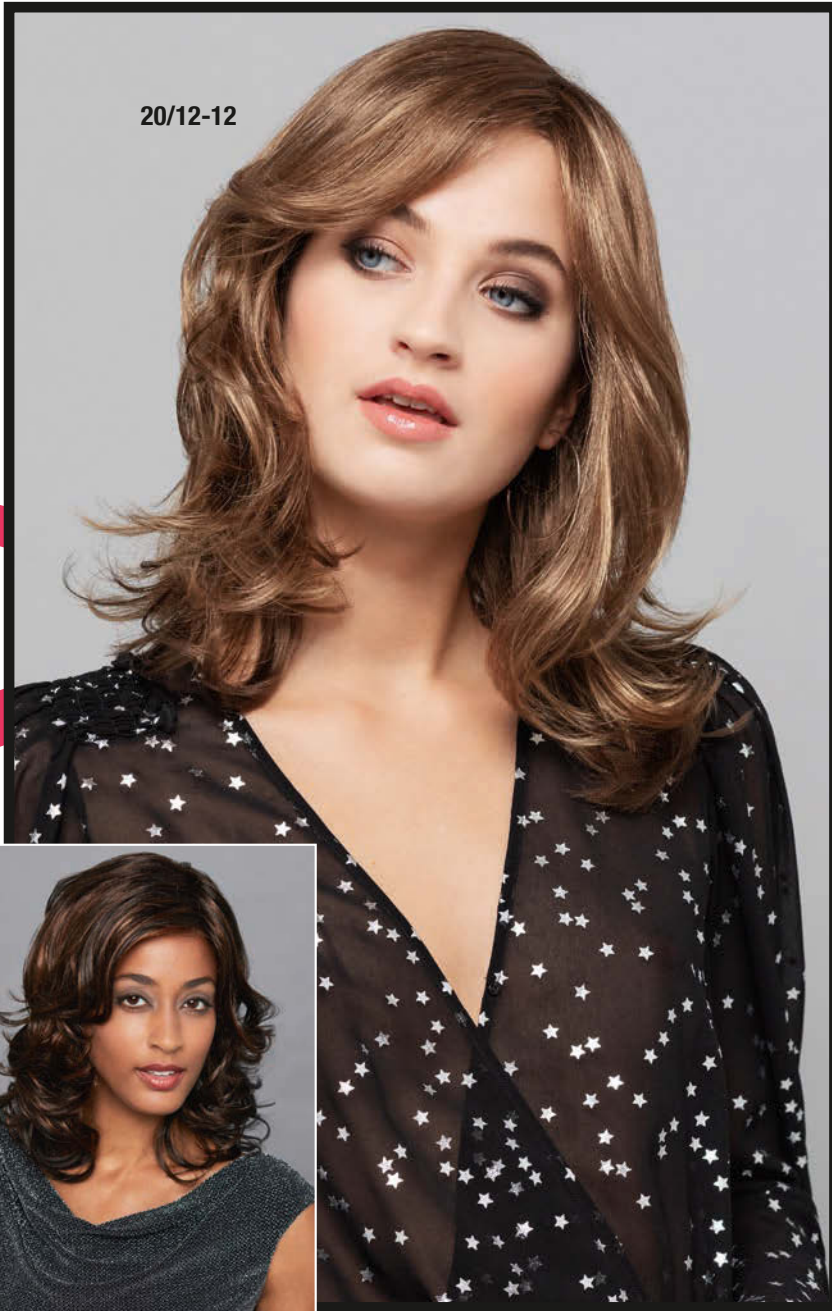

New Orange Red

27/4-4

GM

20/12-12

27/4-4

Modern Glamour *+LF**
(Länge/length: ca. 40 cm)

1B

4/6