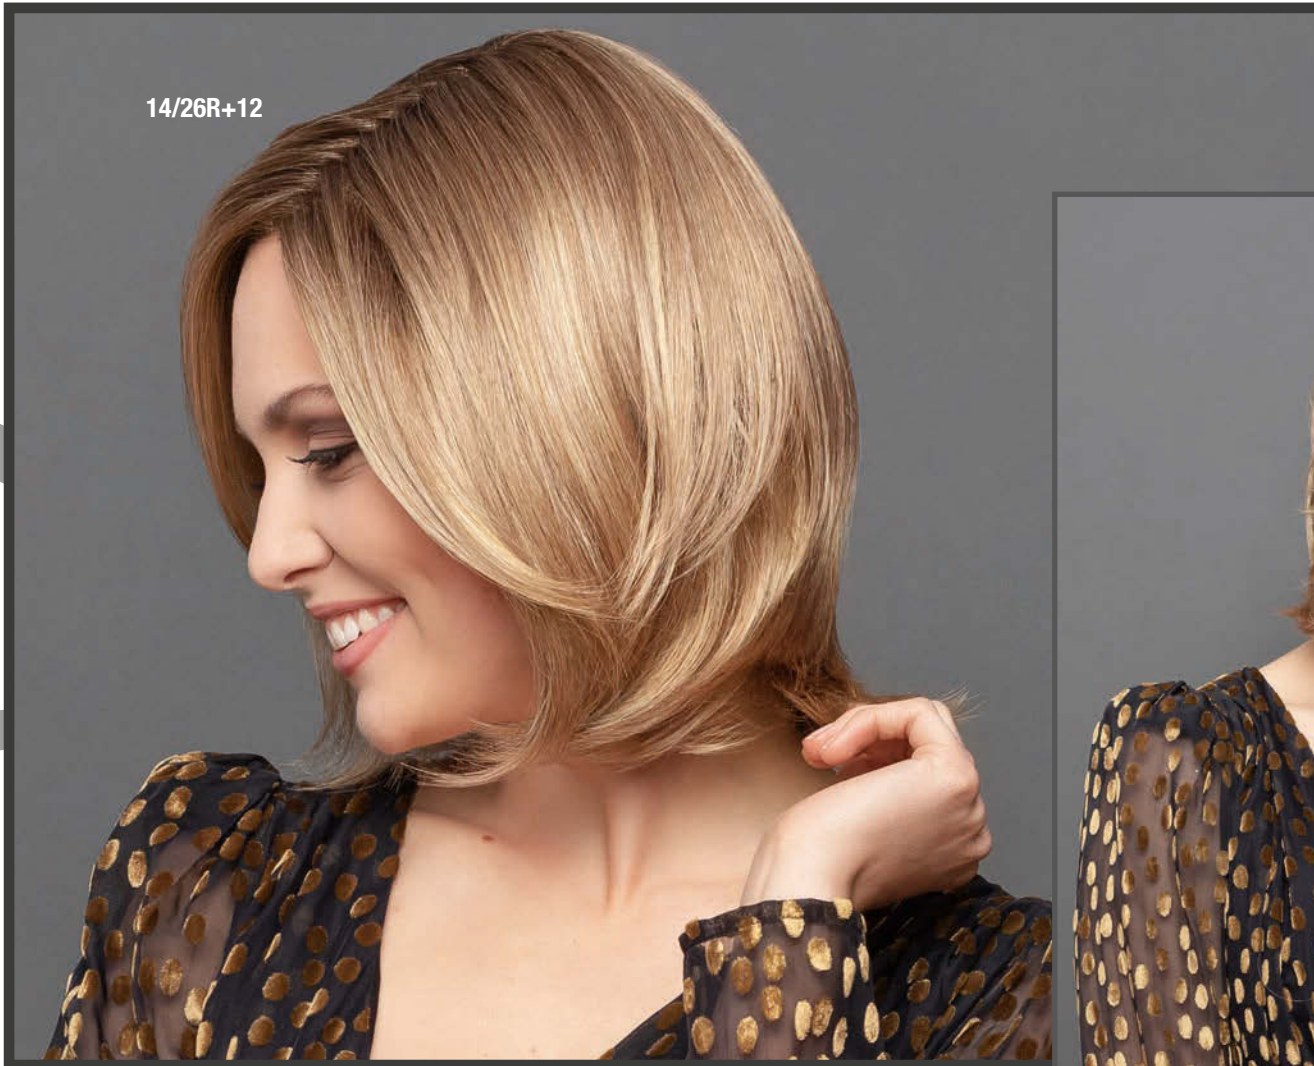

48/38/36

119

305K

Ashley Mono ****

4/6, 6/28F, 637T, 8/25R*, 12/26F+8, 14/26R, 14/26R+12, 20R/27+10, 26/23/25*, 263R+8, 30F27+4, 33/130R, 133V*

Ashley Mono Lace ****+LF

1B, 4/6, 637T, 8/25R*, 8/27F, 12/24+8 (Toasted Sesame), **12/26F**, L14/88, 24/18T, 263R+8, 26/23/25, 60/23, 30F27+4, 33/32C, 34, 36, 101/60/51, 305K