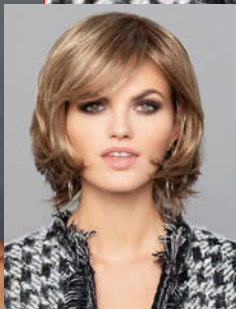

Play Mono Lace ****+LF

27/4-4, 8/6/27, 12/8-8, 12/14/26+12, 24/14-12+12, 20R/27+12, 1001/22-20+14, 1001/1B+14, 1002/131-133

Extra Play ***+SLF

4/6, 27/4-4, 20R/27+12, 24/14-12+12, 1001/1B+14, 1001/22-20+14, 1002/131-133, 66-4, Berry Grey

12/14/26+12
dark ash blond
rooted

Super Roma ***+SLF