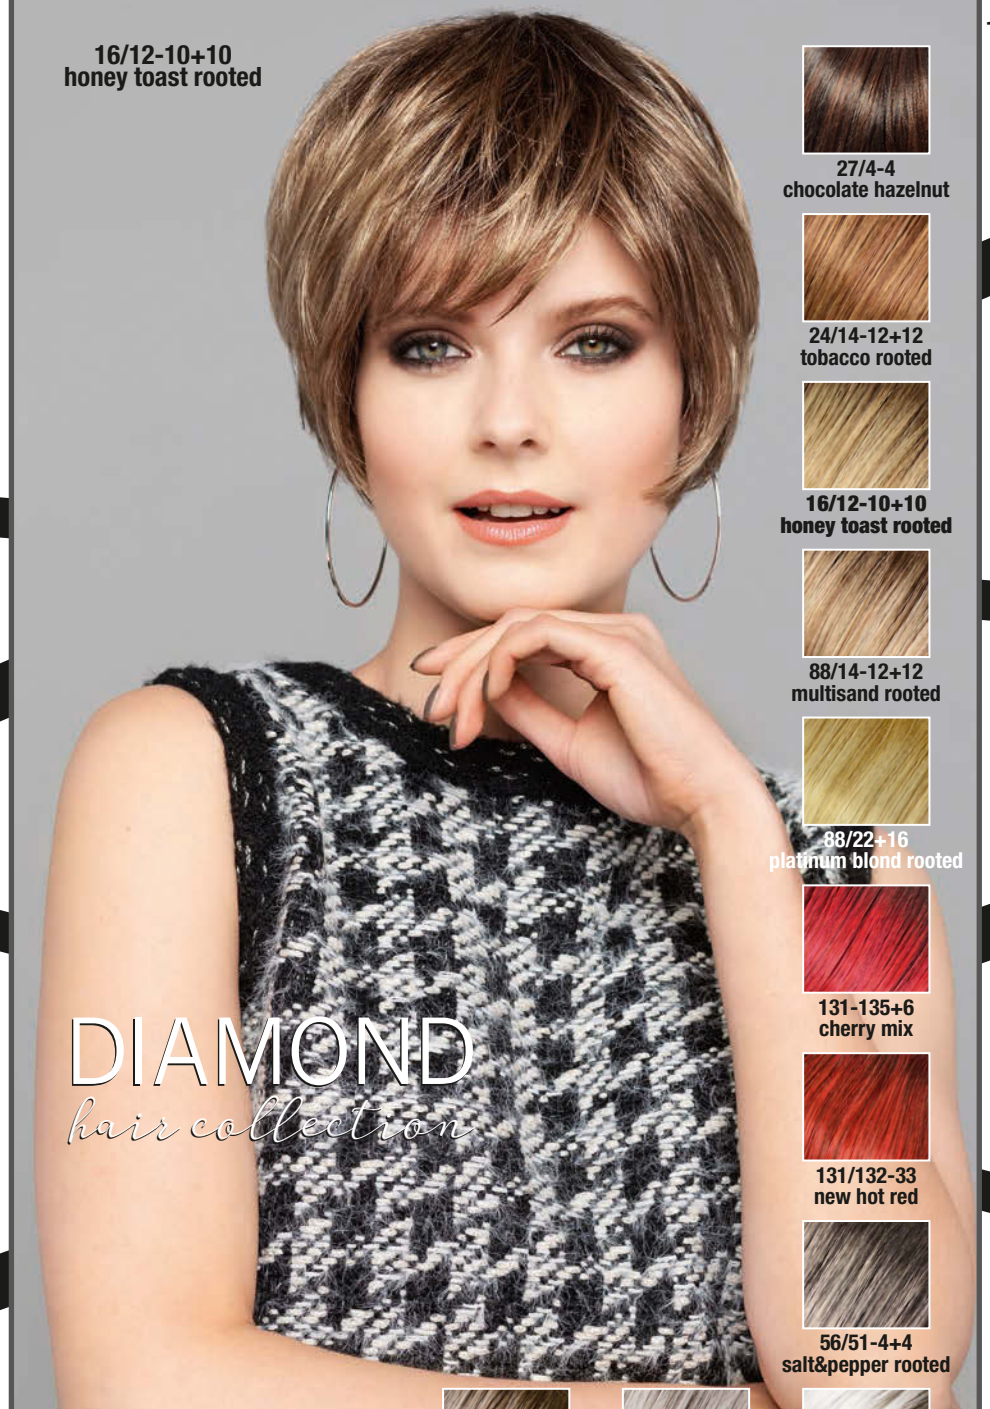

56/51-4+4
salt&pepper rooted

60/56-51
light salt&pepper grey

61-38+12
lightbrown grey rooted

16/12-10+10
honey toast rooted

27/4-4
chocolate hazelnut

24/14-12+12
tobacco rooted

16/12-10+10
honey toast rooted