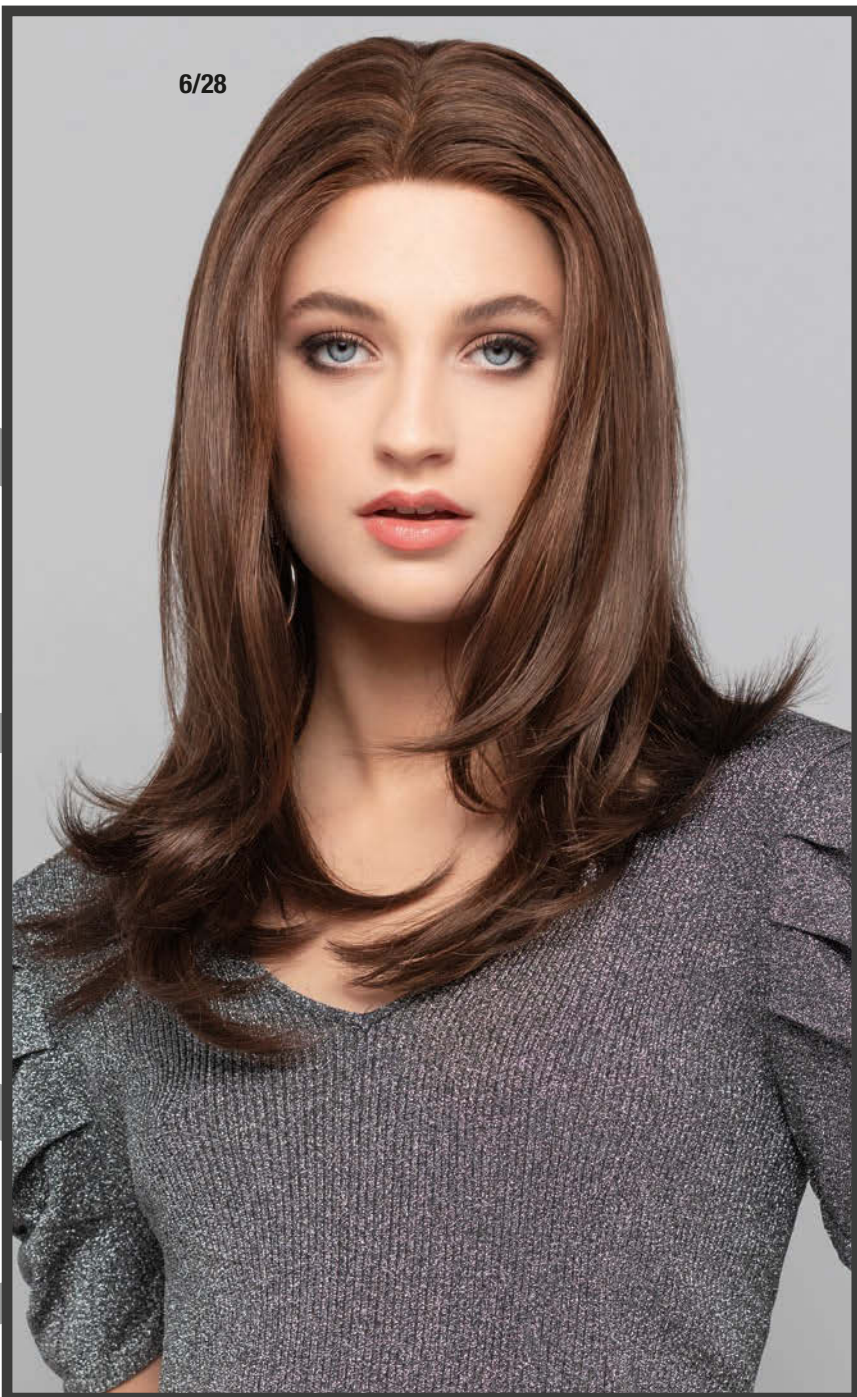

MH

6/28

Soho Chic ****+LF

4

4/130

6/28

6/8/28

T71/6

18/22/6

140/14/6

T32/6