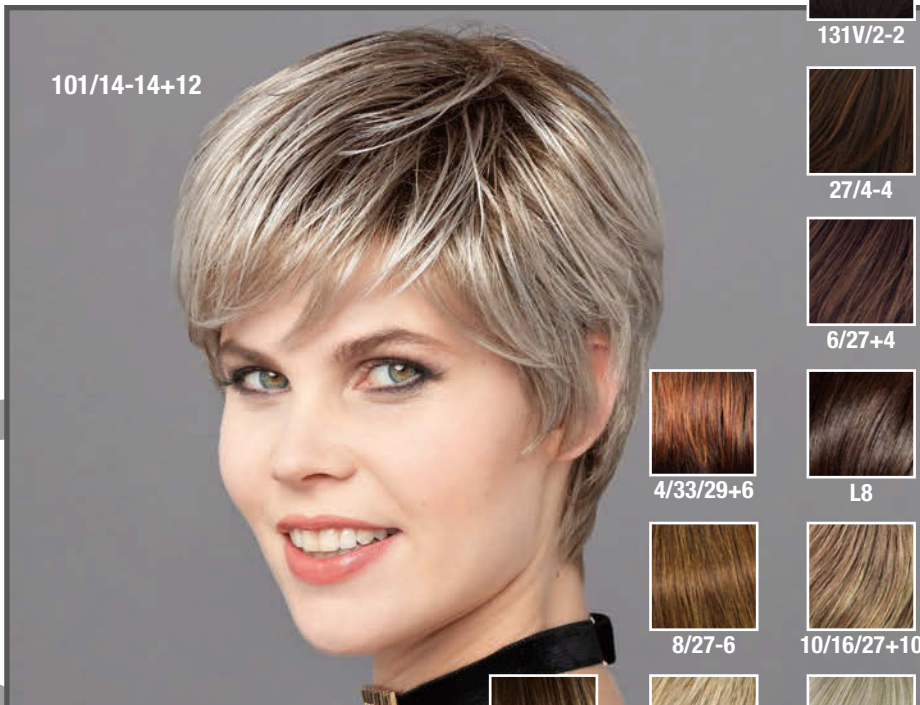

Giovanna Mono Lace **** +LF

4/8-6, 27/4-4, 4/33/29+6, 10/16/27+10, 14/25/24+12, 20/25-14, 23/22+14, 23/1001, 28/29-135, 56+6, N305K, Orange Red

4/8-6

131V/2-2

27/4-4

6/27+4

L8

10/16/27+10

4/33/29+6

8/27-6

14/25/24+12

20/25-14

28/29-135

101/14-14+12

N305K

Orange Red