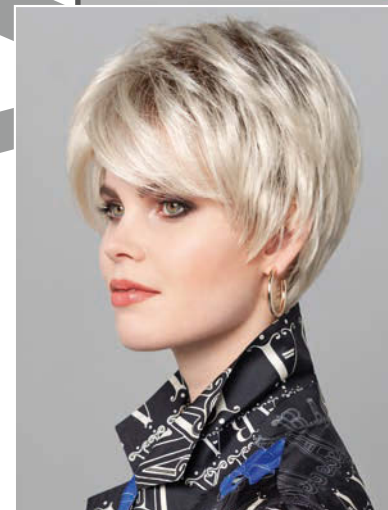

Leilah Mono Small *****+LF (Ø ca. 53cm)

4/6, 27/4-4, L8, 8/27-6, 10/16/27+10, 12/14/26, 20/25-14, 22/15, 23/22+14, 60/23, 119, Salt&Pepper

23/22+14

Salt&Pepper

119

24/22+12

Society Lace **+LF

4/6, 4/33/29+6*, 10/16/27+10, 12/14/26+12, 14/26R+12, 24/22+12, 25/23+12, 60/23, 33/130/2*, 33/29/27+6*, GL36/38, 305K, 38/48+8*, 60